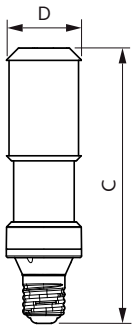

TrueForce LED Public (Road – SON)

Temperature	
T-Case maximum (nom.)	103 °C
Controls and Dimming	
Dimmable	No
Mechanical and Housing	
Lamp Finish	Clear
Bulb shape	Others
Approval and Application	
Energy Efficiency Class	D
Energy consumption kWh/1,000 hours	68 kWh

	465205
Product Data	
Full product code	871869963908200
Order product name	TrueForce LED Road 112-68W E40 730
EAN/UPC – product	8718699639082
Order code	929002007602
SAP numerator – quantity per pack	1
Numerator – packs per outer box	6
SAP material	929002007602
SAP net weight (piece)	0.432 kg

Dimensional drawing

TrueForce LED Road 112-68W E40 730

Product	D	C
TrueForce LED Road 112-68W E40 730	71 mm	262 mm