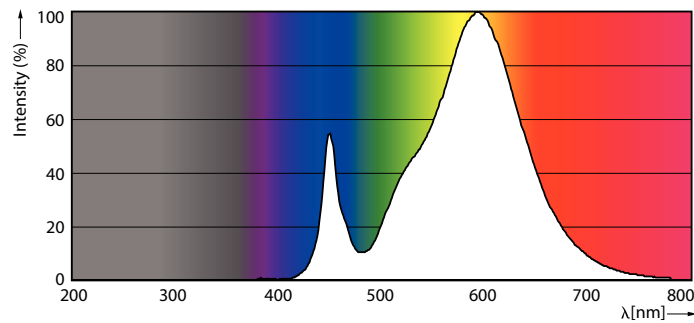

TrueForce LED Public (Road – SON)

Temperature	
T-Case maximum (nom.)	103 °C
Controls and Dimming	
Dimmable	No
Mechanical and Housing	
Lamp Finish	Clear
Bulb shape	Others
Approval and Application	
Energy Efficiency Class	D
Energy consumption kWh/1,000 hours	68 kWh

	465205
Product Data	
Full product code	871869963908200
Order product name	TrueForce LED Road 112-68W E40 730
EAN/UPC – product	8718699639082
Order code	929002007602
SAP numerator – quantity per pack	1
Numerator – packs per outer box	6
SAP material	929002007602
SAP net weight (piece)	0.432 kg

Dimensional drawing

Product	D	C
TrueForce LED Road 112-68W E40 730	71 mm	262 mm

Photometric data

LEDTrueForce SON-T 115klm E40 730