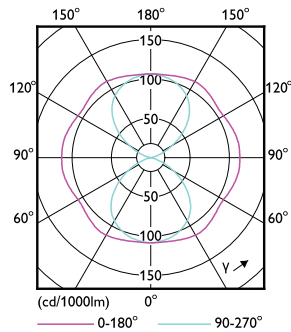

LEDTrueForce SON-T E40 68W