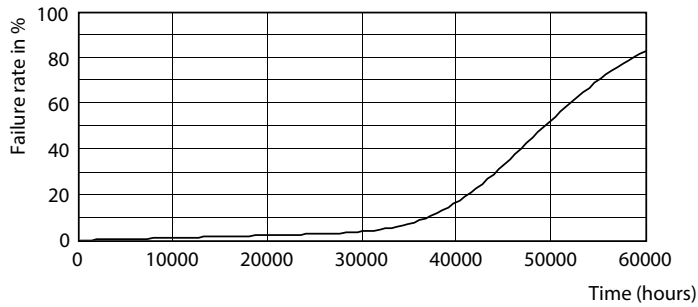

TrueForce LED Public (Road – SON)

Photometric data

© 2022 Philips Lighting B.V. Page 11 of 11

LEDTrueForce SON-T 115klm E40 730

Lifetime

LEDTrueForce SON-T E40