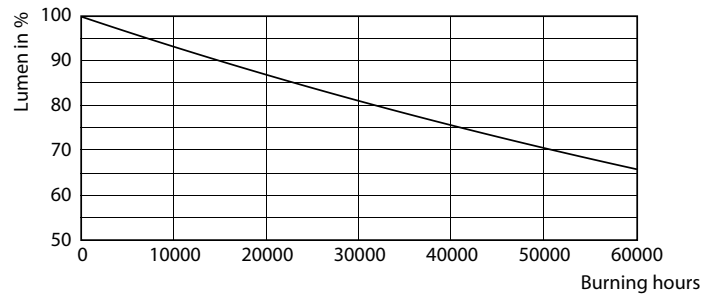

LEDTrueForce SON-T E40