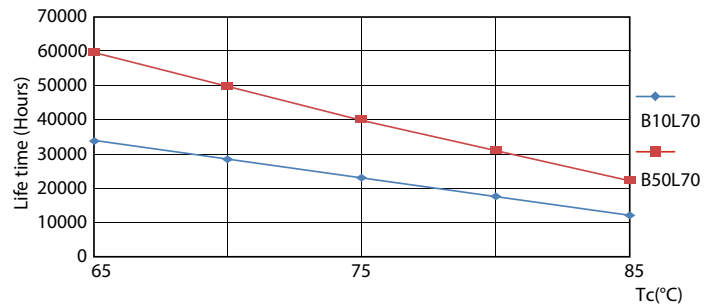

LEDtube MAS SLR 8W G13 1050lm 865-GUL

MASTER Value LEDtube T8

Photometric data

LEDtube MAS SLR 8W G13 1000lm-LDD

Lifetime

LEDtube MAS SLR 8W 60K LumenVsTc-LMP

LEDtube MAS SLR 8W 60K LifetimeVsTc-LED

LEDtube MAS SLR 8W 60K FailureRate-LED