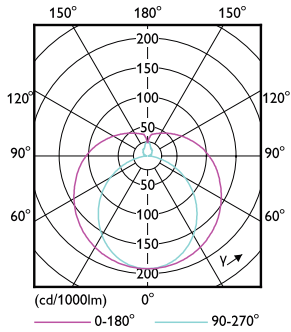

MASTER Value LEDtube T8

Photometric data

LEDtube MAS SLR 8W G13 1000lm-LDD