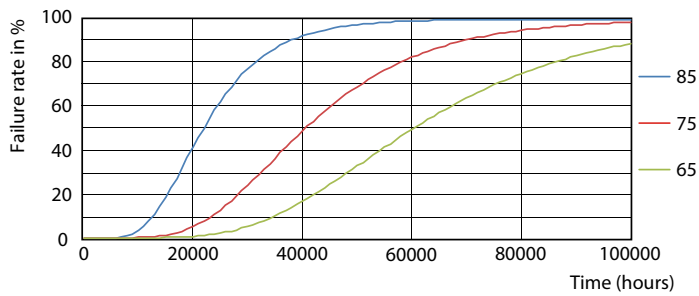

LEDtube MAS SLR 8W G13 1050lm 865-GUL

MASTER Value LEDtube T8

Photometric data

LEDtube MAS SLR 8W G13 1000lm-LDD

Lifetime

LEDtube MAS SLR 8W 60K LumenVsTc-LMP

LEDtube MAS SLR 8W 60K LifetimeVsTc-LED

LEDtube MAS SLR 8W 60K FailureRate-LED