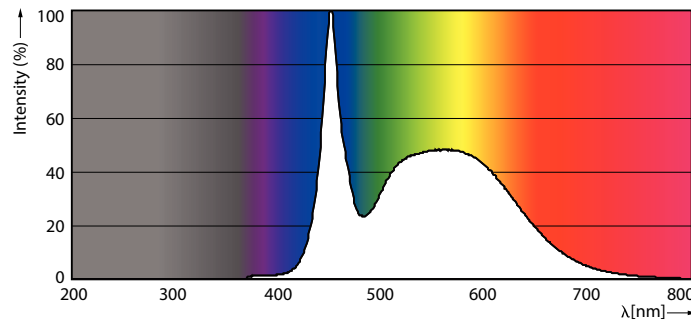

Photometric data

LEDtube 220-240V G13 6500k

LEDtube MAS SLR 8W G13 1050lm 865-GUL