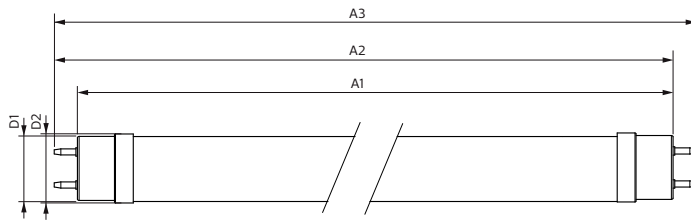

MASTER Value LEDtube T8

Bulb material	Glass
Product length	600 mm
Bulb shape	Tube, double-ended
Approval and Application	
Energy Efficiency Class	E
Energy-saving product	Yes
Approval marks	TUV
Approval marks	RoHS compliance CE marking KEMA Keur certificate
Energy consumption kWh/1,000 hours	8 kWh 403611

Product Data

Full product code	871869964683700
Order product name	MASTER LEDtube VLE 600mm HO 8W 865 T8
EAN/UPC – product	8718699646837
Order code	929002021302
SAP numerator – quantity per pack	1
Numerator – packs per outer box	10
SAP material	929002021302
SAP net weight (piece)	0.120 kg

Dimensional drawing

Product	D1	D2	A1	A2	A3
MASTER LEDtube VLE 600mm HO 8W 865 T8	25.8 mm	28 mm	588.5 mm	595.5 mm	602.5 mm

TLED 2ft 220-240V 8-18W 1050lm 6500K G13