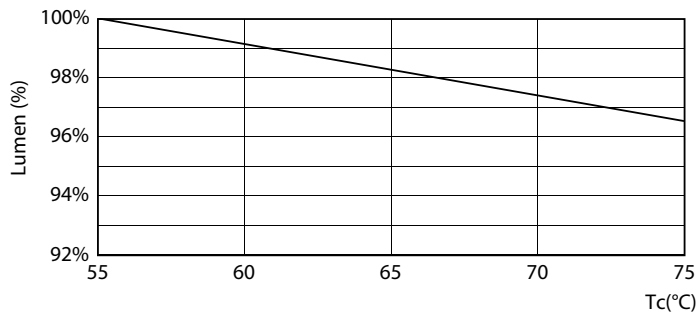

LEDtube MAS SLR 8W G13 1050lm 865-GUL

MASTER Value LEDtube T8

Photometric data

LEDtube MAS SLR 8W G13 1000lm-LDD

Lifetime

LEDtube MAS SLR 8W 60K LumenVsTc-LMP

LEDtube MAS SLR 8W 60K LifetimeVsTc-LED

LEDtube MAS SLR 8W 60K FailureRate-LED