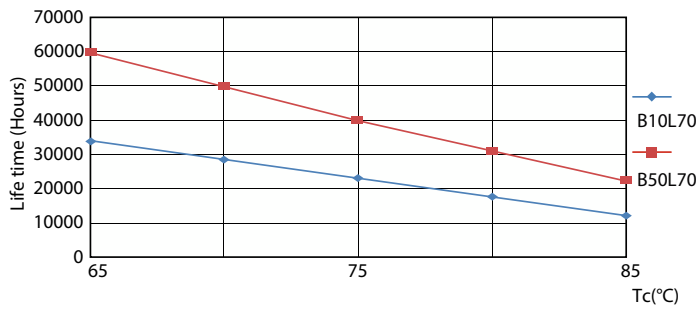

## Photometric data

© 2022 Philips Lighting B.V. Page 11

LEDtube 220-240V G13 5ft 3100lm 6500k

## Lifetime

LumenVsTc

FailureRate

LifetimeVsTc

Lumen Maintenance Diagram