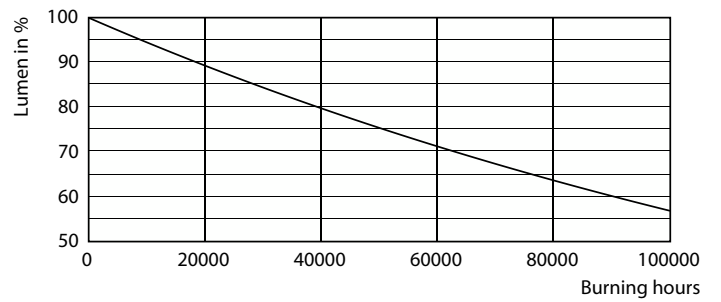

LumenVsTc

FailureRate