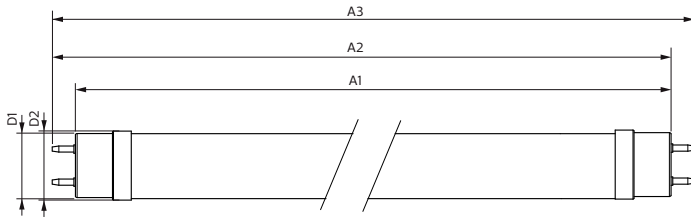

MASTER Value LEDtube T8

Controls and Dimming

Dimmable	No

Mechanical and Housing

Lamp Finish	Frosted
Bulb material	Glass
Product length	1500 mm
Bulb shape	Tube, double-ended

Approval and Application

Energy Efficiency Class	D
Energy-saving product	Yes
Approval marks	RoHS compliance TUV CE marking KEMA Keur certificate
Energy consumption kWh/1,000 hours	21 kWh

1095870

Product Data

Full product code	871869964695000
Order product name	MASTER LEDtube VLE 1500mm HO 20.5W 865 T8
EAN/UPC – product	8718699646950
Order code	929002021902
SAP numerator – quantity per pack	1
Numerator – packs per outer box	10
SAP material	929002021902
SAP net weight (piece)	0.275 kg

Dimensional drawing

Product	D1	D2	A1	A2	A3
MASTER LEDtube VLE 1500mm HO 20.5W 865 T8	25.8 mm	28 mm	1498.7 mm	1505.8 mm	1512.9 mm

MASTER LEDtube VLE 1500mm HO 20.5W 865 T8

Photometric data