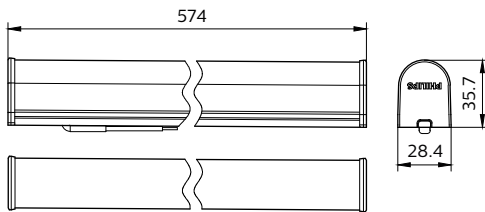

Essential Smartbright T8 Batten

Application Conditions

Ambient temperature range -20 to +40 °C

Product Data

Full product code 871951451452299
Order product name BN016C LED8/CW L600 GM G2
EAN/UPC – product 8719514514522
Order code 911401893181

SAP numerator – quantity per pack 1
Numerator – packs per outer box 40
SAP material 911401893181
SAP net weight (piece) 0.083 kg

Dimensional drawing

Batten LED