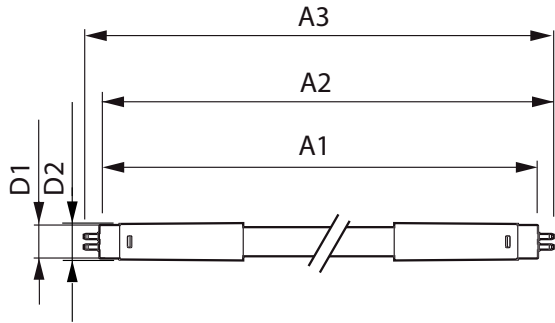

Essential LEDtube

Energy consumption kWh/1,000 hours	16 kWh
Product Data	
Full product code	871869673204500
Order product name	CorePro LEDtube 1200mm 16W840 G5 I APR
EAN/UPC – product	8718696732045
Order code	929001381008

SAP numerator – quantity per pack	1
Numerator – packs per outer box	20
SAP material	929001381008
SAP net weight (piece)	0.120 kg

Dimensional drawing

CorePro LEDtube 1200mm 16W840 G5 I APR

Product	D1	D2	A1	A2	A3
CorePro LEDtube 1200mm 16W840 G5 I APR	15.8 mm	19 mm	1149 mm	1156.1 mm	1163.2 mm