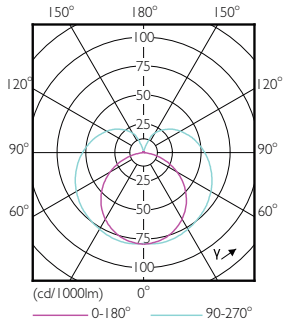

ESSENTIAL LEDtube 16W G5 840 APR