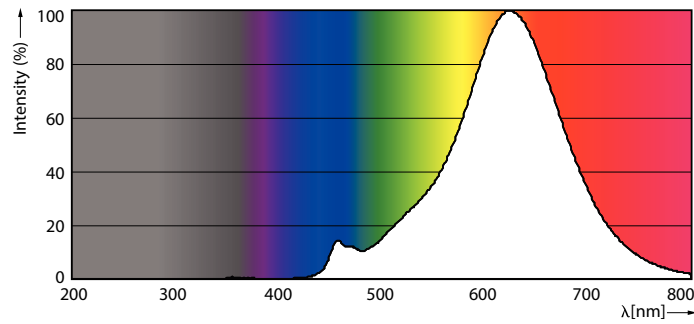

Product data

General Information	
Cap base	E27 [E27]
EU RoHS compliant	Yes
Nominal lifetime (nom.)	15000 h
Switching cycle	20,000X
Technical type	5-25W
Light Technical	
Colour Code	820 [CCT of 2,000 K]
Lamp Luminous Flux 25°C EL (Nom)	300 lm
Colour Designation	Flame
Colour Temperature, horizontal (Nom)	2000 K
Lamp Luminous Efficacy EM (Nom)	60.00 lm/W
Colour consistency	<6
Colour Rendering Index, horiz (Nom)	80
LLMF at end of nominal lifetime (nom.)	70 %
Operating and Electrical	
Input frequency	50 to 60 Hz
Power (Rated) (Nom)	5 W
Lamp current (nom.)	44 mA
Wattage equivalent	25 W

Dimensional drawing

Bulb PS160 230V 6-25W 300lm 2000K E27 ND

Product	D	C
LED classic-giant 25W E27 A160 GOLD ND	160 mm	293 mm

Photometric data

CLA LEDbulb 25W E27 820 GOLD A160

CLA LEDbulb 25W E27 820 GOLD A160