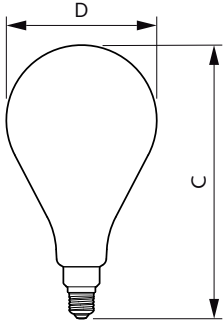

Product data

General Information	
Cap base	E27 [E27]
EU RoHS compliant	Yes
Nominal lifetime (nom.)	15000 h
Switching cycle	20,000X
Technical type	5-25W
Light Technical	
Colour Code	820 [CCT of 2,000 K]
Lamp Luminous Flux 25°C EL (Nom)	300 lm
Colour Designation	Flame
Colour Temperature, horizontal (Nom)	2000 K
Lamp Luminous Efficacy EM (Nom)	60.00 lm/W
Colour consistency	<6
Colour Rendering Index, horiz (Nom)	80
LLMF at end of nominal lifetime (nom.)	70 %
Operating and Electrical	
Input frequency	50 to 60 Hz
Power (Rated) (Nom)	5 W
Lamp current (nom.)	44 mA
Wattage equivalent	25 W

Starting time (nom.)	0.5 s
Warm-up time to 60% light (nom.)	0.5 s
Power factor (nom.)	0.5
Voltage (Nom)	220-240 V
Temperature	
T-Case maximum (nom.)	27 °C
Controls and Dimming	
Dimmable	No
Mechanical and Housing	
Lamp Finish	Transparent Amber
Bulb shape	PS160
Approval and Application	
Energy consumption kWh/1,000 hours	5 kWh
Product Data	
Full product code	871869676806800
Order product name	LED classic-giant 25W E27 A160 GOLD ND
EAN/UPC – product	8718696768068

Decorative LED bulbs

Order code	929001817101
SAP numerator – quantity per pack	1
Numerator – packs per outer box	2
SAP material	929001817101

SAP net weight (piece)	0.230 kg
------------------------	----------

Dimensional drawing

Bulb PS160 230V 6-25W 300lm 2000K E27 ND

Product	D	C
LED classic-giant 25W E27 A160 GOLD ND	160 mm	293 mm

Photometric data

CLA LEDbulb 25W E27 820 GOLD A160

CLA LEDbulb 25W E27 820 GOLD A160