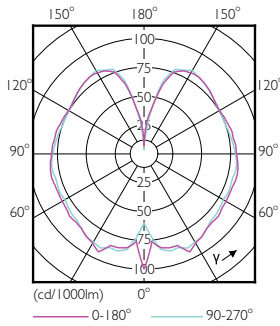

Product data

General Information	
Cap base	E27 [E27]
EU RoHS compliant	Yes
Nominal lifetime (nom.)	15000 h
Switching cycle	20,000X
Technical type	5-25W
Light Technical	
Colour Code	820 [CCT of 2,000 K]
Lamp Luminous Flux 25°C EL (Nom)	300 lm
Colour Designation	Flame
Colour Temperature, horizontal (Nom)	2000 K
Lamp Luminous Efficacy EM (Nom)	60.00 lm/W
Colour consistency	<6
Colour Rendering Index, horiz (Nom)	80
LLMF at end of nominal lifetime (nom.)	70 %
Operating and Electrical	
Input frequency	50 to 60 Hz
Power (Rated) (Nom)	5 W
Lamp current (nom.)	44 mA
Wattage equivalent	25 W

Starting time (nom.)	0.5 s
Warm-up time to 60% light (nom.)	0.5 s
Power factor (nom.)	0.5
Voltage (Nom)	220-240 V
Temperature	
T-Case maximum (nom.)	27 °C
Controls and Dimming	
Dimmable	No
Mechanical and Housing	
Lamp Finish	Transparent Amber
Bulb shape	PS160
Approval and Application	
Energy consumption kWh/1,000 hours	5 kWh
Product Data	
Full product code	871869676806800
Order product name	LED classic-giant 25W E27 A160 GOLD ND
EAN/UPC – product	8718696768068

Decorative LED bulbs

Order code	929001817101
SAP numerator – quantity per pack	1
Numerator – packs per outer box	2
SAP material	929001817101

SAP net weight (piece)	0.230 kg
------------------------	----------

Dimensional drawing

Bulb PS160 230V 6-25W 300lm 2000K E27 ND

Product	D	C
LED classic-giant 25W E27 A160 GOLD ND	160 mm	293 mm

Photometric data

CLA LEDbulb 25W E27 820 GOLD A160

CLA LEDbulb 25W E27 820 GOLD A160