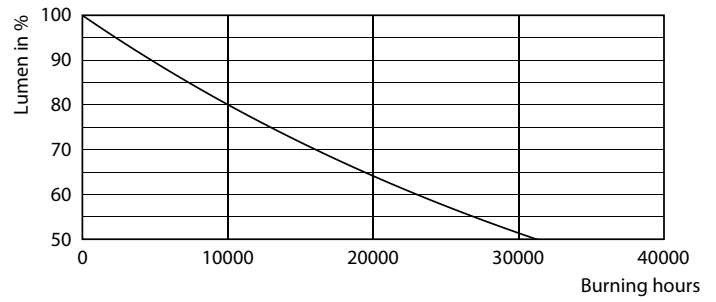

LEDBulb giant 25W E27 G200 840 DIM