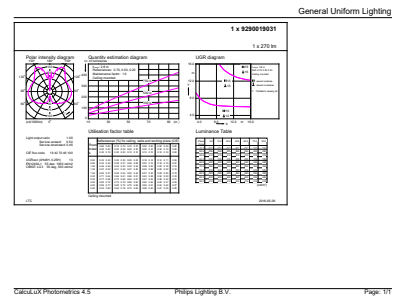

LEDBulb giant 25W E27 G200 840 DIM