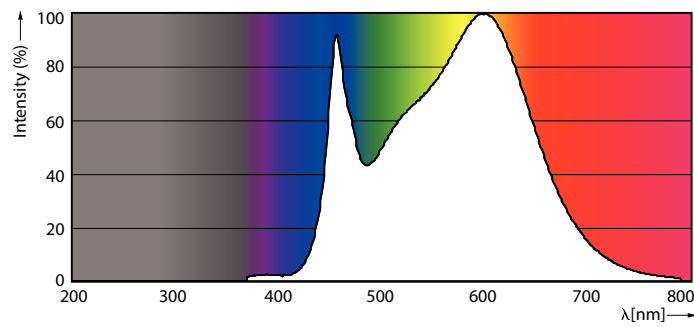

Photometric data

LEDBulb giant 25W E27 G200 840 DIM