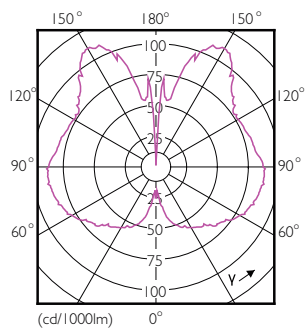

Product data

General Information	
Cap base	E27 [E27]
EU RoHS compliant	Yes
Nominal lifetime (nom.)	15000 h
Switching cycle	20,000X
Technical type	6.5-25W
Light Technical	
Colour Code	840 [CCT of 4,000 K]
Lamp Luminous Flux 25°C EL (Nom)	270 lm
Colour Designation	Cool White (CW)
Colour Temperature, horizontal (Nom)	4000 K
Lamp Luminous Efficacy EM (Nom)	41.00 lm/W
Colour consistency	<6
Colour Rendering Index, horiz (Nom)	80
LLMF at end of nominal lifetime (nom.)	70 %
Operating and Electrical	
Input frequency	50 to 60 Hz
Power (Rated) (Nom)	6.5 W
Lamp current (nom.)	45 mA
Wattage equivalent	25 W

Bulb G200 230V 6-40W 470lm 2000K E27 D

Product	D	C
LED giant 25W E27 G200 4000K smoky D	200 mm	286 mm

Photometric data

LEDBulb giant 25W E27 G200 840 DIM

LEDBulb giant 25W E27 G200 840 DIM

LEDBulb giant 25W E27 G200 840 DIM