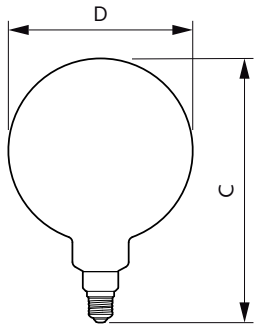

Decorative LED bulbs

SAP numerator – quantity per pack	1
Numerator – packs per outer box	2
SAP material	929001903101

SAP net weight (piece)	0.360 kg

Dimensional drawing

Bulb G200 230V 6-40W 470lm 2000K E27 D

Product	D	C
LED giant 25W E27 G200 4000K smoky D	200 mm	286 mm