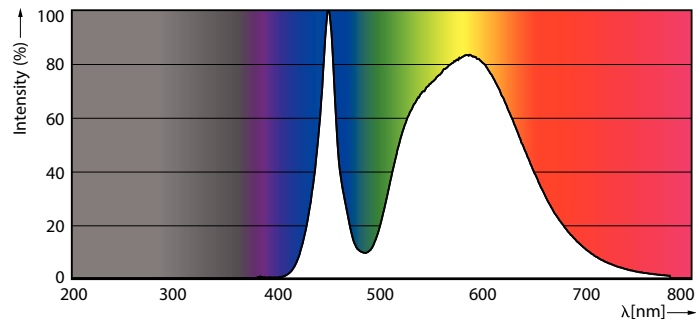

TrueForce LED Public (Road – SON)

Bulb shape	Others
Approval and Application	
Energy Efficiency Class	C
Energy consumption kWh/1,000 hours	35 kWh
	406196
Product Data	
Full product code	871869967485400

Order product name	TrueForce LED Road 35W E27 740 MV
EAN/UPC – product	8718699674854
Order code	929002068508
SAP numerator – quantity per pack	1
Numerator – packs per outer box	6
SAP material	929002068508
SAP net weight (piece)	0.230 kg

Dimensional drawing

Product	D	C
TrueForce LED Road 35W E27 740 MV	61 mm	200 mm

Photometric data

LEDTForce Road 35W Others E27 740-POC

LEDTForce Road 35W Others E27 740-GUL