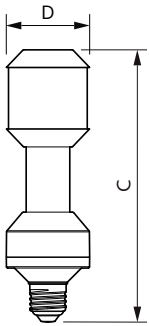

TrueForce LED Public (Road – SON)

Bulb shape	Others
Approval and Application	
Energy Efficiency Class	C
Energy consumption kWh/1,000 hours	35 kWh
	406196
Product Data	
Full product code	871869967485400

Order product name	TrueForce LED Road 35W E27 740 MV
EAN/UPC – product	8718699674854
Order code	929002068508
SAP numerator – quantity per pack	1
Numerator – packs per outer box	6
SAP material	929002068508
SAP net weight (piece)	0.230 kg

Dimensional drawing

TForce LED Road 35W E27 740 MV

Product	D	C
TrueForce LED Road 35W E27 740 MV	61 mm	200 mm