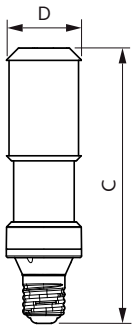

TrueForce LED Public (Road – SON)

Temperature	
T-Case maximum (nom.)	97 °C
Controls and Dimming	
Dimmable	No
Mechanical and Housing	
Lamp Finish	Clear
Bulb shape	Others
Approval and Application	
Energy Efficiency Class	C
Energy consumption kWh/1,000 hours	55 kWh

	406198
Product Data	
Full product code	871869967479300
Order product name	TrueForce LED Road 55W E40 740 MV
EAN/UPC – product	8718699674793
Order code	929002068708
SAP numerator – quantity per pack	1
Numerator – packs per outer box	6
SAP material	929002068708
SAP net weight (piece)	0.430 kg

Dimensional drawing

TrueForce LED Road 55W E40 740 MV

Product	D	C
TrueForce LED Road 55W E40 740 MV	71 mm	262 mm