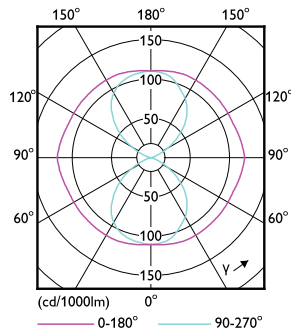

LEDTForce Road 55W Others E40-LDD.eps