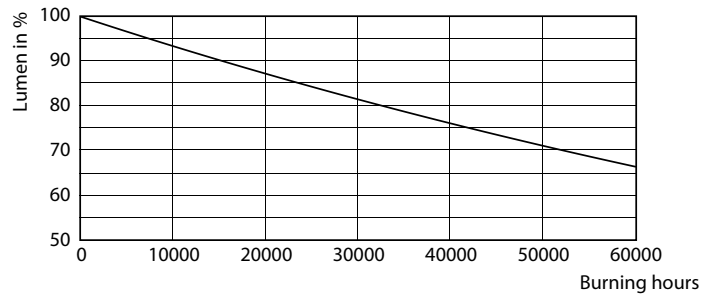

TrueForce LED Public (Road – SON)

Photometric data

© 2022 Philips Lighting B.V. Page 1/1

LEDForce Road 55W Others E40 740-GUL

Lifetime

50K

50K