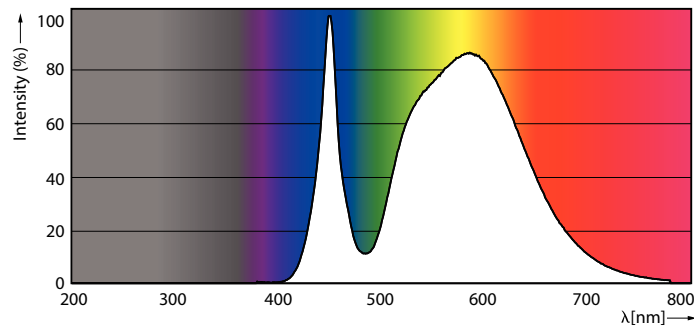

TrueForce LED Public (Road – SON)

Temperature	
T-Case maximum (nom.)	97 °C
Controls and Dimming	
Dimmable	No
Mechanical and Housing	
Lamp Finish	Clear
Bulb shape	Others
Approval and Application	
Energy Efficiency Class	C
Energy consumption kWh/1,000 hours	55 kWh

	406198
Product Data	
Full product code	871869967479300
Order product name	TrueForce LED Road 55W E40 740 MV
EAN/UPC – product	8718699674793
Order code	929002068708
SAP numerator – quantity per pack	1
Numerator – packs per outer box	6
SAP material	929002068708
SAP net weight (piece)	0.430 kg

Dimensional drawing

Product	D	C
TrueForce LED Road 55W E40 740 MV	71 mm	262 mm

Photometric data

LEDTForce Road 55W Others E40 740-POC