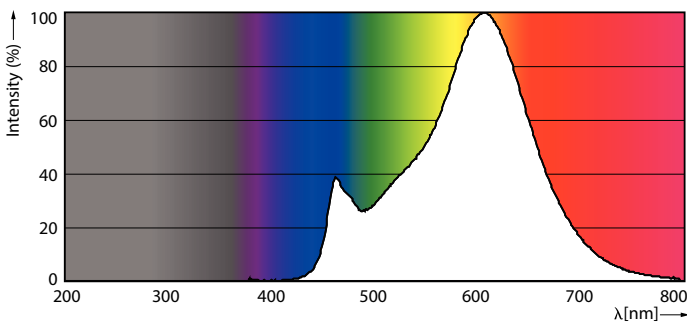

LED Crystal giant 35W E27 smoky DIM