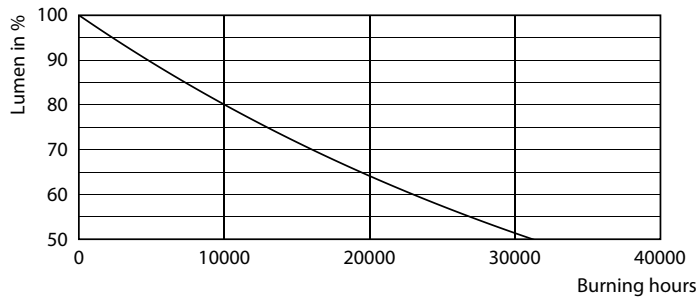

Classic filament LEDbulbs

Lifetime

LED Crystal giant E27 DIM

LED Crystal giant E27 DIM