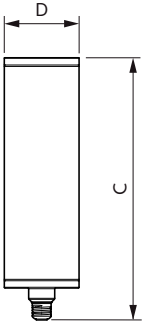

Product data

General Information	
Cap base	E27 [E27]
EU RoHS compliant	Yes
Nominal lifetime (nom.)	15000 h
Switching cycle	20,000X
Technical type	6.5-35W
Light Technical	
Colour Code	827 [CCT of 2,700 K]
Lamp Luminous Flux 25°C EL (Nom)	400 lm
Colour Designation	Warm white (WW)
Colour Temperature, horizontal (Nom)	2700 K
Lamp Luminous Efficacy EM (Nom)	61.00 lm/W
Colour consistency	<6
Colour Rendering Index,horiz (Nom)	80
LLMF at end of nominal lifetime (nom.)	70 %
Operating and Electrical	
Input frequency	50 to 60 Hz
Power (Rated) (Nom)	6.5 W

Lamp current (nom.)	38 mA
Wattage equivalent	35 W
Starting time (nom.)	0.5 s
Warm-up time to 60% light (nom.)	0.5 s
Power factor (nom.)	0.75
Voltage (Nom)	220-240 V
Temperature	
T-Case maximum (nom.)	35 °C
Controls and Dimming	
Dimmable	Yes
Mechanical and Housing	
Bulb shape	Crystal
Approval and Application	
Energy consumption kWh/1,000 hours	7 kWh

Numerator – packs per outer box	2
SAP material	929002094401
SAP net weight (piece)	0.494 kg

Dimensional drawing

Bulb Crystal 5.5W-25W 200lm 2000K E27 D

Product	D	C
LED Crystal_giant 35W E27 smoky DIM	94 mm	367 mm