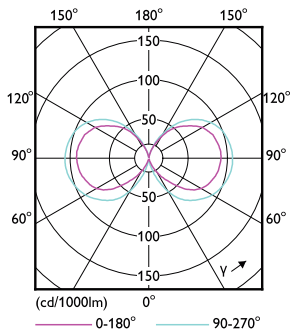

Photometric data

LED Crystal giant 35W E27 smoky DIM

LED Crystal giant 35W E27 smoky DIM