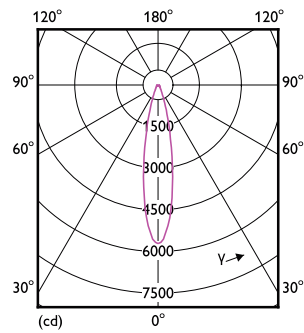

Product data

General Information	
Cap base	E27 [E27]
EU RoHS compliant	Yes
Nominal lifetime (nom.)	15000 h
Switching cycle	50,000X
Technical type	14-120W
Light Technical	
Colour Code	827 [CCT of 2,700 K]
Technical Beam Angle (Nom)	25 °
Lamp Luminous Flux 25°C EL (Nom)	1200 lm
Luminous intensity (nom.)	5000 cd
Colour Designation	Warm white (WW)
Colour Temperature, horizontal (Nom)	2700 K
Lamp Luminous Efficacy EM (Nom)	85,00 lm/W
Colour consistency	<6
Colour Rendering Index,horiz (Nom)	80
LLMF at end of nominal lifetime (nom.)	70 %

Order code	929002339108
SAP numerator – quantity per pack	1
Numerator – packs per outer box	6
SAP material	929002339108
SAP net weight (piece)	0.385 kg

Dimensional drawing

PAR38 10-120W 1200lm 25D 2700K E27 D

Product	D	C
Essential LED 14-120W PAR38 827 25D	125 mm	133 mm

Photometric data

LEDspots 14W PAR38 E27 827 25D

LEDspots 14W PAR38 E27 827 25D

LEDspots 14W PAR38 E27 827 25D

Essential LEDspot PAR

Lifetime

15K LED