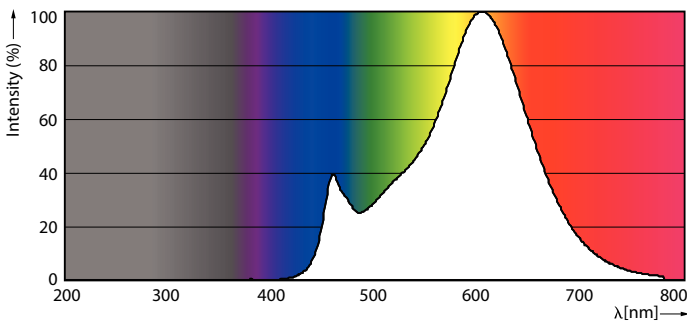

Product data

General Information	
Cap base	E27 [E27]
EU RoHS compliant	Yes
Nominal lifetime (nom.)	15000 h
Switching cycle	50,000X
Technical type	14-120W
Light Technical	
Colour Code	827 [CCT of 2,700 K]
Technical Beam Angle (Nom)	25 °
Lamp Luminous Flux 25°C EL (Nom)	1200 lm
Luminous intensity (nom.)	5000 cd
Colour Designation	Warm white (WW)
Colour Temperature, horizontal (Nom)	2700 K
Lamp Luminous Efficacy EM (Nom)	85,00 lm/W
Colour consistency	<6
Colour Rendering Index,horiz (Nom)	80
LLMF at end of nominal lifetime (nom.)	70 %

Product	D	C
Essential LED 14-120W PAR38 827 25D	125 mm	133 mm

Photometric data

LEDspots 14W PAR38 E27 827 25D

LEDspots 14W PAR38 E27 827 25D

LEDspots 14W PAR38 E27 827 25D

Essential LEDspot PAR

Lifetime

15K LED