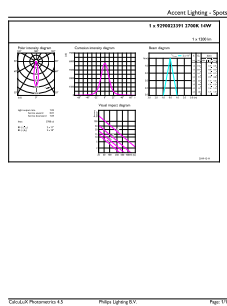

Product data

General Information	
Cap base	E27 [E27]
EU RoHS compliant	Yes
Nominal lifetime (nom.)	15000 h
Switching cycle	50,000X
Technical type	14-120W
Light Technical	
Colour Code	827 [CCT of 2,700 K]
Technical Beam Angle (Nom)	25 °
Lamp Luminous Flux 25°C EL (Nom)	1200 lm
Luminous intensity (nom.)	5000 cd
Colour Designation	Warm white (WW)
Colour Temperature, horizontal (Nom)	2700 K
Lamp Luminous Efficacy EM (Nom)	85,00 lm/W
Colour consistency	<6
Colour Rendering Index,horiz (Nom)	80
LLMF at end of nominal lifetime (nom.)	70 %

Order code	929002339108
SAP numerator – quantity per pack	1
Numerator – packs per outer box	6
SAP material	929002339108
SAP net weight (piece)	0.385 kg

Dimensional drawing

PAR38 10-120W 1200lm 25D 2700K E27 D

Product	D	C
Essential LED 14-120W PAR38 827 25D	125 mm	133 mm

Photometric data

LEDspots 14W PAR38 E27 827 25D

LEDspots 14W PAR38 E27 827 25D

LEDspots 14W PAR38 E27 827 25D

Essential LEDspot PAR

Lifetime

15K LED