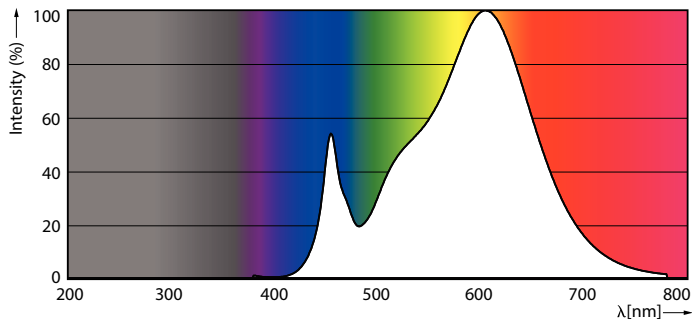

Photometric data

LEDcapsule LV 1W G4 830