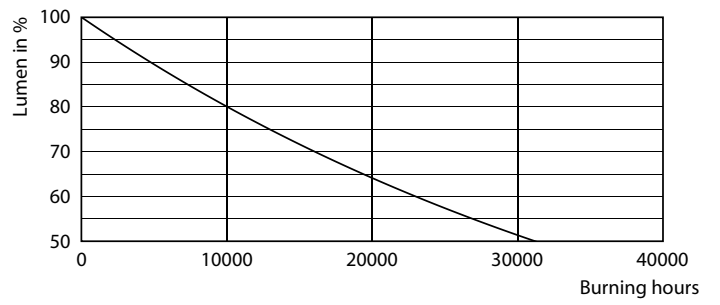

CorePro LEDcapsule LV

Photometric data

General Uniform Light
1.5m
Page 11

LEDcapsule LV 1W G4 830

Lifetime

15K LED

15K LMP