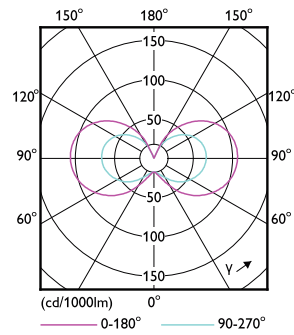

LEDcapsule LV 1W G4