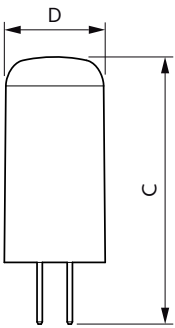

CorePro LEDcapsule LV

Approval and Application

Energy Efficiency Class	E
Suitable for accent lighting	No
Energy consumption kWh/1,000 hours	1 kWh
	374872

Product Data

Full product code	871869976759400
Order product name	CorePro LEDcapsuleLV 1-10W G4 830

EAN/UPC – product	8718699767594
Order code	929002388902
SAP numerator – quantity per pack	1
Numerator – packs per outer box	12
SAP material	929002388902
SAP net weight (piece)	0.008 kg

Dimensional drawing

Capsule G4 1W-10W 100lm 3000K Non-Dim