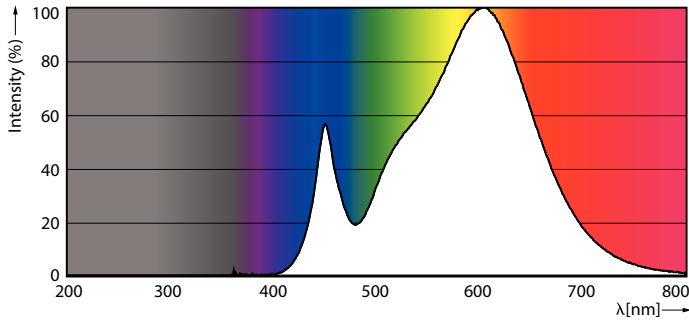

TrueForce Core LED Industrial and Retail (Highbay – HPI/SON/HPL)

Photometric data

LEDTForce Core HB 25W Tshape E27 830-POC