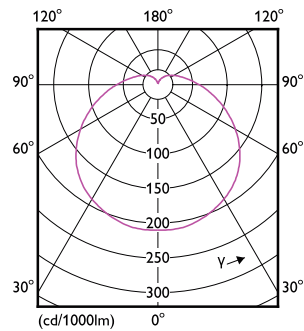

LEDTrueForce Core HB 25W Tshape E27 830-GUL

LEDTrueForce Core HB 25W Tshape E27-LDD