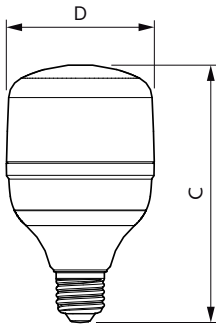

Product data

General Information		Operating and Electrical	
Cap base	E27 [E27]	Lamp Luminous Efficacy EM (Nom)	104.00 lm/W
EU RoHS compliant	Yes	Colour consistency	<6
Nominal lifetime (nom.)	15000 h	Colour Rendering Index,horiz (Nom)	80
Switching cycle	50,000X	LLMF at end of nominal lifetime (nom.)	70 %
Technical type	25-40W		
Light Technical			
Colour Code	830 [CCT of 3,000 K]	Input frequency	50 to 60 Hz
Technical Beam Angle (Nom)	180 °	Power (Rated) (Nom)	25 W
Lamp Luminous Flux 25°C EL (Nom)	2600 lm	Lamp current (nom.)	200 mA
Colour Designation	White (WH)	Wattage equivalent	40 W
Colour Temperature, horizontal (Nom)	3000 K	Starting time (nom.)	0.5 s
		Warm-up time to 60% light (nom.)	0.5 s
		Power factor (nom.)	0.5

Product Data	
Full product code	871869978055500
Order product name	TrueForce Core HB 25W E27 830 GN3
EAN/UPC – product	8718699780555
Order code	929002408108
SAP numerator – quantity per pack	1
Numerator – packs per outer box	6
SAP material	929002408108
SAP net weight (piece)	0.048 kg

Dimensional drawing

Tforce HB Non-CE GIII 2700lm E27 830 15K

Product	D	C
TrueForce Core HB 25W E27 830 GN3	80 mm	139 mm

Photometric data

LEDTrueForce Core HB 25W Tshape E27 830-GUL

LEDTrueForce Core HB 25W Tshape E27-LDD