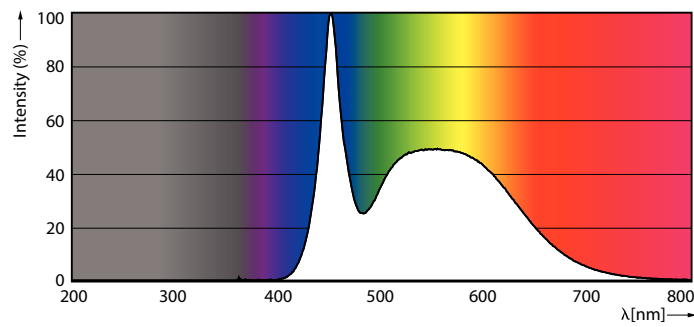

Photometric data

LEDTForce Core HB 25W Tshape E27 865-POC