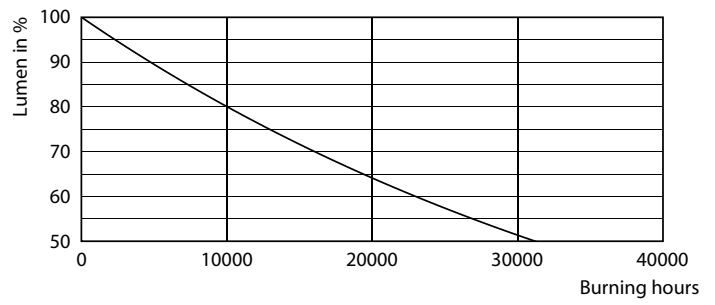

TrueForce Core LED Industrial and Retail (Highbay – HPI/SON/HPL)

Photometric data

Technical Parameters 43 Page 11

LEDForce Core HB 25W Tshape E27 865-GUL

Lifetime

15K LED

15K LMP