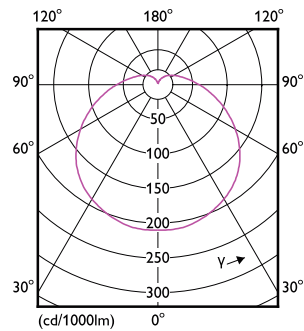

LEDTForce Core HB 25W Tshape E27-LDD