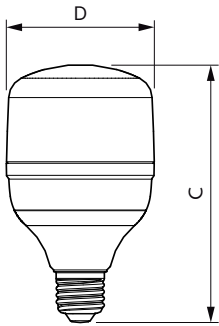

TrueForce Core LED Industrial and Retail (Highbay – HPI/SON/HPL)

Voltage (Nom)	220-240 V
Temperature	
T-Case maximum (nom.)	95 °C
Controls and Dimming	
Dimmable	No
Mechanical and Housing	
Lamp Finish	Frosted
Bulb shape	T-shape
Approval and Application	
Energy consumption kWh/1,000 hours	- kWh

Product Data	
Full product code	871869978057900
Order product name	TrueForce Core HB 25W E27 865 GN3
EAN/UPC – product	8718699780579
Order code	929002408208
SAP numerator – quantity per pack	1
Numerator – packs per outer box	6
SAP material	929002408208
SAP net weight (piece)	0.048 kg

Dimensional drawing

Tforce HB Non-CE GIII 2700lm E27 865 15K

Product	D	C
TrueForce Core HB 25W E27 865 GN3	80 mm	139 mm