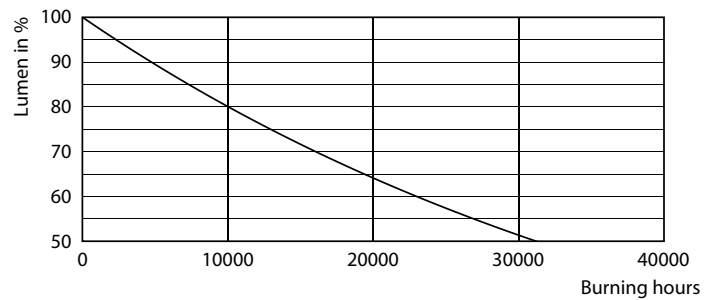

Product data

General Information		Operating and Electrical	
Cap base	E27 [E27]	Lamp Luminous Efficacy EM (Nom)	100.00 lm/W
EU RoHS compliant	Yes	Colour consistency	<6
Nominal lifetime (nom.)	15000 h	Colour Rendering Index,horiz (Nom)	80
Switching cycle	50,000X	LLMF at end of nominal lifetime (nom.)	70 %
Technical type	30-45W		
Light Technical			
Colour Code	830 [CCT of 3,000 K]	Input frequency	50 to 60 Hz
Technical Beam Angle (Nom)	180 °	Power (Rated) (Nom)	30 W
Lamp Luminous Flux 25°C EL (Nom)	3000 lm	Lamp current (nom.)	245 mA
Colour Designation	White (WH)	Wattage equivalent	45 W
Colour Temperature, horizontal (Nom)	3000 K	Starting time (nom.)	0.5 s
		Warm-up time to 60% light (nom.)	0.5 s
		Power factor (nom.)	0.5

TrueForce Core LED Industrial and Retail (Highbay – HPI/SON/HPL)

Photometric data

LEDTForce Core HB 30W Tshape E27 830-POC

Lifetime

15K LED

15K LMP