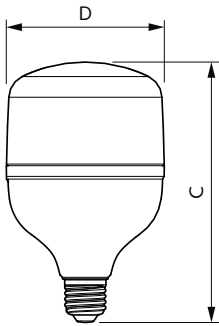

TrueForce Core LED Industrial and Retail (Highbay – HPI/SON/HPL)

Voltage (Nom)	220-240 V
Temperature	
T-Case maximum (nom.)	80 °C
Controls and Dimming	
Dimmable	No
Mechanical and Housing	
Lamp Finish	Frosted
Bulb shape	T-shape
Approval and Application	
Energy consumption kWh/1,000 hours	- kWh

Product Data	
Full product code	871869978059300
Order product name	TrueForce Core HB 30W E27 830 GN3
EAN/UPC – product	8718699780593
Order code	929002408308
SAP numerator – quantity per pack	1
Numerator – packs per outer box	6
SAP material	929002408308
SAP net weight (piece)	0.078 kg

Dimensional drawing

Tforce HB Non-CE GIII 3200lm E27 830 15K

Product	D	C
TrueForce Core HB 30W E27 830 GN3	100 mm	165 mm