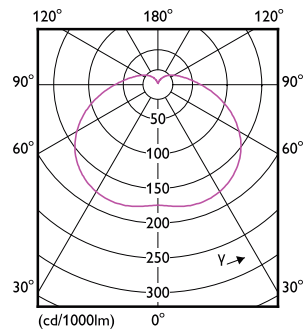

LEDTrueForce Core HB 30W Tshape E27 830-GUL

LEDTrueForce Core HB 30W Tshape E27-LDD