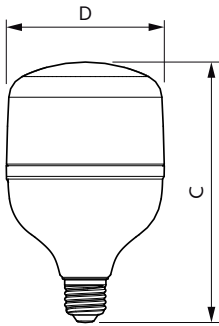

TrueForce Core LED Industrial and Retail (Highbay – HPI/SON/HPL)

Voltage (Nom)	220-240 V
Temperature	
T-Case maximum (nom.)	80 °C
Controls and Dimming	
Dimmable	No
Mechanical and Housing	
Lamp Finish	Frosted
Bulb shape	T-shape
Approval and Application	
Energy consumption kWh/1,000 hours	- kWh

Product Data	
Full product code	871869978061600
Order product name	TrueForce Core HB 30W E27 865 GN3
EAN/UPC – product	8718699780616
Order code	929002408408
SAP numerator – quantity per pack	1
Numerator – packs per outer box	6
SAP material	929002408408
SAP net weight (piece)	0.078 kg

Dimensional drawing

Tforce HB Non-CE GIII 3200lm E27 865 15K

Product	D	C
TrueForce Core HB 30W E27 865 GN3	100 mm	165 mm