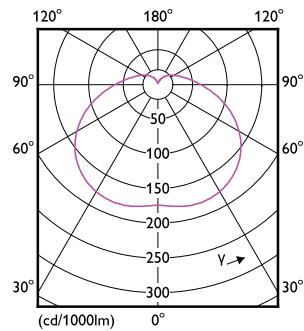

LEDTrueForce Core HB 30W Tshape E27 865-GUL

LEDTrueForce Core HB 30W Tshape E27-LDD