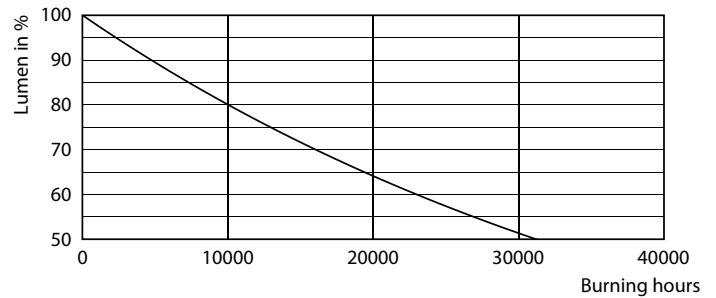

Product data

General Information		Operating and Electrical	
Cap base	E27 [E27]	Lamp Luminous Efficacy EM (Nom)	106.00 lm/W
EU RoHS compliant	Yes	Colour consistency	<6
Nominal lifetime (nom.)	15000 h	Colour Rendering Index,horiz (Nom)	80
Switching cycle	50,000X	LLMF at end of nominal lifetime (nom.)	70 %
Technical type	30-45W		
Light Technical		Input frequency	50 to 60 Hz
Colour Code	865 [CCT of 6,500 K]	Power (Rated) (Nom)	30 W
Technical Beam Angle (Nom)	180 °	Lamp current (nom.)	245 mA
Lamp Luminous Flux 25°C EL (Nom)	3200 lm	Wattage equivalent	45 W
Colour Designation	Cool Daylight	Starting time (nom.)	0.5 s
Colour Temperature, horizontal (Nom)	6500 K	Warm-up time to 60% light (nom.)	0.5 s
		Power factor (nom.)	0.5

TrueForce Core LED Industrial and Retail (Highbay – HPI/SON/HPL)

Photometric data

LEDTForce Core HB 30W Tshape E27 865-POC

Lifetime

15K LED

15K LMP