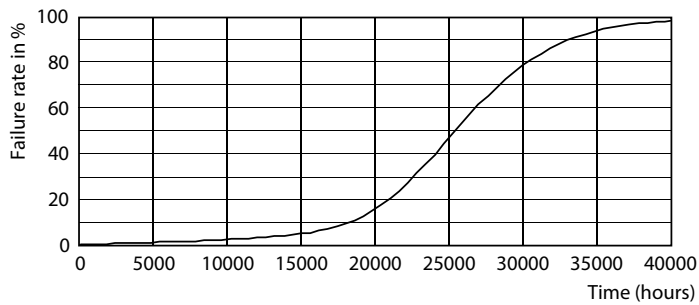

TrueForce Core LED Industrial and Retail (Highbay – HPI/SON/HPL)

Photometric data

LEDTForce Core HB 65W Tshape E40 840

Lifetime

LEDspots LED 25K