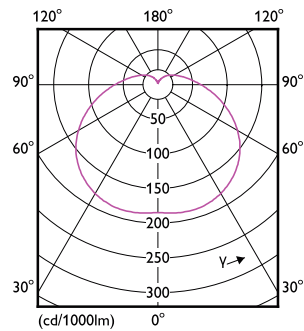

Product data

General Information		Operating and Electrical	
Cap base	E40 [E40]	Lamp Luminous Efficacy EM (Nom)	107.00 lm/W
EU RoHS compliant	Yes	Colour consistency	<6
Nominal lifetime (nom.)	25000 h	Colour Rendering Index,horiz (Nom)	80
Switching cycle	50,000X	LLMF at end of nominal lifetime (nom.)	70 %
Technical type	65-125W		
Light Technical		Input frequency	50 to 60 Hz
Colour Code	840 [CCT of 4,000 K]	Power (Rated) (Nom)	65 W
Technical Beam Angle (Nom)	180 °	Lamp current (nom.)	540 mA
Lamp Luminous Flux 25°C EL (Nom)	7000 lm	Wattage equivalent	125 W
Colour Designation	Cool White (CW)	Starting time (nom.)	0.5 s
Colour Temperature, horizontal (Nom)	4000 K	Warm-up time to 60% light (nom.)	0.5 s
		Power factor (nom.)	0.5

Dimensional drawing

Tforce HB Non-CE GIII 7000lm E40 840 25K

Product	D	C
TrueForce Core HB 65W E40 840 GN3	140 mm	224 mm

Photometric data

LEDTrueForce Core HB 65W Tshape E40 840

LEDTrueForce Core HB 65W Tshape E40