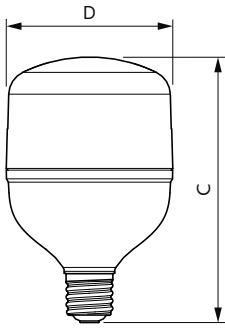

Product data

General Information		Operating and Electrical	
Cap base	E40 [E40]	Lamp Luminous Efficacy EM (Nom)	107.00 lm/W
EU RoHS compliant	Yes	Colour consistency	<6
Nominal lifetime (nom.)	25000 h	Colour Rendering Index,horiz (Nom)	80
Switching cycle	50,000X	LLMF at end of nominal lifetime (nom.)	70 %
Technical type	65-125W		
Light Technical		Input frequency	50 to 60 Hz
Colour Code	840 [CCT of 4,000 K]	Power (Rated) (Nom)	65 W
Technical Beam Angle (Nom)	180 °	Lamp current (nom.)	540 mA
Lamp Luminous Flux 25°C EL (Nom)	7000 lm	Wattage equivalent	125 W
Colour Designation	Cool White (CW)	Starting time (nom.)	0.5 s
Colour Temperature, horizontal (Nom)	4000 K	Warm-up time to 60% light (nom.)	0.5 s
		Power factor (nom.)	0.5

Dimensional drawing

Tforce HB Non-CE GIII 7000lm E40 840 25K

Product	D	C
TrueForce Core HB 65W E40 840 GN3	140 mm	224 mm

Photometric data

LEDTrueForce Core HB 65W Tshape E40 840

LEDTrueForce Core HB 65W Tshape E40