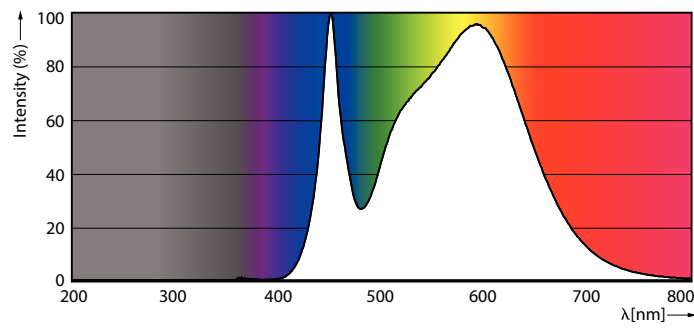

Photometric data

LEDTrueForce Core HB 65W Tshape E40 840