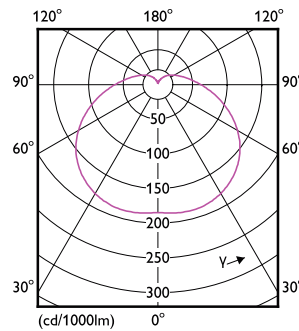

Product data

General Information		Lamp Luminous Efficacy EM (Nom)	
Cap base	E40 [E40]		107.00 lm/W
EU RoHS compliant	Yes	Colour consistency	<6
Nominal lifetime (nom.)	25000 h	Colour Rendering Index,horiz (Nom)	80
Switching cycle	50,000X	LLMF at end of nominal lifetime (nom.)	70 %
Technical type	65-125W	Operating and Electrical	
Light Technical		Input frequency	50 to 60 Hz
Colour Code	865 [CCT of 6,500 K]	Power (Rated) (Nom)	65 W
Technical Beam Angle (Nom)	180 °	Lamp current (nom.)	540 mA
Lamp Luminous Flux 25°C EL (Nom)	7000 lm	Wattage equivalent	125 W
Colour Designation	Cool Daylight	Starting time (nom.)	0.5 s
Colour Temperature, horizontal (Nom)	6500 K	Warm-up time to 60% light (nom.)	0.5 s
		Power factor (nom.)	0.5

Product Data	
Full product code	871869978075300
Order product name	TrueForce Core HB 65W E40 865 GN3
EAN/UPC – product	8718699780753
Order code	929002409108
SAP numerator – quantity per pack	1
Numerator – packs per outer box	4
SAP material	929002409108
SAP net weight (piece)	0.290 kg

Dimensional drawing

Tforce HB Non-CE GIII 7000lm E40 865 25K

Product	D	C
TrueForce Core HB 65W E40 865 GN3	140 mm	224 mm

Photometric data

LEDTrueForce Core HB 65W Tshape E40 865

LEDTrueForce Core HB 65W Tshape E40