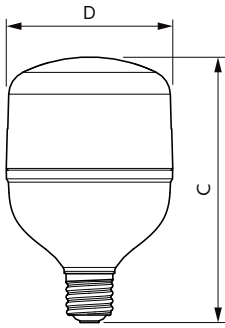

Product data

General Information		Lamp Luminous Efficacy EM (Nom)	
Cap base	E40 [E40]		107.00 lm/W
EU RoHS compliant	Yes	Colour consistency	<6
Nominal lifetime (nom.)	25000 h	Colour Rendering Index,horiz (Nom)	80
Switching cycle	50,000X	LLMF at end of nominal lifetime (nom.)	70 %
Technical type	65-125W	Operating and Electrical	
Light Technical		Input frequency	50 to 60 Hz
Colour Code	865 [CCT of 6,500 K]	Power (Rated) (Nom)	65 W
Technical Beam Angle (Nom)	180 °	Lamp current (nom.)	540 mA
Lamp Luminous Flux 25°C EL (Nom)	7000 lm	Wattage equivalent	125 W
Colour Designation	Cool Daylight	Starting time (nom.)	0.5 s
Colour Temperature, horizontal (Nom)	6500 K	Warm-up time to 60% light (nom.)	0.5 s
		Power factor (nom.)	0.5

Dimensional drawing

Tforce HB Non-CE GIII 7000lm E40 865 25K

Product	D	C
TrueForce Core HB 65W E40 865 GN3	140 mm	224 mm

Photometric data

LEDTrueForce Core HB 65W Tshape E40 865

LEDTrueForce Core HB 65W Tshape E40