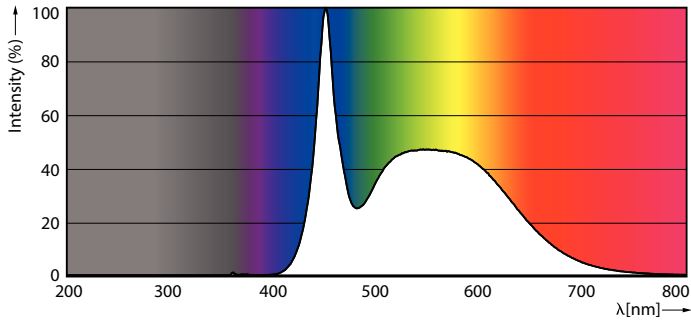

TrueForce Core LED Industrial and Retail (Highbay – HPI/SON/HPL)

Photometric data

LEDForce Core HB 65W Tshape E40 865