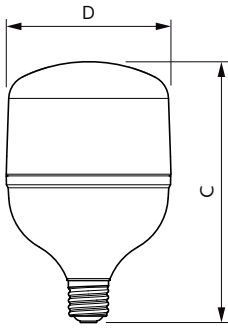

TrueForce Core LED Industrial and Retail (Highbay – HPI/SON/HPL)

Voltage (Nom)	220-240 V
Temperature	
T-Case maximum (nom.)	85 °C
Controls and Dimming	
Dimmable	No
Mechanical and Housing	
Lamp Finish	Frosted
Bulb shape	T-shape
Approval and Application	
Energy consumption kWh/1,000 hours	80 kWh

Product Data	
Full product code	871869978077700
Order product name	TrueForce Core HB 80W E40 840 GN3
EAN/UPC – product	8718699780777
Order code	929002409208
SAP numerator – quantity per pack	1
Numerator – packs per outer box	4
SAP material	929002409208
SAP net weight (piece)	0.432 kg

Dimensional drawing

Tforce HB Non-CE GIII 9000lm E40 840 25K

Product	D	C
TrueForce Core HB 80W E40 840 GN3	160 mm	269 mm