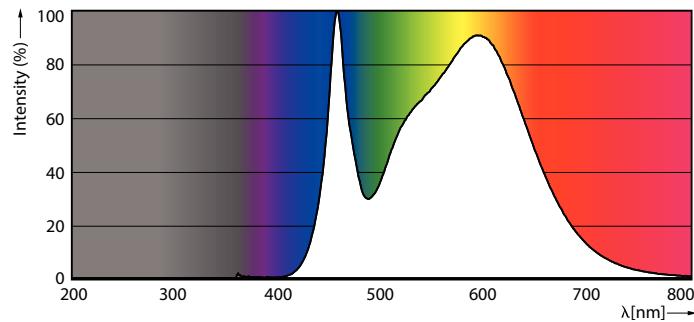

Photometric data

LEDTrueForce Core HB 80W Tshape E40 840

LEDTrueForce Core HB 80W Tshape E40 840