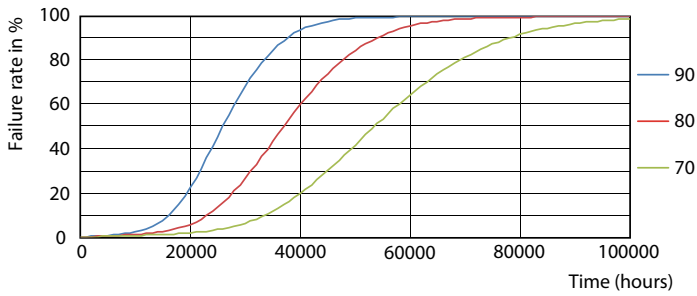

MASTER LEDtube Mains T5

Photometric data

LEDtube MAS 16,5W G5 2300lm 830

Lifetime

LEDtube 50K-LED

LEDtube MAS 1 26W 50K LifetimeVsTc-LED

LEDtube MAS 1 26W 50K FailureRate-LED

LEDtube MAS G3 20W 50K LumenVsTc-LMP