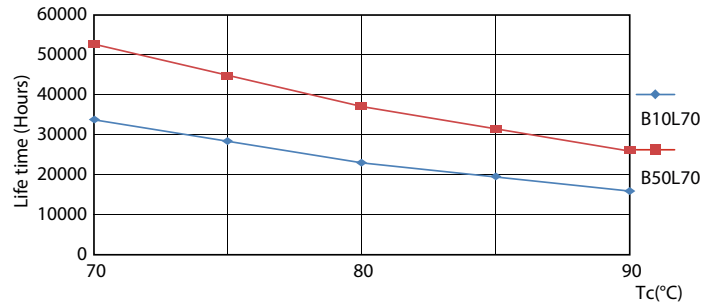

Product data

General Information	
Cap base	G5 [G5]
EU RoHS compliant	Yes
Nominal lifetime (nom.)	50000 h
Switching cycle	200,000X
Technical type	20-35W
	Sphere
Light Technical	
Colour Code	830 [CCT of 3,000 K]
Technical Beam Angle (Nom)	200 °
Lamp Luminous Flux 25°C EL (Nom)	2800 lm
Colour Designation	White (WH)
Colour Temperature, horizontal (Nom)	3000 K
Lamp Luminous Efficacy EM (Nom)	140.00 lm/W
Colour consistency	<6
Colour Rendering Index,horiz (Nom)	80

MASTER LEDtube Mains T5

Photometric data

LEDtube MAS 16,5W G5 2300lm 830

Lifetime

LEDtube 50K-LED

LEDtube MAS 1 26W 50K LifetimeVsTc-LED

LEDtube MAS 1 26W 50K FailureRate-LED

LEDtube MAS G3 20W 50K LumenVsTc-LMP