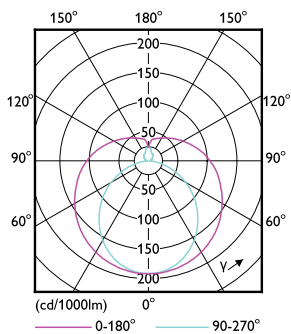

Product data

General Information	
Cap base	G5 [G5]
EU RoHS compliant	Yes
Nominal lifetime (nom.)	50000 h
Switching cycle	200,000X
Technical type	20-35W
	Sphere
Light Technical	
Colour Code	830 [CCT of 3,000 K]
Technical Beam Angle (Nom)	200 °
Lamp Luminous Flux 25°C EL (Nom)	2800 lm
Colour Designation	White (WH)
Colour Temperature, horizontal (Nom)	3000 K
Lamp Luminous Efficacy EM (Nom)	140.00 lm/W
Colour consistency	<6
Colour Rendering Index,horiz (Nom)	80

MASTER LEDtube Mains T5

T-Case maximum (nom.)	75 °C
Controls and Dimming	
Dimmable	No
Mechanical and Housing	
Lamp Finish	Frosted
Bulb material	Glass
Product length	1500 mm
Bulb shape	Tube, double-ended
Approval and Application	
Energy Efficiency Class	D
Energy-saving product	Yes
Approval marks	RoHS compliance CE marking KEMA Keur certificate

Energy consumption kWh/1,000 hours	20 kWh 467354
Product Data	
Full product code	871869978355600
Order product name	MASTER LEDtube 1500mm HE 20W 830 T5
EAN/UPC – product	8718699783556
Order code	929002421208
SAP numerator – quantity per pack	1
Numerator – packs per outer box	10
SAP material	929002421208
SAP net weight (piece)	0.176 kg

Dimensional drawing

Master LEDtube 1500mm 20W830 G5 EU

Product	D1	D2	A1	A2	A3
MASTER LEDtube 1500mm HE 20W 830 T5	15.8 mm	19 mm	1449 mm	1454.9 mm	1463.2 mm

Photometric data

LEDtube MAS 8W G5 1000lm

LEDtube MAS 20W G5 2800lm 830