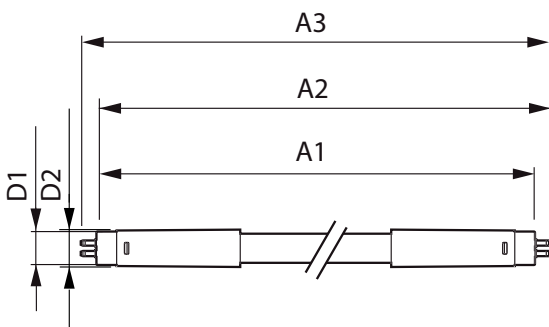

Product data

General Information	
Cap base	G5 [G5]
EU RoHS compliant	Yes
Nominal lifetime (nom.)	50000 h
Switching cycle	200,000X
Technical type	20-35W
	Sphere
Light Technical	
Colour Code	830 [CCT of 3,000 K]
Technical Beam Angle (Nom)	200 °
Lamp Luminous Flux 25°C EL (Nom)	2800 lm
Colour Designation	White (WH)
Colour Temperature, horizontal (Nom)	3000 K
Lamp Luminous Efficacy EM (Nom)	140.00 lm/W
Colour consistency	<6
Colour Rendering Index,horiz (Nom)	80

MASTER LEDtube Mains T5

T-Case maximum (nom.)	75 °C
Controls and Dimming	
Dimmable	No
Mechanical and Housing	
Lamp Finish	Frosted
Bulb material	Glass
Product length	1500 mm
Bulb shape	Tube, double-ended
Approval and Application	
Energy Efficiency Class	D
Energy-saving product	Yes
Approval marks	RoHS compliance CE marking KEMA Keur certificate

Energy consumption kWh/1,000 hours	20 kWh 467354
Product Data	
Full product code	871869978355600
Order product name	MASTER LEDtube 1500mm HE 20W 830 T5
EAN/UPC – product	8718699783556
Order code	929002421208
SAP numerator – quantity per pack	1
Numerator – packs per outer box	10
SAP material	929002421208
SAP net weight (piece)	0.176 kg

Dimensional drawing

Master LEDtube 1500mm 20W830 G5 EU

Product	D1	D2	A1	A2	A3
MASTER LEDtube 1500mm HE 20W 830 T5	15.8 mm	19 mm	1449 mm	1454.9 mm	1463.2 mm

Photometric data

LEDtube MAS 8W G5 1000lm

LEDtube MAS 20W G5 2800lm 830