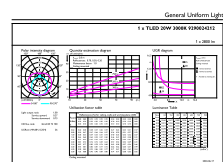

Dimensional drawing

Master LEDtube 1500mm 20W830 G5 EU

Product	D1	D2	A1	A2	A3
MASTER LEDtube 1500mm HE 20W 830 T5	15.8 mm	19 mm	1449 mm	1454.9 mm	1463.2 mm

Photometric data

LEDtube MAS 8W G5 1000lm

LEDtube MAS 20W G5 2800lm 830