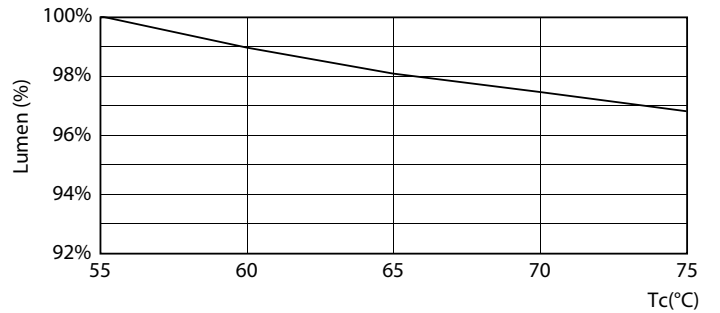

LEDtube MAS G3 20W 50K LumenVsTc-LMP