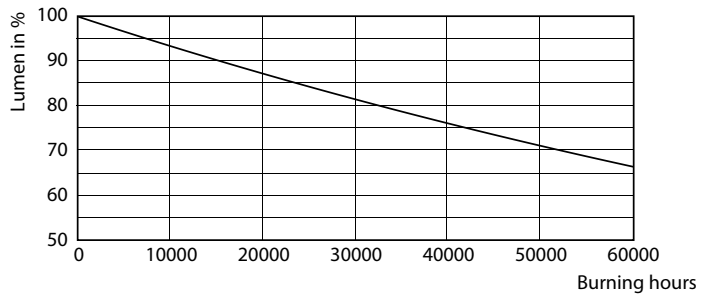

MASTER LEDtube Mains T5

Lifetime

LEDtube 50K-LMP