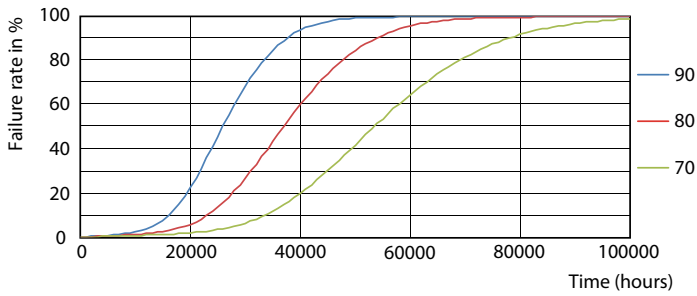

LEDtube MAS 1 26W 50K FailureRate-LED