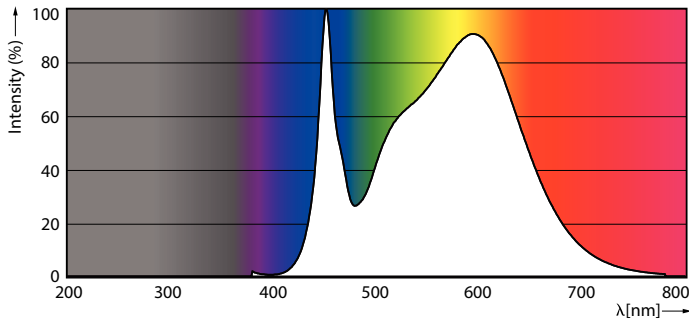

Photometric data

LEDtube MAS 16,5W G5 2500lm 840