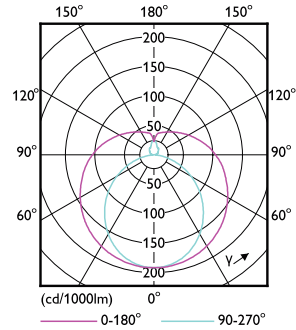

LEDtube MAS 8W G5 1000lm