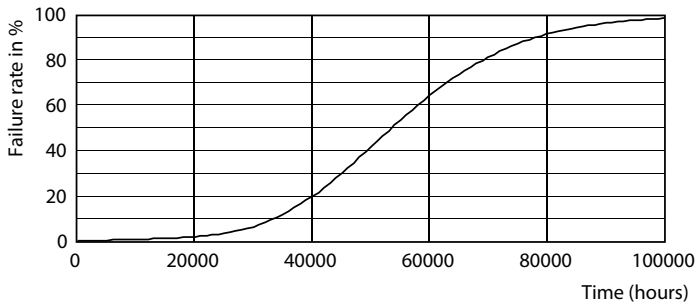

MASTER LEDtube Mains T5

Photometric data

© 2021 Philips Lighting B.V. Page 11 of 11

LEDtube MAS 20W G5 3000lm 840

Lifetime

LEDtube 50K-LED