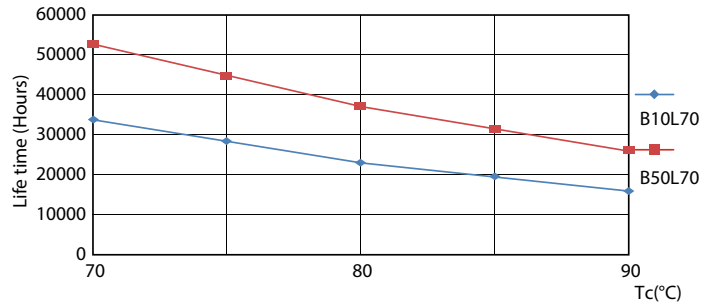

LEDtube MAS 1 26W 50K LifetimeVsTc-LED