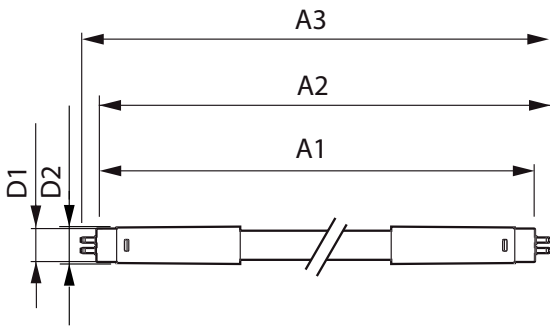

### Product data

General Information	
Cap base	G5 [ G5]
EU RoHS compliant	Yes
Nominal lifetime (nom.)	50000 h
Switching cycle	200,000X
Technical type	20-35W
	Sphere

Light Technical	
Colour Code	840 [ CCT of 4,000 K]
Technical Beam Angle (Nom)	200 °
Lamp Luminous Flux 25°C EL (Nom)	3000 lm
Colour Designation	Cool White (CW)
Colour Temperature, horizontal (Nom)	4000 K
Lamp Luminous Efficacy EM (Nom)	150.00 lm/W
Colour consistency	<6
Colour Rendering Index,horiz (Nom)	80

# MASTER LEDtube Mains T5

T-Case maximum (nom.)	75 °C
<b>Controls and Dimming</b>	
Dimmable	No
<b>Mechanical and Housing</b>	
Lamp Finish	Frosted
Bulb material	Glass
Product length	1500 mm
Bulb shape	Tube, double-ended
<b>Approval and Application</b>	
Energy Efficiency Class	D
Energy-saving product	Yes
Approval marks	RoHS compliance CE marking KEMA Keur certificate

## Dimensional drawing

Master LEDtube 1500mm 20W840 G5 EU

Product	D1	D2	A1	A2	A3
MASTER LEDtube 1500mm HE 20W 840 T5	15.8 mm	19 mm	1449 mm	1454.9 mm	1463.2 mm