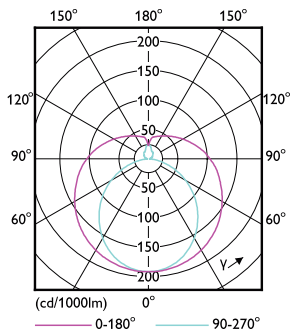

Product data

General Information	
Cap base	G5 [G5]
EU RoHS compliant	Yes
Nominal lifetime (nom.)	50000 h
Switching cycle	200,000X
Technical type	20-35W
	Sphere

Light Technical	
Colour Code	865 [CCT of 6,500 K]
Technical Beam Angle (Nom)	200 °
Lamp Luminous Flux 25°C EL (Nom)	3000 lm
Colour Designation	Cool Daylight
Colour Temperature, horizontal (Nom)	6500 K
Lamp Luminous Efficacy EM (Nom)	150.00 lm/W
Colour consistency	<6
Colour Rendering Index,horiz (Nom)	80

Dimensional drawing

Master LEDtube 1500mm 20W865 G5 EU

Product	D1	D2	A1	A2	A3
MASTER LEDtube 1500mm HE 20W 865 T5	15.8 mm	19 mm	1449 mm	1454.9 mm	1463.2 mm

Photometric data

LEDtube MAS 8W G5 1000lm

LEDtube MAS 20W G5 3000lm 865