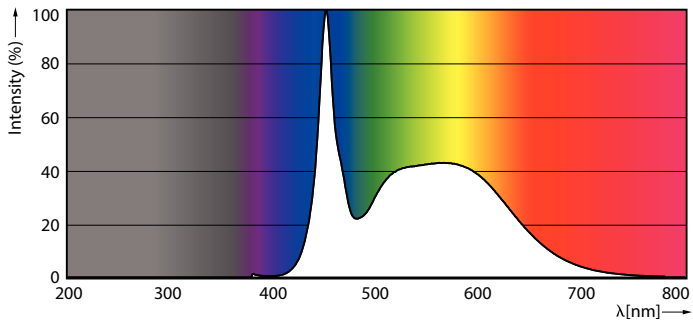

MASTER LEDtube Mains T5

Photometric data

LEDtube MAS 16,5W G5 2500lm 865