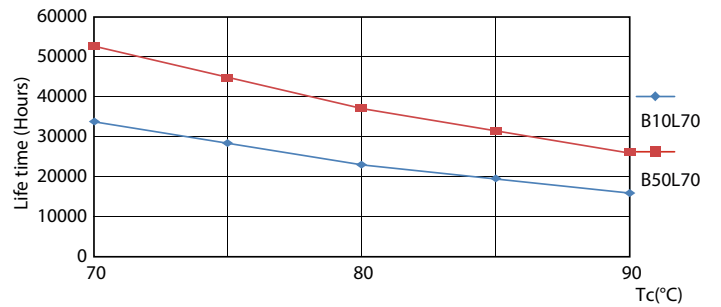

Product data

General Information	
Cap base	G5 [G5]
EU RoHS compliant	Yes
Nominal lifetime (nom.)	50000 h
Switching cycle	200,000X
Technical type	20-35W
	Sphere

Light Technical	
Colour Code	865 [CCT of 6,500 K]
Technical Beam Angle (Nom)	200 °
Lamp Luminous Flux 25°C EL (Nom)	3000 lm
Colour Designation	Cool Daylight
Colour Temperature, horizontal (Nom)	6500 K
Lamp Luminous Efficacy EM (Nom)	150.00 lm/W
Colour consistency	<6
Colour Rendering Index,horiz (Nom)	80

MASTER LEDtube Mains T5

Photometric data

LEDtube MAS 16,5W G5 2500lm 865

Lifetime

LEDtube 50K-LED

LEDtube MAS 1 26W 50K LifetimeVsTc-LED

LEDtube MAS 1 26W 50K FailureRate-LED

LEDtube MAS G3 20W 50K LumenVsTc-LMP