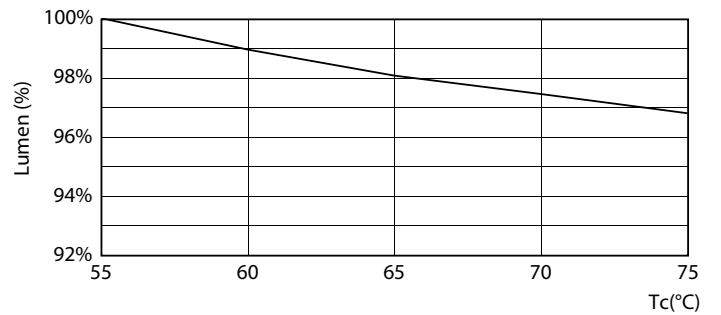

LEDtube MAS G3 20W 50K LumenVsTc-LMP