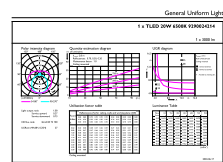

Dimensional drawing

Master LEDtube 1500mm 20W865 G5 EU

Product	D1	D2	A1	A2	A3
MASTER LEDtube 1500mm HE 20W 865 T5	15.8 mm	19 mm	1449 mm	1454.9 mm	1463.2 mm

Photometric data

LEDtube MAS 8W G5 1000lm

LEDtube MAS 20W G5 3000lm 865