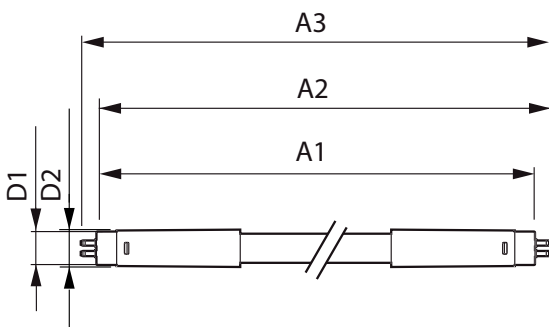

Product data

General Information	
Cap base	G5 [G5]
EU RoHS compliant	Yes
Nominal lifetime (nom.)	50000 h
Switching cycle	200,000X
Technical type	20-35W
	Sphere

Light Technical	
Colour Code	865 [CCT of 6,500 K]
Technical Beam Angle (Nom)	200 °
Lamp Luminous Flux 25°C EL (Nom)	3000 lm
Colour Designation	Cool Daylight
Colour Temperature, horizontal (Nom)	6500 K
Lamp Luminous Efficacy EM (Nom)	150.00 lm/W
Colour consistency	<6
Colour Rendering Index,horiz (Nom)	80

Temperature	
T-ambient (max.)	45 °C
T-ambient (min.)	-20 °C
T storage (max.)	65 °C
T storage (min.)	-40 °C

MASTER LEDtube Mains T5

T-Case maximum (nom.)	75 °C
Controls and Dimming	
Dimmable	No
Mechanical and Housing	
Lamp Finish	Frosted
Bulb material	Glass
Product length	1500 mm
Bulb shape	Tube, double-ended
Approval and Application	
Energy Efficiency Class	D
Energy-saving product	Yes
Approval marks	RoHS compliance CE marking KEMA Keur certificate

Energy consumption kWh/1,000 hours	20 kWh 467356
Product Data	
Full product code	871869978359400
Order product name	MASTER LEDtube 1500mm HE 20W 865 T5
EAN/UPC – product	8718699783594
Order code	929002421408
SAP numerator – quantity per pack	1
Numerator – packs per outer box	10
SAP material	929002421408
SAP net weight (piece)	0.176 kg

Dimensional drawing

Master LEDtube 1500mm 20W865 G5 EU

Product	D1	D2	A1	A2	A3
MASTER LEDtube 1500mm HE 20W 865 T5	15.8 mm	19 mm	1449 mm	1454.9 mm	1463.2 mm

Photometric data

LEDtube MAS 8W G5 1000lm

LEDtube MAS 20W G5 3000lm 865