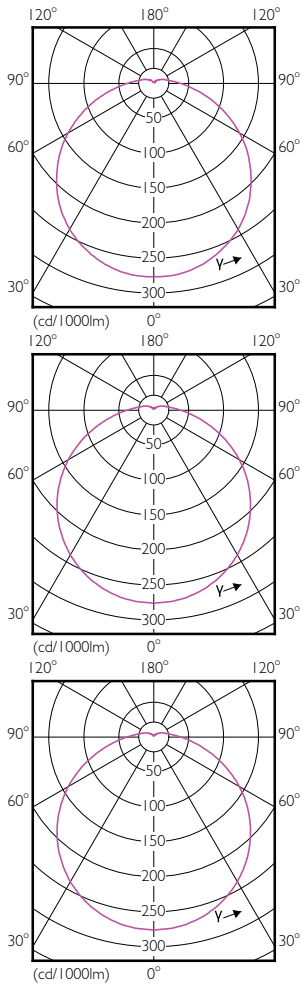

Essential LED

Order Code	Full Product Name	Bulb Shape
929001857308	ESS LED 4W E14 2700K 230V R50	R50
929001857508	ESS LED 4W E14 6500K 230V R50	R50
929001857608	ESS LED 7W E27 2700K 230V R63	R63

Order Code	Full Product Name	Bulb Shape
929001857808	ESS LED 7W E27 6500K 230V R63	R63
929001857908	ESS LED 9W E27 2700K 230V R80	R80
929001858108	ESS LED 9W E27 6500K 230V R80	R80

Temperature

Order Code	Full Product Name	T-Case Maximum (Nom)
929001857308	ESS LED 4W E14 2700K 230V R50	65 °C
929001857508	ESS LED 4W E14 6500K 230V R50	65 °C
929001857608	ESS LED 7W E27 2700K 230V R63	68 °C
929001857808	ESS LED 7W E27 6500K 230V R63	68 °C
929001857908	ESS LED 9W E27 2700K 230V R80	72 °C
929001858108	ESS LED 9W E27 6500K 230V R80	72 °C