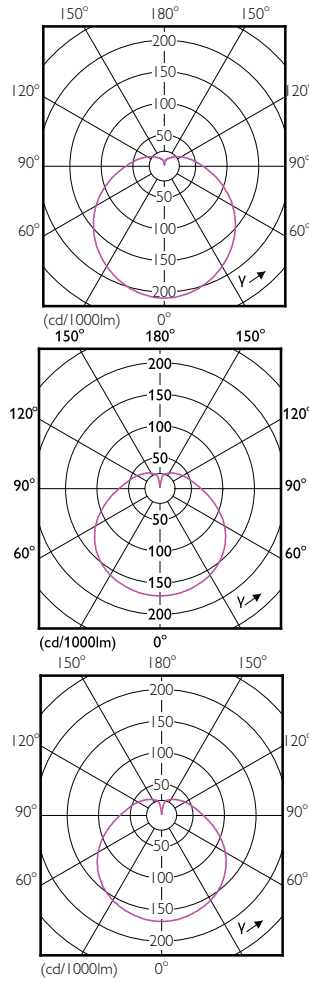

Essential LED

Order Code	Full Product Name	Bulb Shape
929001857308	ESS LED 4W E14 2700K 230V R50	R50
929001857508	ESS LED 4W E14 6500K 230V R50	R50
929001857608	ESS LED 7W E27 2700K 230V R63	R63

Order Code	Full Product Name	Bulb Shape
929001857808	ESS LED 7W E27 6500K 230V R63	R63
929001857908	ESS LED 9W E27 2700K 230V R80	R80
929001858108	ESS LED 9W E27 6500K 230V R80	R80

Temperature

Order Code	Full Product Name	T-Case Maximum (Nom)
929001857308	ESS LED 4W E14 2700K 230V R50	65 °C
929001857508	ESS LED 4W E14 6500K 230V R50	65 °C
929001857608	ESS LED 7W E27 2700K 230V R63	68 °C
929001857808	ESS LED 7W E27 6500K 230V R63	68 °C
929001857908	ESS LED 9W E27 2700K 230V R80	72 °C
929001858108	ESS LED 9W E27 6500K 230V R80	72 °C