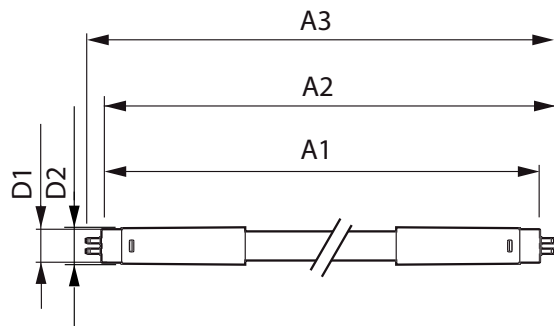

Application

- Retail, offices
- Industry, warehouses, public places, schools, hospitals, car parks

Essential LEDtube

Versions

Dimensional drawing

A3

Product	D1	D2	A1	A2	A3
CorePro LEDtube	25.7	28	1198	1205	1212 mm
HO 1200mm	mm	mm	mm	mm	
18W865T8 AP					
LEDtube 600mm	25.68	28	588.5	595.5	602.5 602.5 27.8
8W 765 T8 AP I G	mm	mm	mm	mm	mm mm
LEDtube 1200mm	25.68	28	1198	1205	1212 mm 1212 27.8
16W 740 T8 AP I G	mm	mm	mm	mm	mm mm
LEDtube 600mm	25.68	28	588.5	595.5	602.5 602.5 27.8
8W 740 T8 AP I G	mm	mm	mm	mm	mm mm
LEDtube 1200mm	25.68	28	1198	1205	1212 mm 1212 27.8
16W 765 T8 AP I G	mm	mm	mm	mm	mm mm

Product	D1	D2	A1	A2	A3
CorePro LEDtube 1200mm	15.8 mm	19 mm	1149 mm	1156.1 mm	1163.2 mm
16W865 G5 I APR					
CorePro LEDtube 600mm	15.8 mm	19 mm	549 mm	556.1 mm	563.2 mm
8W865 G5 I APR					

Essential LEDtube