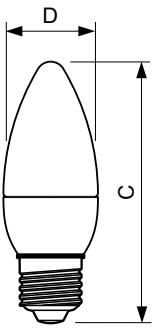

Application

- Hotels, restaurants, bars, cafés
- Chandelier or modern luminaire

Versions

Dimensional drawing

Product	D	C
MASTER LEDcandle DT 4-25W E14 B38 CL	38 mm	113 mm
MASTER LEDcandle DT 6-40W E14 B38 CL	38 mm	113 mm

MASTER LEDcandle DiamondSpark

Dimensional drawing

Product	D	C
MASTER LEDcandle DT 6-40W B22 B38 CL	38 mm	111 mm

Product
MASTER LEDcandle DT 6-40W E27 B38 CL

Product
MASTER LEDlustre DT 4-25W E14 P48 CL

Product	D	C
MASTER LEDlustre DT 6-40W E27 P48 CL	48 mm	93 mm