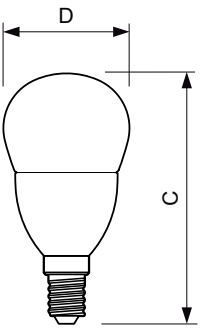

Application

- Hotels, restaurants, bars, cafés
- Chandelier or modern luminaire

Versions

Dimensional drawing

Product	D	C
MASTER LEDcandle DT 4-25W E14 B38 CL	38 mm	113 mm
MASTER LEDcandle DT 6-40W E14 B38 CL	38 mm	113 mm

MASTER LEDcandle DiamondSpark

Dimensional drawing

Product	D	C
MASTER LEDcandle DT 6-40W B22 B38 CL	38 mm	111 mm

Product
MASTER LEDcandle DT 6-40W E27 B38 CL

Product
MASTER LEDlustre DT 4-25W E14 P48 CL

Product	D	C
MASTER LEDlustre DT 6-40W E27 P48 CL	48 mm	93 mm