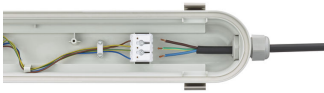

CoreLine Waterproof WT120C G2
PCU-13DPP