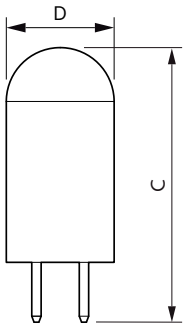

Application

- Hotels, restaurants, bars, cafés
- Lobbies, corridors, stairwells, washrooms, reception areas, under-cabinet fixtures, cabinet lighting

CorePro LEDcapsule LV

Versions

Dimensional drawing

Product	D	C
CorePro LEDcapsuleLV 2-20W G4 827 D	17 mm	48 mm