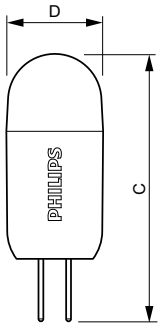

Application

- Hotels, restaurants, bars, cafés
- Lobbies, corridors, stairwells, washrooms, reception areas, under-cabinet fixtures, cabinet lighting

CorePro LEDcapsule LV

Versions

Dimensional drawing

Product	D	C
CorePro LEDcapsuleLV 2-20W G4 827 D	17 mm	48 mm