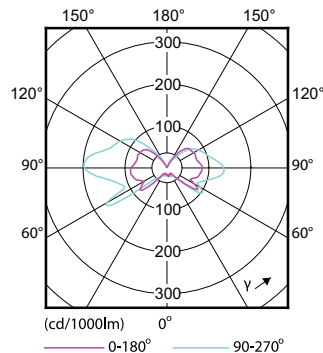

General Information

Cap-Base G4

Nominal Lifetime (Nom) 15000 h

Switching Cycle 50,000X

Light Technical

Colour Rendering Index (Nom) 80

Llmf At End Of Nominal Lifetime (Nom) 70 %

Mechanical and Housing

Bulb Shape Capsule

Approval and Application

Order Code	Full Product Name	Energy Consumption kWh/1000 h
929001235302	CorePro LEDcapsuleLV 2-20W G4 827 D	3 kWh
929001844002	CorePro LEDcapsuleLV 0.9-10W G4 830	1 kWh

Controls and Dimming

Order Code	Full Product Name	Dimmable
929001235302	CorePro LEDcapsuleLV 2-20W G4 827 D	Yes

Order Code	Full Product Name	Dimmable
929001844002	CorePro LEDcapsuleLV 0.9-10W G4 830	No

Operating and Electrical

Order Code	Full Product Name	Wattage Equivalent	Power (Rated) (Nom)
929001235302	CorePro LEDcapsuleLV 2-20W G4 827 D	20 W	2 W

Order Code	Full Product Name	Wattage Equivalent	Power (Rated) (Nom)
929001844002	CorePro LEDcapsuleLV 0.9-10W G4 830	10 W	0.9 W

Light Technical

Order Code	Full Product Name	Colour Code	Correlated Colour	
			Temperature (Nom)	Luminous Flux (Nom)
929001235302	CorePro LEDcapsuleLV 2-20W G4 827 D	827	2700 K	200 lm

Order Code	Full Product Name	Colour Code	Correlated Colour	
			Temperature (Nom)	Luminous Flux (Nom)
929001844002	CorePro LEDcapsuleLV 0.9-10W G4 830	830	3000 K	110 lm

Temperature

Order Code	Full Product Name	T-Case Maximum (Nom)
929001235302	CorePro LEDcapsuleLV 2-20W G4 827 D	84 °C
929001844002	CorePro LEDcapsuleLV 0.9-10W G4 830	51 °C