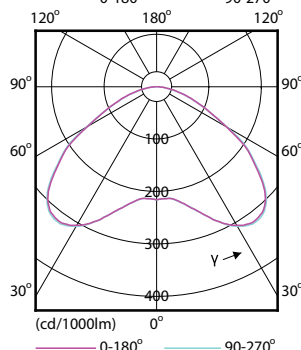

TrueForce LED Industrial and Retail (Highbay – HPI/SON/HPL)

Order Code	Full Product Name	Bulb Finish	Bulb Shape
929001356802	TrueForce LED HPI ND 110-88W E40 840 60D	-	Others
929001356902	TrueForce LED HPI ND 110-88W E40 840 120D	-	Others
929001357002	TrueForce LED HPI ND 200-145W E40 840 60D	-	Others
929001357102	TrueForce LED HPI ND 200-145W E40 840 120D	-	Others

Order Code	Full Product Name	Bulb Finish	Bulb Shape
929001812408	TrueForce Core HB 200-160W E40 840 NB GM	Frosted	T50
929001812508	TrueForce Core HB 200-160W E40 840 WB GM	Frosted	T50
929001812608	TrueForce Core HB 200-160W E40 865 NB GM	-	T50
929001812708	TrueForce Core HB 200-160W E40 865 WB GM	-	T50

Temperature

Order Code	Full Product Name	T-Case Maximum (Nom)
929001356802	TrueForce LED HPI ND 110-88W E40 840 60D	90 °C
929001356902	TrueForce LED HPI ND 110-88W E40 840 120D	90 °C
929001357002	TrueForce LED HPI ND 200-145W E40 840 60D	95 °C
929001357102	TrueForce LED HPI ND 200-145W E40 840 120D	95 °C
929001812408	TrueForce Core HB 200-160W E40 840 NB GM	100 °C
929001812508	TrueForce Core HB 200-160W E40 840 WB GM	100 °C
929001812608	TrueForce Core HB 200-160W E40 865 NB GM	100 °C
929001812708	TrueForce Core HB 200-160W E40 865 WB GM	100 °C