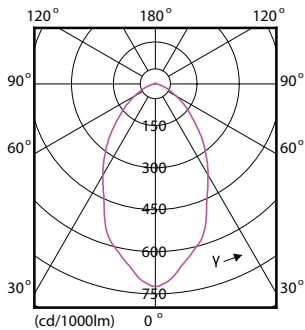

TrueForce LED Industrial and Retail (Highbay – HPI/SON/HPL)

Order Code	Full Product Name	Bulb Finish	Bulb Shape
929001356802	TrueForce LED HPI ND 110-88W E40 840 60D	-	Others
929001356902	TrueForce LED HPI ND 110-88W E40 840 120D	-	Others
929001357002	TrueForce LED HPI ND 200-145W E40 840 60D	-	Others
929001357102	TrueForce LED HPI ND 200-145W E40 840 120D	-	Others

Order Code	Full Product Name	Bulb Finish	Bulb Shape
929001812408	TrueForce Core HB 200-160W E40 840 NB GM	Frosted	T50
929001812508	TrueForce Core HB 200-160W E40 840 WB GM	Frosted	T50
929001812608	TrueForce Core HB 200-160W E40 865 NB GM	-	T50
929001812708	TrueForce Core HB 200-160W E40 865 WB GM	-	T50

Temperature

Order Code	Full Product Name	T-Case Maximum (Nom)
929001356802	TrueForce LED HPI ND 110-88W E40 840 60D	90 °C
929001356902	TrueForce LED HPI ND 110-88W E40 840 120D	90 °C
929001357002	TrueForce LED HPI ND 200-145W E40 840 60D	95 °C
929001357102	TrueForce LED HPI ND 200-145W E40 840 120D	95 °C
929001812408	TrueForce Core HB 200-160W E40 840 NB GM	100 °C
929001812508	TrueForce Core HB 200-160W E40 840 WB GM	100 °C
929001812608	TrueForce Core HB 200-160W E40 865 NB GM	100 °C
929001812708	TrueForce Core HB 200-160W E40 865 WB GM	100 °C