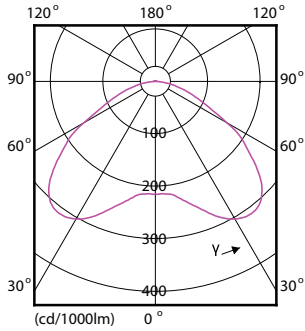

TrueForce LED Industrial and Retail (Highbay – HPI/SON/HPL)

Order Code	Full Product Name	Bulb Finish	Bulb Shape
929001356802	TrueForce LED HPI ND 110-88W E40 840 60D	-	Others
929001356902	TrueForce LED HPI ND 110-88W E40 840 120D	-	Others
929001357002	TrueForce LED HPI ND 200-145W E40 840 60D	-	Others
929001357102	TrueForce LED HPI ND 200-145W E40 840 120D	-	Others

Order Code	Full Product Name	Bulb Finish	Bulb Shape
929001812408	TrueForce Core HB 200-160W E40 840 NB GM	Frosted	T50
929001812508	TrueForce Core HB 200-160W E40 840 WB GM	Frosted	T50
929001812608	TrueForce Core HB 200-160W E40 865 NB GM	-	T50
929001812708	TrueForce Core HB 200-160W E40 865 WB GM	-	T50

Temperature

Order Code	Full Product Name	T-Case Maximum (Nom)
929001356802	TrueForce LED HPI ND 110-88W E40 840 60D	90 °C
929001356902	TrueForce LED HPI ND 110-88W E40 840 120D	90 °C
929001357002	TrueForce LED HPI ND 200-145W E40 840 60D	95 °C
929001357102	TrueForce LED HPI ND 200-145W E40 840 120D	95 °C
929001812408	TrueForce Core HB 200-160W E40 840 NB GM	100 °C
929001812508	TrueForce Core HB 200-160W E40 840 WB GM	100 °C
929001812608	TrueForce Core HB 200-160W E40 865 NB GM	100 °C
929001812708	TrueForce Core HB 200-160W E40 865 WB GM	100 °C