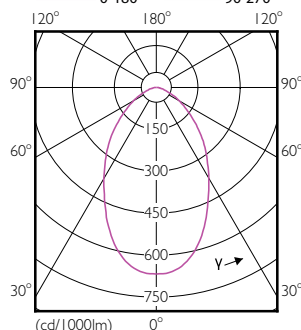

TrueForce LED Industrial and Retail (Highbay – HPI/SON/HPL)

Order Code	Full Product Name	Bulb Finish	Bulb Shape
929001356802	TrueForce LED HPI ND 110-88W E40 840 60D	-	Others
929001356902	TrueForce LED HPI ND 110-88W E40 840 120D	-	Others
929001357002	TrueForce LED HPI ND 200-145W E40 840 60D	-	Others
929001357102	TrueForce LED HPI ND 200-145W E40 840 120D	-	Others

Order Code	Full Product Name	Bulb Finish	Bulb Shape
929001812408	TrueForce Core HB 200-160W E40 840 NB GM	Frosted	T50
929001812508	TrueForce Core HB 200-160W E40 840 WB GM	Frosted	T50
929001812608	TrueForce Core HB 200-160W E40 865 NB GM	-	T50
929001812708	TrueForce Core HB 200-160W E40 865 WB GM	-	T50

Temperature

Order Code	Full Product Name	T-Case Maximum (Nom)
929001356802	TrueForce LED HPI ND 110-88W E40 840 60D	90 °C
929001356902	TrueForce LED HPI ND 110-88W E40 840 120D	90 °C
929001357002	TrueForce LED HPI ND 200-145W E40 840 60D	95 °C
929001357102	TrueForce LED HPI ND 200-145W E40 840 120D	95 °C
929001812408	TrueForce Core HB 200-160W E40 840 NB GM	100 °C
929001812508	TrueForce Core HB 200-160W E40 840 WB GM	100 °C
929001812608	TrueForce Core HB 200-160W E40 865 NB GM	100 °C
929001812708	TrueForce Core HB 200-160W E40 865 WB GM	100 °C