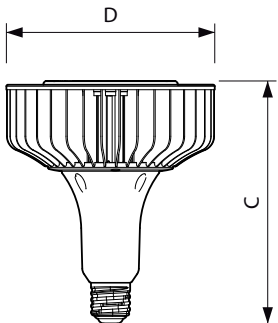

Warnings and Safety

- EM version requires an EM ballast to operate. Please refer to the installation guide or consult a Philips Lighting representative.

Versions

Dimensional drawing

Product	D	C
TrueForce LED HPI ND 110-88W E40 840 60D	210 mm	250 mm
TrueForce LED HPI ND 110-88W E40 840 120D	210 mm	250 mm
TrueForce LED HPI ND 200-145W E40 840 60D	210 mm	250 mm
TrueForce LED HPI ND 200-145W E40 840 120D	210 mm	250 mm
TrueForce Core HB 200-160W E40 865 WB GM	211 mm	252 mm
TrueForce Core HB 200-160W E40 840 WB GM	211 mm	263 mm
TrueForce Core HB 200-160W E40 840 NB GM	211 mm	263 mm
TrueForce Core HB 200-160W E40 865 NB GM	211 mm	252 mm