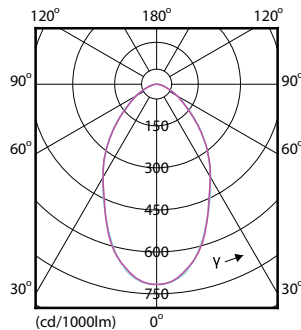

TrueForce LED Industrial and Retail (Highbay – HPI/SON/HPL)

Order Code	Full Product Name	Bulb Finish	Bulb Shape
929001356802	TrueForce LED HPI ND 110-88W E40 840 60D	-	Others
929001356902	TrueForce LED HPI ND 110-88W E40 840 120D	-	Others
929001357002	TrueForce LED HPI ND 200-145W E40 840 60D	-	Others
929001357102	TrueForce LED HPI ND 200-145W E40 840 120D	-	Others

Order Code	Full Product Name	Bulb Finish	Bulb Shape
929001812408	TrueForce Core HB 200-160W E40 840 NB GM	Frosted	T50
929001812508	TrueForce Core HB 200-160W E40 840 WB GM	Frosted	T50
929001812608	TrueForce Core HB 200-160W E40 865 NB GM	-	T50
929001812708	TrueForce Core HB 200-160W E40 865 WB GM	-	T50

Temperature

Order Code	Full Product Name	T-Case Maximum (Nom)
929001356802	TrueForce LED HPI ND 110-88W E40 840 60D	90 °C
929001356902	TrueForce LED HPI ND 110-88W E40 840 120D	90 °C
929001357002	TrueForce LED HPI ND 200-145W E40 840 60D	95 °C
929001357102	TrueForce LED HPI ND 200-145W E40 840 120D	95 °C
929001812408	TrueForce Core HB 200-160W E40 840 NB GM	100 °C
929001812508	TrueForce Core HB 200-160W E40 840 WB GM	100 °C
929001812608	TrueForce Core HB 200-160W E40 865 NB GM	100 °C
929001812708	TrueForce Core HB 200-160W E40 865 WB GM	100 °C