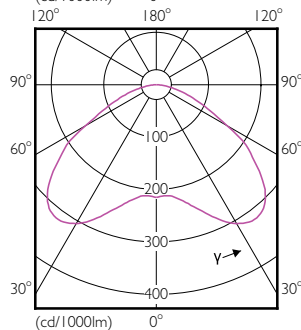

TrueForce LED Industrial and Retail (Highbay – HPI/SON/HPL)

Order Code	Full Product Name	Bulb Finish	Bulb Shape
929001356802	TrueForce LED HPI ND 110-88W E40 840 60D	-	Others
929001356902	TrueForce LED HPI ND 110-88W E40 840 120D	-	Others
929001357002	TrueForce LED HPI ND 200-145W E40 840 60D	-	Others
929001357102	TrueForce LED HPI ND 200-145W E40 840 120D	-	Others

Order Code	Full Product Name	Bulb Finish	Bulb Shape
929001812408	TrueForce Core HB 200-160W E40 840 NB GM	Frosted	T50
929001812508	TrueForce Core HB 200-160W E40 840 WB GM	Frosted	T50
929001812608	TrueForce Core HB 200-160W E40 865 NB GM	-	T50
929001812708	TrueForce Core HB 200-160W E40 865 WB GM	-	T50

Temperature

Order Code	Full Product Name	T-Case Maximum (Nom)
929001356802	TrueForce LED HPI ND 110-88W E40 840 60D	90 °C
929001356902	TrueForce LED HPI ND 110-88W E40 840 120D	90 °C
929001357002	TrueForce LED HPI ND 200-145W E40 840 60D	95 °C
929001357102	TrueForce LED HPI ND 200-145W E40 840 120D	95 °C
929001812408	TrueForce Core HB 200-160W E40 840 NB GM	100 °C
929001812508	TrueForce Core HB 200-160W E40 840 WB GM	100 °C
929001812608	TrueForce Core HB 200-160W E40 865 NB GM	100 °C
929001812708	TrueForce Core HB 200-160W E40 865 WB GM	100 °C