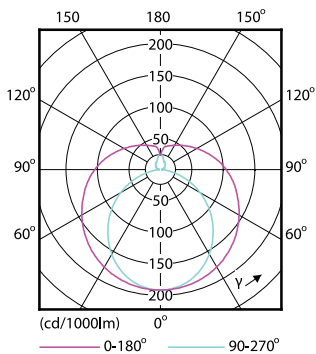

Order Code	Full Product Name	Colour Code	Correlated Colour Temperature (Nom)	Colour Rendering Index (Nom)	Luminous Flux (Nom)
69710500	Ecofit LEDtube 1500mm 20W 865 T8 I	865	6500 K	80	2000 lm
59607100	LEDtube 1500mm 20W 740 T8 AP SL G	740	4000 K	70	2000 lm
59609500	LEDtube 1500mm 20W 765 T8 AP SL G	765	6500 K	70	2000 lm
62458300	ECOFIT LEDtube 1200mm 16W 765 T8 CT G WV	765	6500 K	70	1600 lm
62462000	ECOFIT LEDtube 600mm 8W 765 T8 CT G WV	765	6500 K	70	800 lm

Temperature

Order Code	Full Product Name	T-Case Maximum (Nom)
52501200	LEDtube 1200mm 16W 740 T8 AP C G	60 °C
52503600	LEDtube 1200mm 16W 765 T8 AP C G	60 °C
52505000	LEDtube 600mm 8W 740 T8 AP C G	60 °C
69700600	Ecofit LEDtube 1200mm 16W 840 T8 I	55 °C
69702000	Ecofit LEDtube 1200mm 16W 865 T8 I	55 °C
59526500	Ecofit LEDtube 600mm 8W 840 T8	55 °C
69704400	Ecofit LEDtube 600mm 8W 840 T8 I	55 °C
69706800	Ecofit LEDtube 600mm 8W 865 T8 I	55 °C
69708200	Ecofit LEDtube 1500mm 20W 840 T8 I	60 °C
59532600	Ecofit LEDtube 1500mm 20W 865 T8	60 °C
69710500	Ecofit LEDtube 1500mm 20W 865 T8 I	60 °C
59607100	LEDtube 1500mm 20W 740 T8 AP SL G	45 °C
59609500	LEDtube 1500mm 20W 765 T8 AP SL G	45 °C
62458300	ECOFIT LEDtube 1200mm 16W 765 T8 CT G WV	70 °C
62462000	ECOFIT LEDtube 600mm 8W 765 T8 CT G WV	70 °C