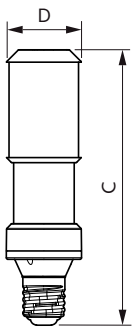

## Dimensional drawing

Product	D	C
TrueForce LED Road 60-35W E27 740	61 mm	200 mm
TrueForce LED Road 55-35W E27 730	61 mm	200 mm
TrueForce LED Road 40-25W E27 730	61 mm	200 mm
TrueForce LED Road 42-25W E27 740	61 mm	200 mm