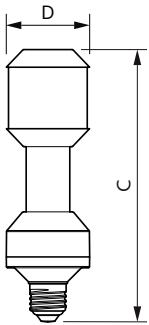

## Dimensional drawing

Product	D	C
TrueForce LED Road 60-35W E27 740	61 mm	200 mm
TrueForce LED Road 55-35W E27 730	61 mm	200 mm
TrueForce LED Road 40-25W E27 730	61 mm	200 mm
TrueForce LED Road 42-25W E27 740	61 mm	200 mm