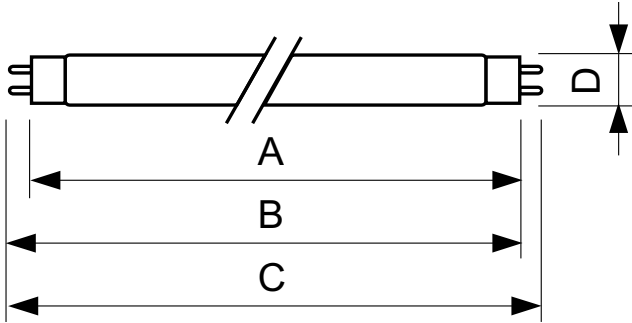

The coolest light, feels twice as bright

TL-D Snow White

The Snow White is a low-pressure mercury discharge lamp with a tubular 26 mm envelope, available in 18 W, 36 W and 58 W. The extreme high colour temperature of the Snow White range creates very cool ambience, making the lamp especially suitable in very hot and dry climate conditions.

TL-D Snow White

Dimensional drawing

Product	D (max)	A (max)	B (max)	B (min)	C (max)
TL-D 58W Snow White 1SL/25	28 mm	1500.0 mm	1507.1 mm	1504.7 mm	1514.2 mm
TL-D 18W Snow White 1SL/25	28 mm	589.8 mm	596.9 mm	594.5 mm	604 mm
TL-D 36W Snow White 1SL/25	28 mm	1199.4 mm	1206.5 mm	1204.1 mm	1213.6 mm