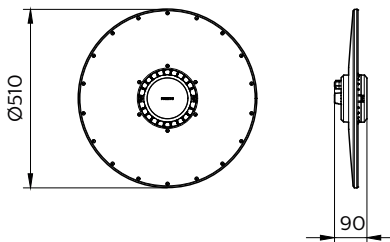

Green Perform Highbay Elite

Controls and Dimming

Dimmable	No

Mechanical and Housing

Housing material	Aluminum die-cast
Reflector material	-
Optic material	Polycarbonate
Optical cover/lens material	Polycarbonate
Optical cover/lens finish	Frosted
Overall height	90 mm
Overall diameter	510 mm
Colour	Grey

Approval and Application

Ingress protection code	IP65 [Dust penetration-protected, jet-proof]
Mech. impact protection code	IK08 [5 J vandal-protected]

Initial Performance (IEC Compliant)

Initial luminous flux	30000 lm
Luminous flux tolerance	+/-10%
Initial LED luminaire efficacy	145 lm/W
Lamp colour temperature	6500 K
Colour Rendering Index	>80

Initial input power	203 W
Power consumption tolerance	+/-10%

Over Time Performance (IEC Compliant)

Median useful life L70B50	75000 h

Application Conditions

Ambient temperature range	-30 to +50 °C
Maximum dimming level	Not applicable
Suitable for random switching	No

Product Data

Full product code	911401577351
Order product name	BY718P LED300/CW PSU WB
Order code	911401577351
Numerator – quantity per pack	1
Numerator – packs per outer box	1
SAP material	911401577351
SAP net weight (piece)	5.800 kg

Dimensional drawing

BY718P GreenPerform Highbay Elite