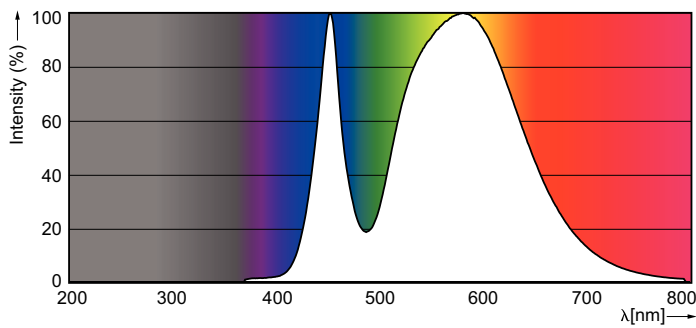

LEDtube 600mm 8W 740 T8 CN I G

LEDtube 1200mm 16W 740 T8 CN I G