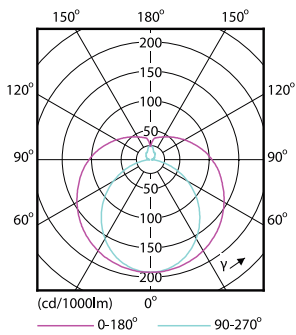

Product data

General Information		Power factor (nom.)	
Cap base	G13 [Medium Bi-Pin Fluorescent]		0.5
EU RoHS compliant	Yes	Voltage (Nom)	220–240 V
Nominal lifetime (nom.)	15000 h	Temperature	
Switching cycle	50,000X	T-ambient (max.)	45 °C
		T-ambient (min.)	-20 °C
Light Technical		T storage (max.)	65 °C
Colour Code	740 [CCT of 4,000 K]	T storage (min.)	-40 °C
Technical Beam Angle (Nom)	240 °	T-Case maximum (nom.)	60 °C
Lamp Luminous Flux 25°C EL (Nom)	1600 lm	Controls and Dimming	
Colour Designation	Cool White (CW)	Dimmable	No
Colour Temperature, horizontal (Nom)	4000 K	Mechanical and Housing	
Lamp Luminous Efficacy EM (Nom)	100.00 lm/W	Product length	1200 mm
Colour consistency	<7	Approval and Application	
Colour Rendering Index,horiz (Nom)	73	Energy efficiency label (EEL)	A+
LLMF at end of nominal lifetime (nom.)	70 %	Energy-saving product	Yes
Operating and Electrical		Suitable for accent lighting	No
Input frequency	50 to 60 Hz	Approval marks	RoHS compliance KEMA Keur certificate
Power (Rated) (Nom)	16 W		
Starting time (nom.)	0.5 s		
Warm-up time to 60% light (nom.)	0.5 s		

SAP numerator – quantity per pack	1
Numerator – packs per outer box	10
SAP material	929001184508
SAP net weight (piece)	0.210 kg

Dimensional drawing

A3

Product	D1	D2	A1	A2	A3	C	D
LEDtube 1200mm 16W 740 T8 AP C G	25.68 mm	28 mm	1198 mm	1205 mm	1212 mm	1212 mm	27.8 mm

TLED 1200mm 4ft T8 16W-36W 4000K G13 ND

Photometric data

LEDtube 600mm 8W 740 T8 CN I G

LEDtube 1200mm 16W 740 T8 CN I G

LEDtube 1200mm 16W G13 T8 740 1600lm AP C G

Ecofit Ledtubes T8

Lifetime

LEDtube 16W G13 740 T8 AP I G