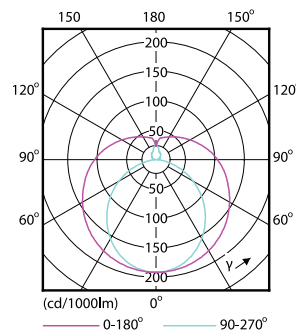

LEDtube 1200mm 16W 740 T8 CN I G