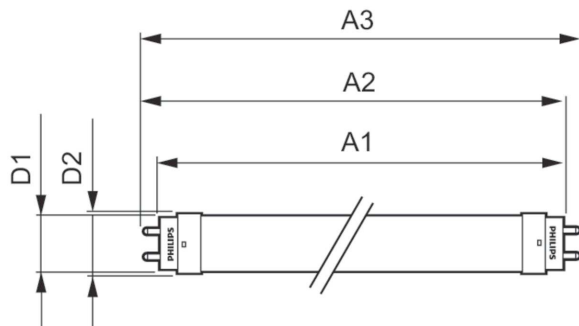

Ecofit Ledtubes T8

Energy consumption kWh/1,000 hours	16 kWh
Product Data	
Full product code	871869652503600
Order product name	LEDtube 1200mm 16W 765 T8 AP C G
EAN/UPC – product	8718696525036
Order code	929001184608

Numerator – quantity per pack	1
SAP numerator – packs per outer box	10
Material no. (12 NC)	929001184608
Net Weight (Piece)	0.172 kg

Dimensional drawing

TLED 1200mm 4ft T8 16W-36W 6500K G13 ND

Product	D1	D2	A1	A2	A3	C	D
LEDtube 1200mm 16W 765 T8 AP C G	25.68 mm	28 mm	1198 mm	1205 mm	1212 mm	1212 mm	27.8 mm

Photometric data