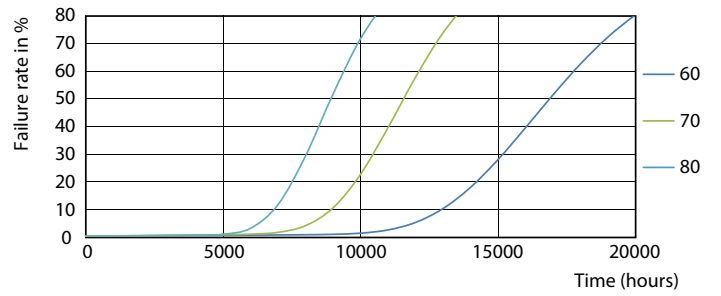

Ecofit Ledtubes T8

Lifetime

LEDtube 16W G13 740 T8 AP I G