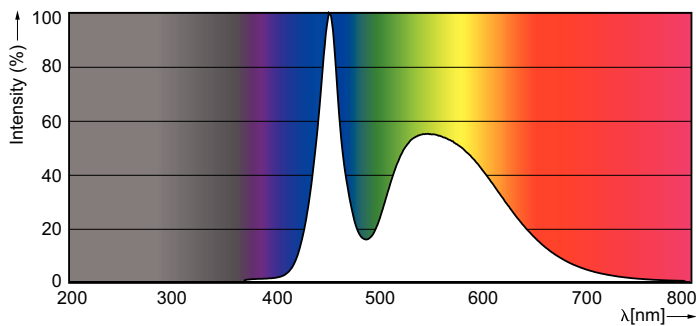

LEDtube 1200mm 16W 765 T8 CN I G

LEDtube 1200mm 16W G13 T8 765 1600lm AP C G