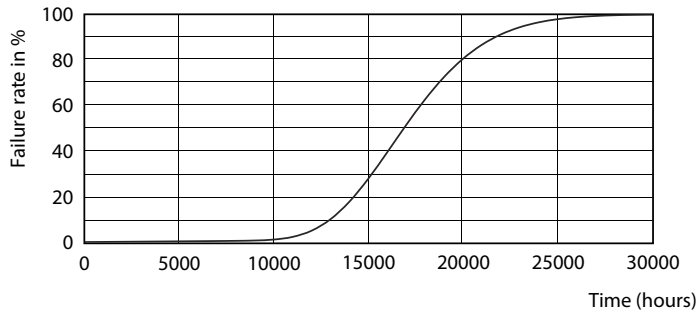

Product data

General Information		Power factor (nom.)	
Cap base	G13 [Medium Bi-Pin Fluorescent]		0.5
EU RoHS compliant	Yes	Voltage (Nom)	220–240 V
Nominal lifetime (nom.)	15000 h	Temperature	
Switching cycle	50,000X	T-ambient (max.)	45 °C
		T-ambient (min.)	-20 °C
		T storage (max.)	65 °C
		T storage (min.)	-40 °C
		T-Case maximum (nom.)	60 °C
Light Technical		Controls and Dimming	
Colour Code	740 [CCT of 4,000 K]	Dimmable	No
Technical Beam Angle (Nom)	240 °	Mechanical and Housing	
Lamp Luminous Flux 25°C EL (Nom)	800 lm	Product length	600 mm
Colour Designation	Cool White (CW)	Approval and Application	
Colour Temperature, horizontal (Nom)	4000 K	Energy efficiency label (EEL)	A+
Lamp Luminous Efficacy EM (Nom)	100.00 lm/W	Energy-saving product	Yes
Colour consistency	<7	Suitable for accent lighting	No
Colour Rendering Index,horiz (Nom)	73	Approval marks	RoHS compliance KEMA Keur certificate
LLMF at end of nominal lifetime (nom.)	70 %		
Operating and Electrical			
Input frequency	50 to 60 Hz		
Power (Rated) (Nom)	8 W		
Starting time (nom.)	0.5 s		
Warm-up time to 60% light (nom.)	0.5 s		

TLED 600mm 2ft T8 8W-18W 4000K G13 ND

Photometric data

LEDtube 600mm 8W 740 T8 CN I G

LEDtube 600mm 8W 765 T8 CN I G

LEDtube 600mm 8W G13 T8 740 800lm AP C G

Ecofit Ledtubes T8

Lifetime

LEDtube 16W G13 740 T8 AP I G