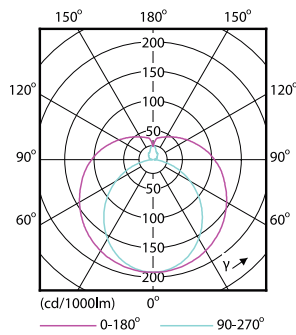

Product data

General Information		Power factor (nom.)	
Cap base	G13 [Medium Bi-Pin Fluorescent]		0.5
EU RoHS compliant	Yes	Voltage (Nom)	220–240 V
Nominal lifetime (nom.)	15000 h	Temperature	
Switching cycle	50,000X	T-ambient (max.)	45 °C
		T-ambient (min.)	-20 °C
		T storage (max.)	65 °C
		T storage (min.)	-40 °C
		T-Case maximum (nom.)	60 °C
Light Technical		Controls and Dimming	
Colour Code	740 [CCT of 4,000 K]	Dimmable	No
Technical Beam Angle (Nom)	240 °	Mechanical and Housing	
Lamp Luminous Flux 25°C EL (Nom)	800 lm	Product length	600 mm
Colour Designation	Cool White (CW)	Approval and Application	
Colour Temperature, horizontal (Nom)	4000 K	Energy efficiency label (EEL)	A+
Lamp Luminous Efficacy EM (Nom)	100.00 lm/W	Energy-saving product	Yes
Colour consistency	<7	Suitable for accent lighting	No
Colour Rendering Index,horiz (Nom)	73	Approval marks	RoHS compliance KEMA Keur certificate
LLMF at end of nominal lifetime (nom.)	70 %		
Operating and Electrical			
Input frequency	50 to 60 Hz		
Power (Rated) (Nom)	8 W		
Starting time (nom.)	0.5 s		
Warm-up time to 60% light (nom.)	0.5 s		

SAP numerator – quantity per pack	1
Numerator – packs per outer box	10
SAP material	929001184708
SAP net weight (piece)	0.124 kg

Dimensional drawing

A3

Product	D1	D2	A1	A2	A3	C	D
LEDtube 600mm 8W 740 T8 AP C G	25.68	28	588.5	595.5	602.5	602.5	27.8
	mm	mm	mm	mm	mm	mm	mm

TLED 600mm 2ft T8 8W-18W 4000K G13 ND

Photometric data

LEDtube 600mm 8W 740 T8 CN I G

LEDtube 600mm 8W 765 T8 CN I G

LEDtube 600mm 8W G13 T8 740 800lm AP C G

Ecofit Ledtubes T8

Lifetime

LEDtube 16W G13 740 T8 AP I G