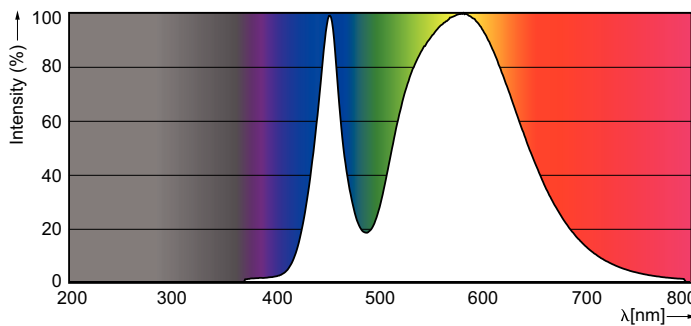

Product data

General Information		Power factor (nom.)	
Cap base	G13 [Medium Bi-Pin Fluorescent]		0.5
EU RoHS compliant	Yes	Voltage (Nom)	220–240 V
Nominal lifetime (nom.)	15000 h	Temperature	
Switching cycle	50,000X	T-ambient (max.)	45 °C
		T-ambient (min.)	-20 °C
		T storage (max.)	65 °C
		T storage (min.)	-40 °C
		T-Case maximum (nom.)	60 °C
Light Technical		Controls and Dimming	
Colour Code	740 [CCT of 4,000 K]	Dimmable	No
Technical Beam Angle (Nom)	240 °	Mechanical and Housing	
Lamp Luminous Flux 25°C EL (Nom)	800 lm	Product length	600 mm
Colour Designation	Cool White (CW)	Approval and Application	
Colour Temperature, horizontal (Nom)	4000 K	Energy efficiency label (EEL)	A+
Lamp Luminous Efficacy EM (Nom)	100.00 lm/W	Energy-saving product	Yes
Colour consistency	<7	Suitable for accent lighting	No
Colour Rendering Index,horiz (Nom)	73	Approval marks	RoHS compliance KEMA Keur certificate
LLMF at end of nominal lifetime (nom.)	70 %		
Operating and Electrical			
Input frequency	50 to 60 Hz		
Power (Rated) (Nom)	8 W		
Starting time (nom.)	0.5 s		
Warm-up time to 60% light (nom.)	0.5 s		

TLED 600mm 2ft T8 8W-18W 4000K G13 ND

Photometric data

LEDtube 600mm 8W 740 T8 CN I G

LEDtube 600mm 8W 765 T8 CN I G

LEDtube 600mm 8W G13 T8 740 800lm AP C G

Ecofit Ledtubes T8

Lifetime

LEDtube 16W G13 740 T8 AP I G