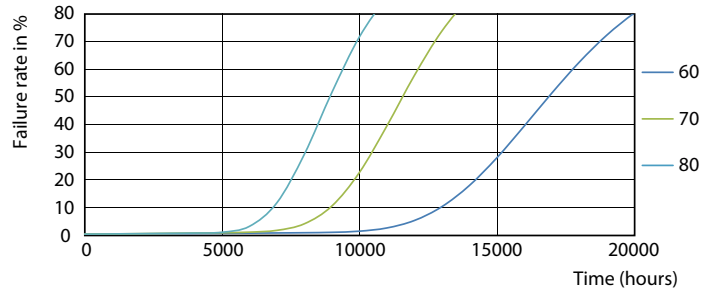

Product data

General Information	
Cap base	G13 [Medium Bi-Pin Fluorescent]
EU RoHS compliant	Yes
Nominal lifetime (nom.)	15000 h
Switching cycle	50,000X
Light Technical	
Colour Code	765 [CCT of 6,500 K]
Technical Beam Angle (Nom)	240 °
Lamp Luminous Flux 25°C EL (Nom)	800 lm
Colour Designation	Cool Daylight
Colour Temperature, horizontal (Nom)	6500 K
Lamp Luminous Efficacy EM (Nom)	100.00 lm/W
Colour consistency	<7
Colour Rendering Index, horiz (Nom)	73
LLMF at end of nominal lifetime (nom.)	70 %
Operating and Electrical	
Input frequency	50 to 60 Hz
Power (Rated) (Nom)	8 W
Starting time (nom.)	0.5 s
Warm-up time to 60% light (nom.)	0.5 s
Power factor (nom.)	0.5

Photometric data

LEDtube 600mm 8W 765 T8 CN I G

LEDtube 1200mm 16W 765 T8 CN I G

LEDtube 600mm 8W G13 T8 765 800lm AP C G

Essential LEDtube

Lifetime

LEDtube 16W G13 740 T8 AP I G

LEDtube 16W G13 740 T8 AP I G