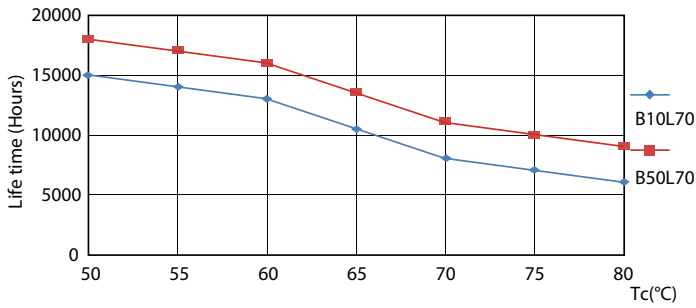

LEDtube 16W G13 740 T8 AP I G