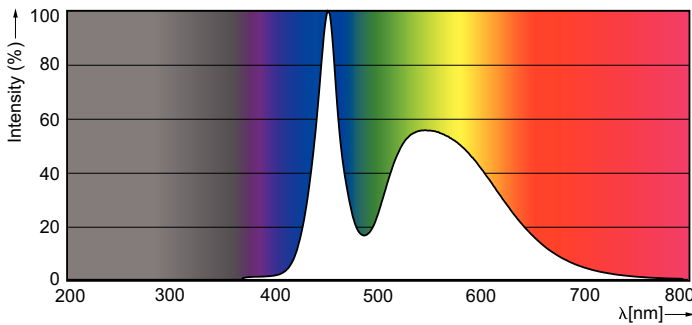

LEDtube 600mm 8W G13 T8 765 800lm AP C G