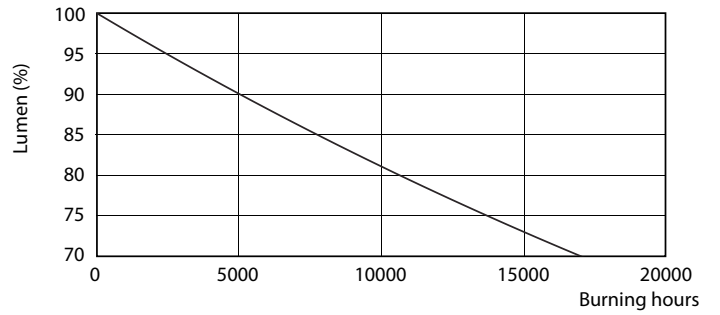

Product data

General Information	
Cap base	G13 [Medium Bi-Pin Fluorescent]
EU RoHS compliant	Yes
Nominal lifetime (nom.)	15000 h
Switching cycle	50,000X
Light Technical	
Colour Code	765 [CCT of 6,500 K]
Technical Beam Angle (Nom)	240 °
Lamp Luminous Flux 25°C EL (Nom)	800 lm
Colour Designation	Cool Daylight
Colour Temperature, horizontal (Nom)	6500 K
Lamp Luminous Efficacy EM (Nom)	100.00 lm/W
Colour consistency	<7
Colour Rendering Index, horiz (Nom)	73
LLMF at end of nominal lifetime (nom.)	70 %
Operating and Electrical	
Input frequency	50 to 60 Hz
Power (Rated) (Nom)	8 W
Starting time (nom.)	0.5 s
Warm-up time to 60% light (nom.)	0.5 s
Power factor (nom.)	0.5

Photometric data

LEDtube 600mm 8W 765 T8 CN I G

LEDtube 1200mm 16W 765 T8 CN I G

LEDtube 600mm 8W G13 T8 765 800lm AP C G

Essential LEDtube

Lifetime

LEDtube 16W G13 740 T8 AP I G

LEDtube 16W G13 740 T8 AP I G