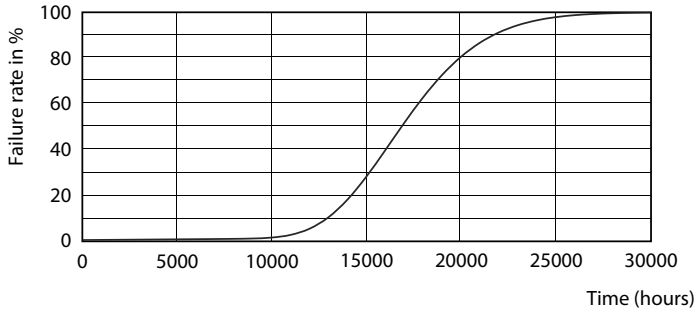

Product data

General Information	
Cap base	G13 [Medium Bi-Pin Fluorescent]
EU RoHS compliant	Yes
Nominal lifetime (nom.)	15000 h
Switching cycle	50,000X
Light Technical	
Colour Code	765 [CCT of 6,500 K]
Technical Beam Angle (Nom)	240 °
Lamp Luminous Flux 25°C EL (Nom)	800 lm
Colour Designation	Cool Daylight
Colour Temperature, horizontal (Nom)	6500 K
Lamp Luminous Efficacy EM (Nom)	100.00 lm/W
Colour consistency	<7
Colour Rendering Index, horiz (Nom)	73
LLMF at end of nominal lifetime (nom.)	70 %
Operating and Electrical	
Input frequency	50 to 60 Hz
Power (Rated) (Nom)	8 W
Starting time (nom.)	0.5 s
Warm-up time to 60% light (nom.)	0.5 s
Power factor (nom.)	0.5

Photometric data

LEDtube 600mm 8W 765 T8 CN I G

LEDtube 1200mm 16W 765 T8 CN I G

LEDtube 600mm 8W G13 T8 765 800lm AP C G

Essential LEDtube

Lifetime

LEDtube 16W G13 740 T8 AP I G

LEDtube 16W G13 740 T8 AP I G