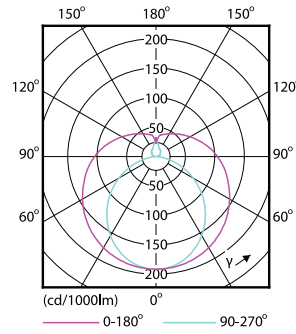

Product data

General Information	
Cap base	G13 [Medium Bi-Pin Fluorescent]
EU RoHS compliant	Yes
Nominal lifetime (nom.)	15000 h
Switching cycle	50,000X
Light Technical	
Colour Code	765 [CCT of 6,500 K]
Technical Beam Angle (Nom)	240 °
Lamp Luminous Flux 25°C EL (Nom)	800 lm
Colour Designation	Cool Daylight
Colour Temperature, horizontal (Nom)	6500 K
Lamp Luminous Efficacy EM (Nom)	100.00 lm/W
Colour consistency	<7
Colour Rendering Index, horiz (Nom)	73
LLMF at end of nominal lifetime (nom.)	70 %
Operating and Electrical	
Input frequency	50 to 60 Hz
Power (Rated) (Nom)	8 W
Starting time (nom.)	0.5 s
Warm-up time to 60% light (nom.)	0.5 s
Power factor (nom.)	0.5

Numerator – packs per outer box	20
SAP material	929001184838
SAP net weight (piece)	0.091 kg

Dimensional drawing

TLED 600mm 2ft T8 8W-18W 6500K G13 ND

Product	D1	D2	A1	A2	A3	C	D
LEDtube 600mm	25.68	28	588.5	595.5	602.5	602.5	27.8
8W 765 T8 AP I G	mm	mm	mm	mm	mm	mm	mm

Photometric data

LEDtube 600mm 8W 765 T8 CN I G

LEDtube 1200mm 16W 765 T8 CN I G

LEDtube 600mm 8W G13 T8 765 800lm AP C G

Essential LEDtube

Lifetime

LEDtube 16W G13 740 T8 AP I G

LEDtube 16W G13 740 T8 AP I G