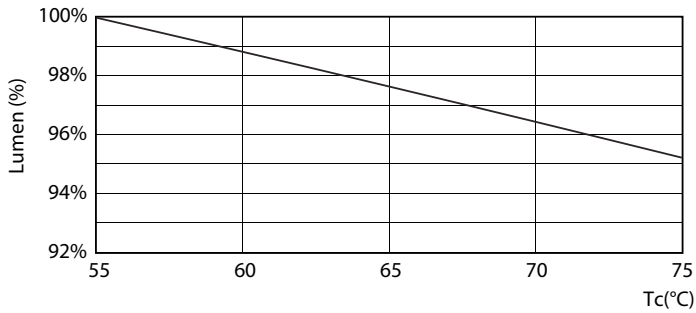

Product data

General Information	
Cap base	G13 [Medium Bi-Pin Fluorescent]
EU RoHS compliant	Yes
Nominal lifetime (nom.)	15000 h
Switching cycle	50,000X
Light Technical	
Colour Code	765 [CCT of 6,500 K]
Technical Beam Angle (Nom)	240 °
Lamp Luminous Flux 25°C EL (Nom)	800 lm
Colour Designation	Cool Daylight
Colour Temperature, horizontal (Nom)	6500 K
Lamp Luminous Efficacy EM (Nom)	100.00 lm/W
Colour consistency	<7
Colour Rendering Index, horiz (Nom)	73
LLMF at end of nominal lifetime (nom.)	70 %
Operating and Electrical	
Input frequency	50 to 60 Hz
Power (Rated) (Nom)	8 W
Starting time (nom.)	0.5 s
Warm-up time to 60% light (nom.)	0.5 s
Power factor (nom.)	0.5

Photometric data

LEDtube 600mm 8W 765 T8 CN I G

LEDtube 1200mm 16W 765 T8 CN I G

LEDtube 600mm 8W G13 T8 765 800lm AP C G

Essential LEDtube

Lifetime

LEDtube 16W G13 740 T8 AP I G

LEDtube 16W G13 740 T8 AP I G