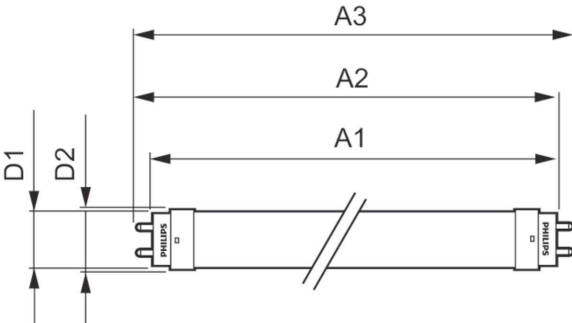

Product data

General Information	
Cap base	G13 [Medium Bi-Pin Fluorescent]
EU RoHS compliant	Yes
Nominal lifetime (nom.)	15000 h
Switching cycle	50,000X
Light Technical	
Colour Code	765 [CCT of 6,500 K]
Technical Beam Angle (Nom)	240 °
Lamp Luminous Flux 25°C EL (Nom)	800 lm
Colour Designation	Cool Daylight
Colour Temperature, horizontal (Nom)	6500 K
Lamp Luminous Efficacy EM (Nom)	100.00 lm/W
Colour consistency	<7
Colour Rendering Index, horiz (Nom)	73
LLMF at end of nominal lifetime (nom.)	70 %
Operating and Electrical	
Input frequency	50 to 60 Hz
Power (Rated) (Nom)	8 W
Starting time (nom.)	0.5 s
Warm-up time to 60% light (nom.)	0.5 s
Power factor (nom.)	0.5

Voltage (Nom)	220-240 V
Temperature	
T-ambient (max.)	45 °C
T-ambient (min.)	-20 °C
T storage (max.)	65 °C
T storage (min.)	-40 °C
T-Case maximum (nom.)	60 °C
Controls and Dimming	
Dimmable	No
Mechanical and Housing	
Product length	600 mm
Approval and Application	
Energy efficiency label (EEL)	A+
Energy-saving product	Yes
Suitable for accent lighting	No
Approval marks	RoHS compliance KEMA Keur certificate
Energy consumption kWh/1,000 hours	8 kWh

Essential LEDtube

Product Data

Full product code	871869664605200
Order product name	LEDtube 600mm 8W 765 T8 AP I G
EAN/UPC – product	8718696646052
Order code	929001184838
Numerator – quantity per pack	1

Numerator – packs per outer box	20
SAP material	929001184838
SAP net weight (piece)	0.091 kg

Dimensional drawing

TLED 600mm 2ft T8 8W-18W 6500K G13 ND

Product	D1	D2	A1	A2	A3	C	D
LEDtube 600mm	25.68	28	588.5	595.5	602.5	602.5	27.8
8W 765 T8 AP I G	mm	mm	mm	mm	mm	mm	mm