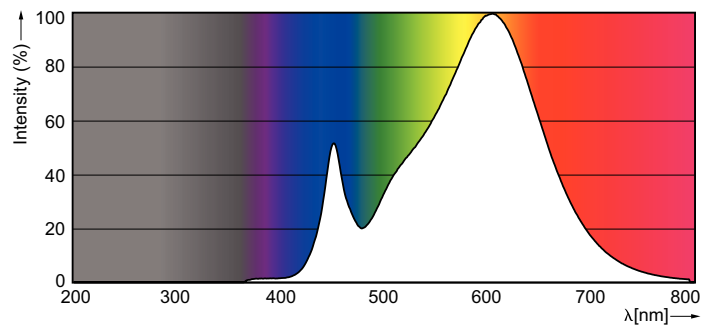

Product data

General Information		Starting time (nom.)	
Cap base	R7S [R7s]		0.5 s
EU RoHS compliant	Yes	Warm-up time to 60% light (nom.)	0.5 s
Nominal lifetime (nom.)	20000 h	Power factor (nom.)	0.5
Switching cycle	50,000X	Voltage (Nom)	220-240 V
Technical type	6.5-60W		
Light Technical		Temperature	
Colour Code	830 [CCT of 3,000 K]	T-Case maximum (nom.)	70 °C
Technical Beam Angle (Nom)	300 °		
Lamp Luminous Flux 25°C EL (Nom)	806 lm	Controls and Dimming	
Colour Designation	White (WH)	Dimmable	No
Colour Temperature, horizontal (Nom)	3000 K	Mechanical and Housing	
Lamp Luminous Efficacy EM (Nom)	124 lm/W	Lamp Finish	Clear
Colour consistency	<6	Approval and Application	
Colour Rendering Index, horiz (Nom)	80	Energy efficiency label (EEL)	A++
LLMF at end of nominal lifetime (nom.)	70 %	Suitable for accent lighting	No
		Energy consumption kWh/1,000 hours	7 kWh
Operating and Electrical		Product Data	
Input frequency	50 to 60 Hz	Full product code	871869652253000
Power (Rated) (Nom)	6.5 W	Order product name	CorePro LED linear R7S 118mm 6.5-60W 830
Lamp current (nom.)	65 mA	EAN/UPC – product	8718696522530
Wattage equivalent	60 W		

Dimensional drawing

C

Product	D	C
CorePro LED linear R7S 118mm 6.5-60W 830	22.5 mm	118 mm

LED 6.5-60W 830 R7S

Photometric data

CalcLux Photonics 45 Philips Lighting B.V. Page 1/1

LEDspot 6.5W R7S Clear 3000K 300D