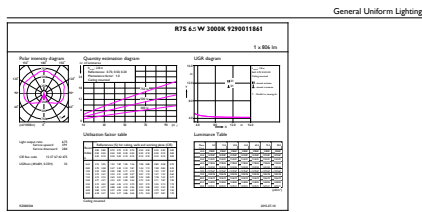

Product data

General Information		Starting time (nom.)	
Cap base	R7S [R7s]		0.5 s
EU RoHS compliant	Yes	Warm-up time to 60% light (nom.)	0.5 s
Nominal lifetime (nom.)	20000 h	Power factor (nom.)	0.5
Switching cycle	50,000X	Voltage (Nom)	220-240 V
Technical type	6.5-60W		
Light Technical		Temperature	
Colour Code	830 [CCT of 3,000 K]	T-Case maximum (nom.)	70 °C
Technical Beam Angle (Nom)	300 °		
Lamp Luminous Flux 25°C EL (Nom)	806 lm	Controls and Dimming	
Colour Designation	White (WH)	Dimmable	No
Colour Temperature, horizontal (Nom)	3000 K	Mechanical and Housing	
Lamp Luminous Efficacy EM (Nom)	124 lm/W	Lamp Finish	Clear
Colour consistency	<6	Approval and Application	
Colour Rendering Index, horiz (Nom)	80	Energy efficiency label (EEL)	A++
LLMF at end of nominal lifetime (nom.)	70 %	Suitable for accent lighting	No
		Energy consumption kWh/1,000 hours	7 kWh
Operating and Electrical		Product Data	
Input frequency	50 to 60 Hz	Full product code	871869652253000
Power (Rated) (Nom)	6.5 W	Order product name	CorePro LED linear R7S 118mm 6.5-60W 830
Lamp current (nom.)	65 mA	EAN/UPC – product	8718696522530
Wattage equivalent	60 W		

Dimensional drawing

C

Product	D	C
CorePro LED linear R7S 118mm 6.5-60W 830	22.5 mm	118 mm

LED 6.5-60W 830 R7S

Photometric data

CalcLux Photonics 45 Philips Lighting B.V. Page 1/1

LEDspot 6.5W R7S Clear 3000K 300D