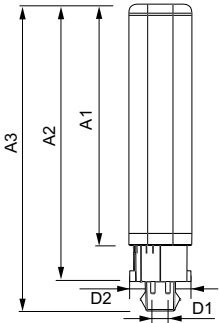

Product data

General Information		Warm-up time to 60% light (nom.)	
Cap base	G24Q-3 [G24q-3]		0.5 s
EU RoHS compliant	Yes	Power factor (nom.)	0.9
Nominal lifetime (nom.)	30000 h	Voltage (Nom)	20-50 V
Switching cycle	50,000X	Temperature	
Light Technical		T-ambient (max.)	35 °C
Colour Code	840 [CCT of 4,000 K]	T-ambient (min.)	-20 °C
Technical Beam Angle (Nom)	120 °	T storage (max.)	65 °C
Lamp Luminous Flux 25°C EL (Nom)	1000 lm	T storage (min.)	-40 °C
Colour Designation	Cool White (CW)	T-Case maximum (nom.)	76 °C
Colour Temperature, horizontal (Nom)	4000 K	Controls and Dimming	
Lamp Luminous Efficacy EM (Nom)	100.00 lm/W	Dimmable	No
Colour consistency	<6	Mechanical and Housing	
Colour Rendering Index,horiz (Nom)	83	Product length	200 mm
LLMF at end of nominal lifetime (nom.)	70 %	Approval and Application	
Operating and Electrical		Energy efficiency label (EEL)	A+
Input frequency	30000-80000 Hz	Energy-saving product	Yes
Power (Rated) (Nom)	9 W	Approval marks	CE marking RoHS compliance KEMA Keur certificate
Lamp current (max.)	400 mA		
Lamp current (min.)	250 mA		
Starting time (nom.)	0.5 s		

CorePro LED PLC 4P

Energy consumption kWh/1,000 hours	12 kWh
Product Data	
Full product code	871869654117300
Order product name	CorePro LED PLC 9W 840 4P G24q-3
EAN/UPC – product	8718696541173
Order code	929001200902

Numerator – quantity per pack	1
Numerator – packs per outer box	10
SAP material	929001200902
SAP net weight (piece)	0.088 kg

Dimensional drawing

LEDtube PLC 9W G24q-3/840 4P

Product	D1	D2	A1	A2	A3
CorePro LED PLC 9W 840 4P G24q-3	24.3 mm	28.4 mm	128.8 mm	148 mm	163.6 mm