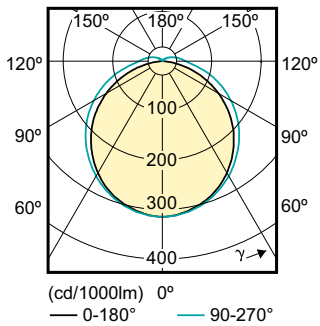

LEDtube PLC 100mm 9W G24Q-3 840 1000lm