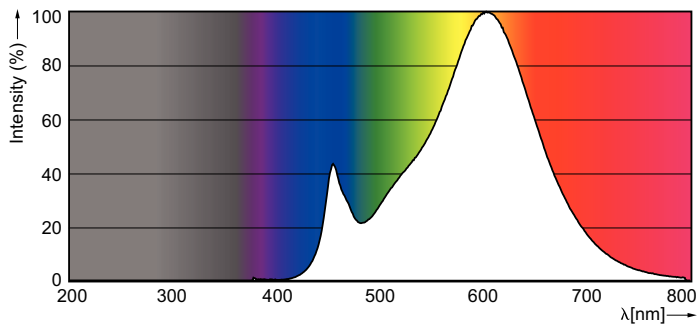

CorePro LEDcapsule MV

Energy consumption kWh/1,000 hours	3 kWh
Product Data	
Full product code	871869657869800
Order product name	CorePro LEDcapsuleMV 2.3-25W G9 827 D
EAN/UPC – product	8718696578698
Order code	929001232002

Numerator – quantity per pack	1
SAP numerator – packs per outer box	12
Material no. (12 NC)	929001232002
Net Weight (Piece)	0.012 kg

Dimensional drawing

D

Product	D	C
CorePro LEDcapsuleMV 2.3-25W G9 827 D	23 mm	51 mm

Capsule 230V 2.3W-25W 210lm 2700K G9 D

Photometric data

LED Lamps, CorePro LEDcapsuleMV D 2.3-25W G9 /827

LED Lamps, CorePro LEDcapsuleMV D 2.3-25W G9 /827