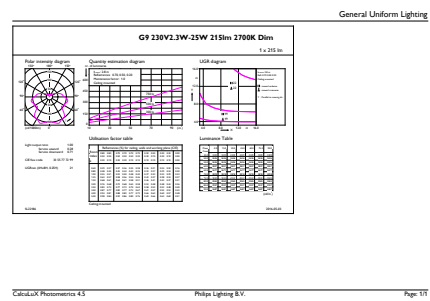

CorePro LEDcapsule MV

Energy consumption kWh/1,000 hours	3 kWh
Product Data	
Full product code	871869657869800
Order product name	CorePro LEDcapsuleMV 2.3-25W G9 827 D
EAN/UPC – product	8718696578698
Order code	929001232002

Numerator – quantity per pack	1
SAP numerator – packs per outer box	12
Material no. (12 NC)	929001232002
Net Weight (Piece)	0.012 kg

Dimensional drawing

D

Product	D	C
CorePro LEDcapsuleMV 2.3-25W G9 827 D	23 mm	51 mm

Capsule 230V 2.3W-25W 210lm 2700K G9 D

Photometric data

LED Lamps, CorePro LEDcapsuleMV D 2.3-25W G9 /827

LED Lamps, CorePro LEDcapsuleMV D 2.3-25W G9 /827