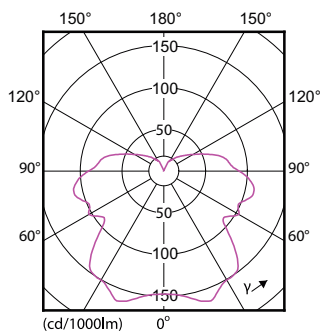

LED Lamps, CorePro LEDcapsuleMV D 2.3-25W G9 /827