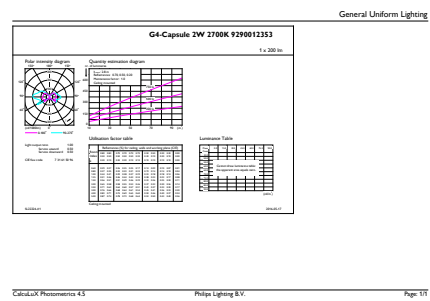

Product data

General Information	
Cap base	G4 [G4]
EU RoHS compliant	Yes
Nominal lifetime (nom.)	15000 h
Switching cycle	50,000X
Technical type	2-20W

Light Technical	
Colour Code	827 [CCT of 2,700 K]
Lamp Luminous Flux 25°C EL (Nom)	200 lm
Colour Designation	Warm white (WW)
Colour Temperature, horizontal (Nom)	2700 K
Lamp Luminous Efficacy EM (Nom)	100.00 lm/W
Colour consistency	<6
Colour Rendering Index,horiz (Nom)	80
LLMF at end of nominal lifetime (nom.)	70 %

Energy consumption kWh/1,000 hours	3 kWh
Product Data	
Full product code	871869657865000
Order product name	CorePro LEDcapsuleLV 2-20W G4 827 D
EAN/UPC – product	8718696578650
Order code	57865000

Numerator – quantity per pack	1
SAP numerator – packs per outer box	12
Material no. (12 NC)	929001235302
SAP net weight (piece)	0.012 kg

Dimensional drawing

Capsule 12V 2W-20W 200lm 2700K G4 D

Product	D	C
CorePro LEDcapsuleLV 2-20W G4 827 D	17 mm	48 mm

Photometric data

LED Lamps, CorePro LEDcapsuleLV D 2-20W G4 /827

LED Lamps, CorePro LEDcapsuleLV D 2-20W G4 /827