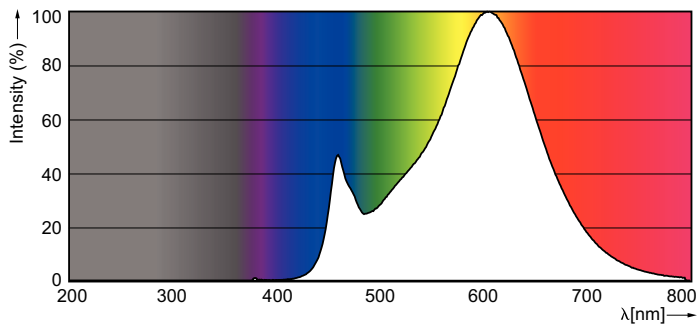

Photometric data

LED Lamps, CorePro LEDcapsuleLV D 2-20W G4 /827