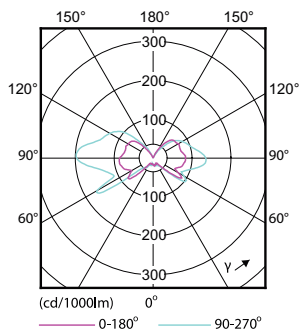

Product data

General Information	
Cap base	G4 [G4]
EU RoHS compliant	Yes
Nominal lifetime (nom.)	15000 h
Switching cycle	50,000X
Technical type	2-20W

Light Technical	
Colour Code	827 [CCT of 2,700 K]
Lamp Luminous Flux 25°C EL (Nom)	200 lm
Colour Designation	Warm white (WW)
Colour Temperature, horizontal (Nom)	2700 K
Lamp Luminous Efficacy EM (Nom)	100.00 lm/W
Colour consistency	<6
Colour Rendering Index,horiz (Nom)	80
LLMF at end of nominal lifetime (nom.)	70 %

Dimensional drawing

Capsule 12V 2W-20W 200lm 2700K G4 D

Product	D	C
CorePro LEDcapsuleLV 2-20W G4 827 D	17 mm	48 mm

Photometric data

LED Lamps, CorePro LEDcapsuleLV D 2-20W G4 /827

LED Lamps, CorePro LEDcapsuleLV D 2-20W G4 /827