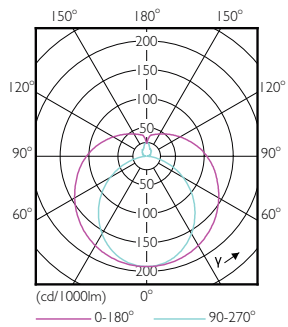

Ecofit Ledtubes T8

Energy consumption kWh/1,000 hours	8 kWh
Product Data	
Full product code	871869959526500
Order product name	Ecofit LEDtube 600mm 8W 840 T8
EAN/UPC – product	8718699595265
Order code	929001276202

SAP numerator – quantity per pack	1
SAP numerator – packs per outer box	10
SAP material	929001276202
Net Weight (Piece)	0.120 kg

Dimensional drawing

A3

Product	D1	D2	A1	A2	A3
Ecofit LEDtube 600mm 8W 840 T8	25.7 mm	28 mm	588.5 mm	595.5 mm	602.5 mm

TLED Ecofit EU 600mm 8W 800lm 4000K

Photometric data