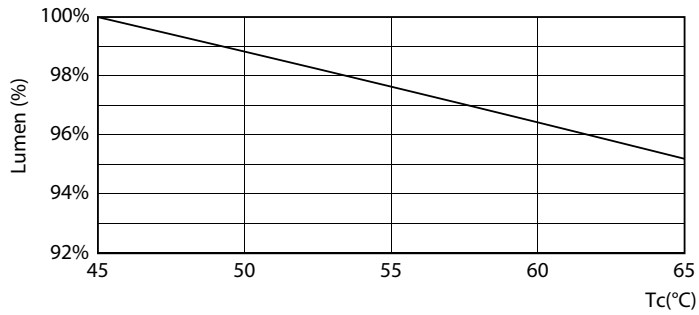

Product data

General Information		Power factor (nom.)		0.5
Cap base	G13 [Medium Bi-Pin Fluorescent]	Voltage (Nom)	220–240 V	
EU RoHS compliant	Yes	Temperature		
Nominal lifetime (nom.)	15000 h	T-ambient (max.)	45 °C	
Switching cycle	50,000X	T-ambient (min.)	-20 °C	
Light Technical		T storage (max.)	65 °C	
Colour Code	840 [CCT of 4,000 K]	T storage (min.)	-40 °C	
Technical Beam Angle (Nom)	240 °	T-Case maximum (nom.)	55 °C	
Lamp Luminous Flux 25°C EL (Nom)	800 lm	Controls and Dimming		
Colour Designation	Cool White (CW)	Dimmable	No	
Colour Temperature, horizontal (Nom)	4000 K	Mechanical and Housing		
Lamp Luminous Efficacy EM (Nom)	100.00 lm/W	Product length	600 mm	
Colour consistency	<6	Approval and Application		
Colour Rendering Index, horiz (Nom)	80	Energy efficiency label (EEL)	A+	
LLMF at end of nominal lifetime (nom.)	70 %	Energy-saving product	Yes	
Operating and Electrical		Approval marks	RoHS compliance CE marking KEMA Keur certificate	
Input frequency	50 to 60 Hz			
Power (Rated) (Nom)	8 W			
Starting time (nom.)	0.5 s			
Warm-up time to 60% light (nom.)	0.5 s			

TLED Ecofit EU 600mm 8W 800lm 4000K

Photometric data

LEDtube Ecofit 16W G13 840 24D ND

LEDtube Ecofit 16W G13 840 24D ND

LEDtube Ecofit 8W G13 840 24D ND

Ecofit Ledtubes T8

Lifetime

LEDtube Ecofit 16W G13 840 24D ND