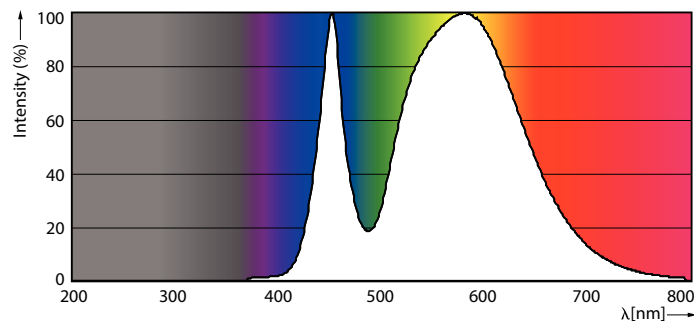

LEDtube Ecofit 16W G13 840 24D ND

LEDtube Ecofit 16W G13 840 24D ND

LEDtube Ecofit 8W G13 840 24D ND