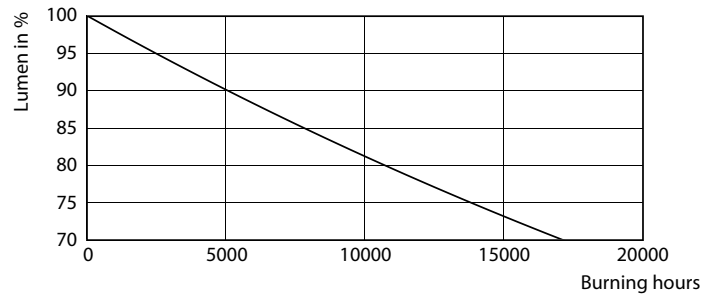

Product data

General Information		Power factor (nom.)		0.5
Cap base	G13 [Medium Bi-Pin Fluorescent]	Voltage (Nom)	220–240 V	
EU RoHS compliant	Yes	Temperature		
Nominal lifetime (nom.)	15000 h	T-ambient (max.)	45 °C	
Switching cycle	50,000X	T-ambient (min.)	-20 °C	
Light Technical		T storage (max.)	65 °C	
Colour Code	840 [CCT of 4,000 K]	T storage (min.)	-40 °C	
Technical Beam Angle (Nom)	240 °	T-Case maximum (nom.)	55 °C	
Lamp Luminous Flux 25°C EL (Nom)	800 lm	Controls and Dimming		
Colour Designation	Cool White (CW)	Dimmable	No	
Colour Temperature, horizontal (Nom)	4000 K	Mechanical and Housing		
Lamp Luminous Efficacy EM (Nom)	100.00 lm/W	Product length	600 mm	
Colour consistency	<6	Approval and Application		
Colour Rendering Index, horiz (Nom)	80	Energy efficiency label (EEL)	A+	
LLMF at end of nominal lifetime (nom.)	70 %	Energy-saving product	Yes	
Operating and Electrical		Approval marks	RoHS compliance CE marking KEMA Keur certificate	
Input frequency	50 to 60 Hz			
Power (Rated) (Nom)	8 W			
Starting time (nom.)	0.5 s			
Warm-up time to 60% light (nom.)	0.5 s			

TLED Ecofit EU 600mm 8W 800lm 4000K

Photometric data

LEDtube Ecofit 16W G13 840 24D ND

LEDtube Ecofit 16W G13 840 24D ND

LEDtube Ecofit 8W G13 840 24D ND

Ecofit Ledtubes T8

Lifetime

LEDtube Ecofit 16W G13 840 24D ND