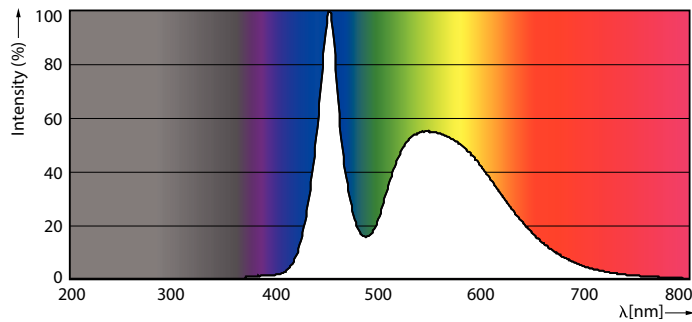

LEDtube Ecofit 16W G13 840 24D ND

LEDtube Ecofit 8W G13 865 24D ND

LEDtube Ecofit 16W G13 865 24D ND