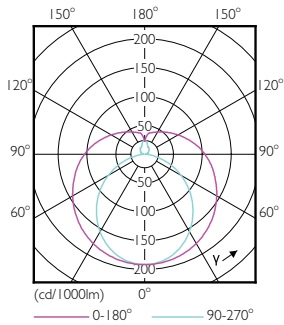

Ecofit Ledtubes T8

Energy consumption kWh/1,000 hours	8 kWh
Product Data	
Full product code	871869969706800
Order product name	Ecofit LEDtube 600mm 8W 865 T8 I
EAN/UPC – product	8718699697068
Order code	929001276322

SAP numerator – quantity per pack	1
SAP numerator – packs per outer box	20
SAP material	929001276322
Net Weight (Piece)	0.120 kg

Dimensional drawing

A3

Product	D1	D2	A1	A2	A3
Ecofit LEDtube 600mm 8W 865 T8 I	25.7 mm	28 mm	588.5 mm	595.5 mm	602.5 mm

TLED Ecofit EU 600mm 8W 800lm 6500K

Photometric data