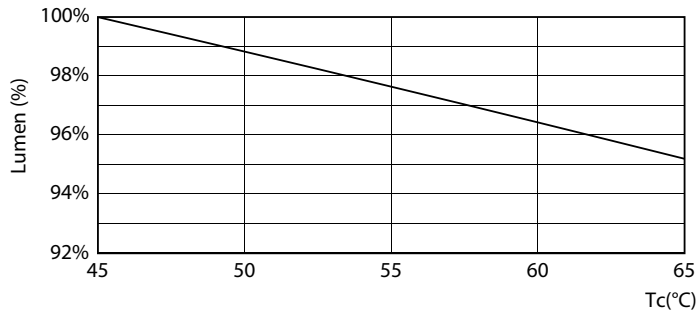

Product data

| General Information | | Power factor (nom.) | | 0.5 |
|--|----------------------------------|---------------------------------|--|-----|
| Cap base | G13 [Medium Bi-Pin Fluorescent] | Voltage (Nom) | 220–240 V | |
| EU RoHS compliant | Yes | Temperature | | |
| Nominal lifetime (nom.) | 15000 h | T-ambient (max.) | 45 °C | |
| Switching cycle | 50,000X | T-ambient (min.) | -20 °C | |
| Light Technical | | T storage (max.) | 65 °C | |
| Colour Code | 865 [CCT of 6,500 K] | T storage (min.) | -40 °C | |
| Technical Beam Angle (Nom) | 240 ° | T-Case maximum (nom.) | 55 °C | |
| Lamp Luminous Flux 25°C EL (Nom) | 800 lm | Controls and Dimming | | |
| Colour Designation | Cool Daylight | Dimmable | No | |
| Colour Temperature, horizontal (Nom) | 6500 K | Mechanical and Housing | | |
| Lamp Luminous Efficacy EM (Nom) | 100.00 lm/W | Bulb material | Glass | |
| Colour consistency | <6 | Product length | 600 mm | |
| Colour Rendering Index, horiz (Nom) | 80 | Approval and Application | | |
| LLMF at end of nominal lifetime (nom.) | 70 % | Energy efficiency label (EEL) | A+ | |
| Operating and Electrical | | Energy-saving product | Yes | |
| Input frequency | 50 to 60 Hz | Approval marks | RoHS compliance CE marking KEMA Keur certificate | |
| Power (Rated) (Nom) | 8 W | | | |
| Starting time (nom.) | 0.5 s | | | |
| Warm-up time to 60% light (nom.) | 0.5 s | | | |

TLED Ecofit EU 600mm 8W 800lm 6500K

Photometric data

LEDtube Ecofit 16W G13 840 24D ND

LEDtube Ecofit 8W G13 865 24D ND

LEDtube Ecofit 16W G13 865 24D ND

Ecofit Ledtubes T8

Lifetime

LEDtube Ecofit 16W G13 840 24D ND