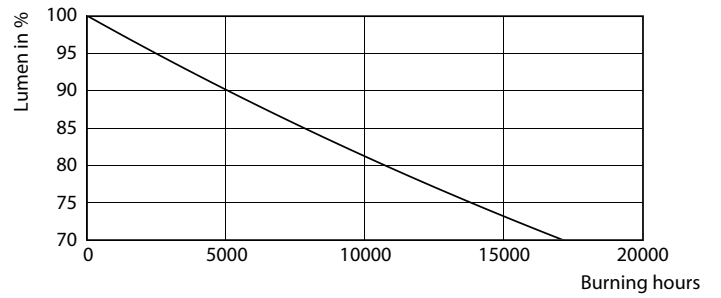

Product data

| General Information | | Power factor (nom.) | | 0.5 |
|--|----------------------------------|---------------------------------|--|-----|
| Cap base | G13 [Medium Bi-Pin Fluorescent] | Voltage (Nom) | 220–240 V | |
| EU RoHS compliant | Yes | Temperature | | |
| Nominal lifetime (nom.) | 15000 h | T-ambient (max.) | 45 °C | |
| Switching cycle | 50,000X | T-ambient (min.) | -20 °C | |
| Light Technical | | T storage (max.) | 65 °C | |
| Colour Code | 865 [CCT of 6,500 K] | T storage (min.) | -40 °C | |
| Technical Beam Angle (Nom) | 240 ° | T-Case maximum (nom.) | 55 °C | |
| Lamp Luminous Flux 25°C EL (Nom) | 800 lm | Controls and Dimming | | |
| Colour Designation | Cool Daylight | Dimmable | No | |
| Colour Temperature, horizontal (Nom) | 6500 K | Mechanical and Housing | | |
| Lamp Luminous Efficacy EM (Nom) | 100.00 lm/W | Bulb material | Glass | |
| Colour consistency | <6 | Product length | 600 mm | |
| Colour Rendering Index, horiz (Nom) | 80 | Approval and Application | | |
| LLMF at end of nominal lifetime (nom.) | 70 % | Energy efficiency label (EEL) | A+ | |
| Operating and Electrical | | Energy-saving product | Yes | |
| Input frequency | 50 to 60 Hz | Approval marks | RoHS compliance CE marking KEMA Keur certificate | |
| Power (Rated) (Nom) | 8 W | | | |
| Starting time (nom.) | 0.5 s | | | |
| Warm-up time to 60% light (nom.) | 0.5 s | | | |

TLED Ecofit EU 600mm 8W 800lm 6500K

Photometric data

LEDtube Ecofit 16W G13 840 24D ND

LEDtube Ecofit 8W G13 865 24D ND

LEDtube Ecofit 16W G13 865 24D ND

Ecofit Ledtubes T8

Lifetime

LEDtube Ecofit 16W G13 840 24D ND