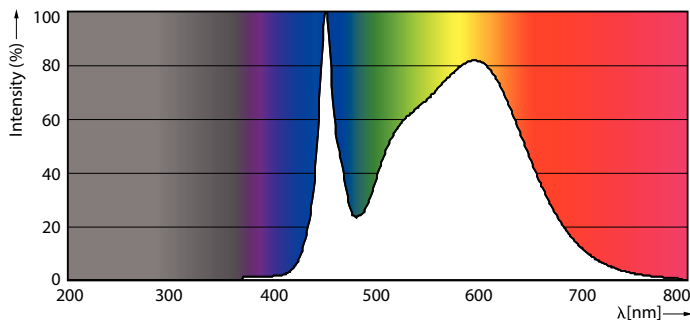

Photometric data

MAS LEDtube HF 1200mm HO 14W840 T8

MAS LEDtube HF 1200mm HO 14W840 T8