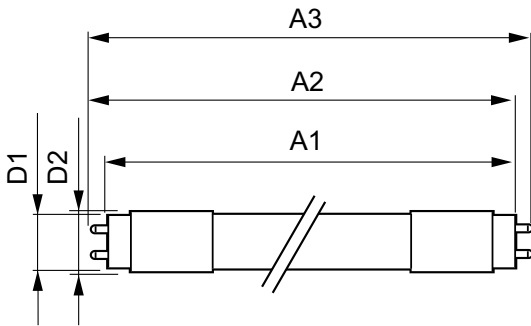

MASTER LEDtube InstantFit HF

T-Case maximum (nom.)	55 °C
Controls and Dimming	
Dimmable	No
Mechanical and Housing	
Bulb material	Plastic
Product length	1200 mm
Approval and Application	
Energy efficiency label (EEL)	A++
Energy-saving product	Yes
Approval marks	RoHS compliance CE marking KEMA Keur certificate

Energy consumption kWh/1,000 hours	17 kWh
Product Data	
Full product code	871869668748200
Order product name	MASTER LEDtube HF 1200mm HO 14W840 T8
EAN/UPC – product	8718696687482
Order code	929001284102
Numerator – quantity per pack	1
Numerator – packs per outer box	10
SAP material	929001284102
SAP net weight (piece)	0.360 kg

Dimensional drawing

MAS LEDtube HF 1200mm HO 14W840 T8

Product	D1	D2	A1	A2	A3
MASTER LEDtube HF 1200mm HO 14W840 T8	25.6 mm	28 mm	1198.1 mm	1205.2 mm	1212.3 mm