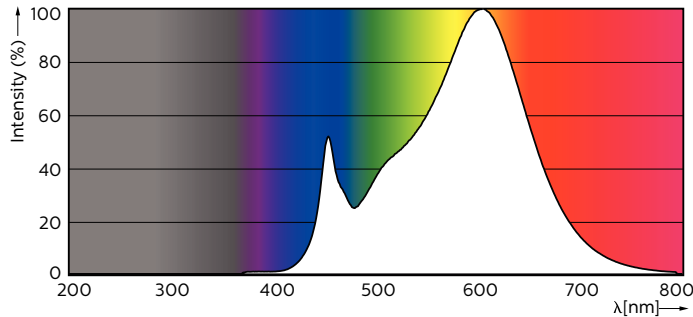

Warnings and Safety

• -

Product data

General Information		Operating and Electrical	
Cap base	G13 [Medium Bi-Pin Fluorescent]	Input frequency	50 to 60 Hz
EU RoHS compliant	Yes	Power (Rated) (Nom)	24 W
Nominal lifetime (nom.)	50000 h	Lamp current (max.)	112 mA
Switching cycle	200,000X	Lamp current (min.)	103 mA
Light Technical		Starting time (nom.)	0.5 s
Colour Code	830 [CCT of 3,000 K]	Warm-up time to 60% light (nom.)	0.5 s
Technical Beam Angle (Nom)	160 °	Power factor (nom.)	0.9
Lamp Luminous Flux 25°C EL (Nom)	3400 lm	Voltage (Nom)	220-240 V
Colour Designation	White (WH)	Temperature	
Colour Temperature, horizontal (Nom)	3000 K	T-ambient (max.)	35 °C
Lamp Luminous Efficacy EM (Nom)	141.00 lm/W	T-ambient (min.)	-20 °C
Colour consistency	<6	T storage (max.)	65 °C
Colour Rendering Index,horiz (Nom)	83	T storage (min.)	-40 °C
LLMF at end of nominal lifetime (nom.)	70 %	T-Case maximum (nom.)	60 °C

MASTER LEDtube EM/Mains

Controls and Dimming	
Dimmable	No
Mechanical and Housing	
Product length	1500 mm
Approval and Application	
Energy efficiency label (EEL)	A++
Energy-saving product	Yes
Approval marks	CE marking RoHS compliance KEMA Keur certificate
Energy consumption kWh/1,000 hours	24 kWh

Dimensional drawing

TLED 4ft 24W-58W 3400lm 160D 3000K G13ND

Product	D1	D2	A1	A2	A3
MASTER LEDtube 1500mm UO 24W 830 T8	25.78 mm	28 mm	1498.7 mm	1505.8 mm	1512.9 mm

Photometric data

LEDtube 1500mm UO 24W 830 T8