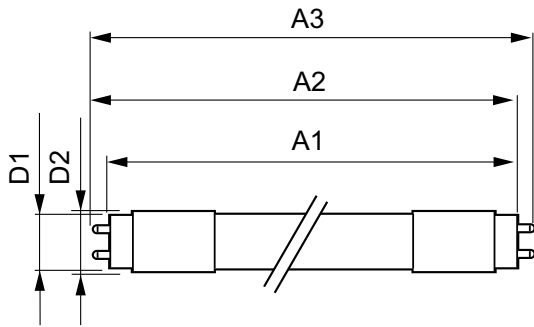

Warnings and Safety

• -

Product data

General Information		Operating and Electrical	
Cap base	G13 [Medium Bi-Pin Fluorescent]	Input frequency	50 to 60 Hz
EU RoHS compliant	Yes	Power (Rated) (Nom)	24 W
Nominal lifetime (nom.)	50000 h	Lamp current (max.)	112 mA
Switching cycle	200,000X	Lamp current (min.)	103 mA
Light Technical		Starting time (nom.)	0.5 s
Colour Code	830 [CCT of 3,000 K]	Warm-up time to 60% light (nom.)	0.5 s
Technical Beam Angle (Nom)	160 °	Power factor (nom.)	0.9
Lamp Luminous Flux 25°C EL (Nom)	3400 lm	Voltage (Nom)	220-240 V
Colour Designation	White (WH)	Temperature	
Colour Temperature, horizontal (Nom)	3000 K	T-ambient (max.)	35 °C
Lamp Luminous Efficacy EM (Nom)	141.00 lm/W	T-ambient (min.)	-20 °C
Colour consistency	<6	T storage (max.)	65 °C
Colour Rendering Index,horiz (Nom)	83	T storage (min.)	-40 °C
LLMF at end of nominal lifetime (nom.)	70 %	T-Case maximum (nom.)	60 °C

MASTER LEDtube EM/Mains

Controls and Dimming	
Dimmable	No
Mechanical and Housing	
Product length	1500 mm
Approval and Application	
Energy efficiency label (EEL)	A++
Energy-saving product	Yes
Approval marks	CE marking RoHS compliance KEMA Keur certificate
Energy consumption kWh/1,000 hours	24 kWh

Product Data	
Full product code	871869668742000
Order product name	MASTER LEDtube 1500mm UO 24W 830 T8
EAN/UPC – product	8718696687420
Order code	929001298102
SAP numerator – quantity per pack	1
Numerator – packs per outer box	10
Material no. (12 NC)	929001298102
SAP net weight (piece)	0.310 kg

Dimensional drawing

TLED 4ft 24W-58W 3400lm 160D 3000K G13ND

Product	D1	D2	A1	A2	A3
MASTER LEDtube 1500mm UO 24W 830 T8	25.78 mm	28 mm	1498.7 mm	1505.8 mm	1512.9 mm

Photometric data

LEDtube 1500mm UO 24W 830 T8