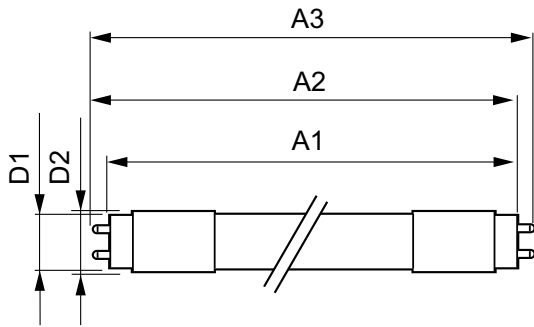

MASTER LEDtube EM/Mains

Controls and Dimming	
Dimmable	No
Mechanical and Housing	
Product length	1500 mm
Approval and Application	
Energy efficiency label (EEL)	A++
Energy-saving product	Yes
Approval marks	CE marking RoHS compliance KEMA Keur certificate
Energy consumption kWh/1,000 hours	24 kWh

Product Data	
Full product code	871869668744400
Order product name	MASTER LEDtube 1500mm UO 24W 840 T8
EAN/UPC – product	8718696687444
Order code	929001298202
SAP numerator – quantity per pack	1
SAP numerator – packs per outer box	10
SAP material	929001298202
Net Weight (Piece)	0.310 kg

Dimensional drawing

TLED 4ft 24W-58W 3700lm 160D 4000K G13ND

Product	D1	D2	A1	A2	A3
MASTER LEDtube 1500mm UO 24W 840 T8	25.78 mm	28 mm	1498.7 mm	1505.8 mm	1512.9 mm

Photometric data

LEDtube 1500mm UO 24W 840 T8