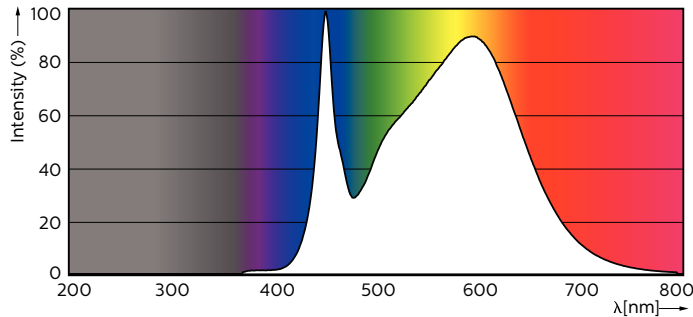

LEDtube 1500mm UO 24W 840 T8