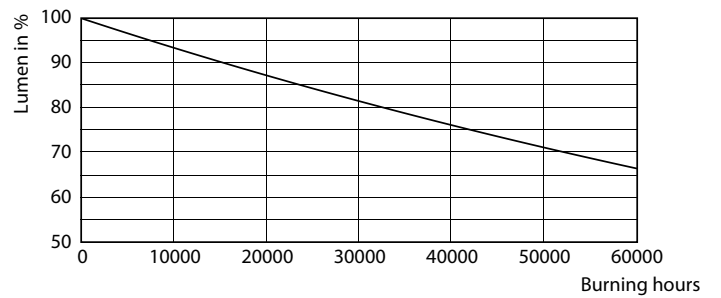

Lifetime

LEDtube HF 1500mm HO-UO 20-24W G13 830-865 T8