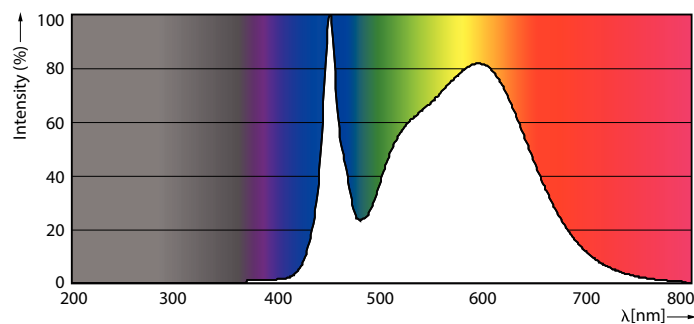

Photometric data

MAS LEDtube HF 1500mm UO 24W840 T8

MAS LEDtube HF 1500mm UO 24W840 T8