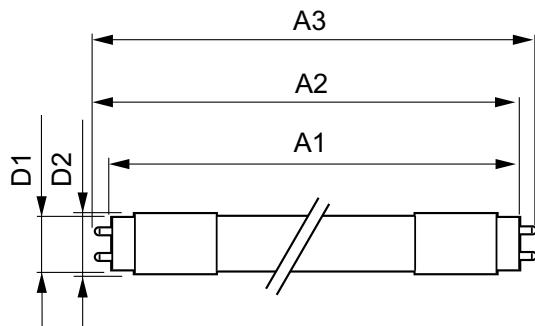

Warnings and Safety

- NOTES: The overall energy efficiency and light distribution of any installation that uses these lamps are determined by the design of the installation.

Product data

General Information	
Cap base	G13 ROT (Rotating) [Medium Bi-Pin Fluorescent]
EU RoHS compliant	Yes
Nominal lifetime (nom.)	60000 h
Switching cycle	50,000X
Light Technical	
Colour Code	840 [CCT of 4,000 K]
Technical Beam Angle (Nom)	160 °
Lamp Luminous Flux 25°C EL (Nom)	3700 lm
Colour Designation	Cool White (CW)
Colour Temperature, horizontal (Nom)	4000 K
Lamp Luminous Efficacy EM (Nom)	154.00 lm/W
Colour consistency	<6
Colour Rendering Index, horiz (Nom)	83

MASTER LEDtube InstantFit HF

T-Case maximum (nom.)	55 °C
Controls and Dimming	
Dimmable	No
Mechanical and Housing	
Bulb material	Plastic
Product length	1500 mm
Approval and Application	
Energy efficiency label (EEL)	A++
Energy-saving product	Yes
Approval marks	RoHS compliance CE marking KEMA Keur certificate

Energy consumption kWh/1,000 hours	29 kWh
Product Data	
Full product code	871869668802100
Order product name	MASTER LEDtube HF 1500mm UO 24W840 T8
EAN/UPC – product	8718696688021
Order code	929001300302
Numerator – quantity per pack	1
Numerator – packs per outer box	10
SAP material	929001300302
SAP net weight (piece)	0.450 kg

Dimensional drawing

MAS LEDtube HF 1500mm UO 25W840 T8

Product	D1	D2	A1	A2	A3
MASTER LEDtube HF 1500mm UO 24W840 T8	25.6 mm	28 mm	1498.7 mm	1505.8 mm	1512.9 mm

Photometric data

MAS LEDtube HF 1500mm UO 24W840 T8