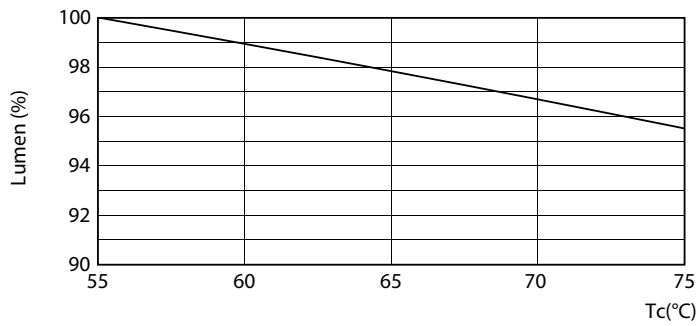

Lifetime

LEDtube HF 1500mm HO-UO 20-24W G13 830-865 T8