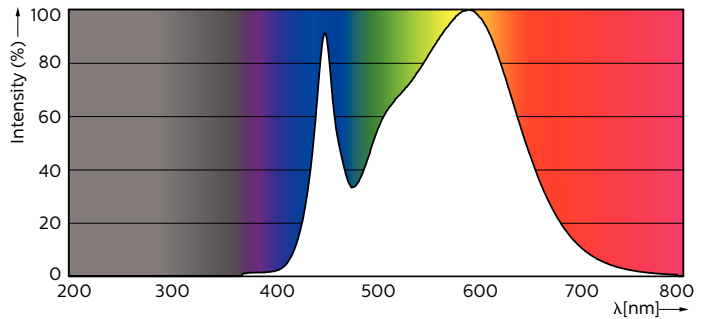

CorePro LEDtube EM/Mains

Mechanical and Housing

Bulb material	Glass
Product length	1500 mm

Approval and Application

Energy efficiency label (EEL)	A+
Energy-saving product	Yes
Approval marks	CE marking RoHS compliance KEMA Keur certificate
Energy consumption kWh/1,000 hours	20 kWh

Product Data

Full product code	871869671091300
Order product name	CorePro LEDtube 1500mm 20W 840
EAN/UPC – product	8718696710913
Order code	929001337902
SAP numerator – quantity per pack	1
Numerator – packs per outer box	10
SAP material	929001337902
SAP net weight (piece)	0.270 kg

Dimensional drawing

A3

Product	D1	D2	A1	A2	A3
CorePro LEDtube 1500mm 20W 840	25.7 mm	28 mm	1500 mm	1507.1 mm	1514.2 mm

TLED 5ft 220-240V 20-57W 2200lm 4000K

Photometric data

LEDtube 1500mm 20W G13 840 2200lm

LEDtube 1500mm 20W G13 840 2200lm