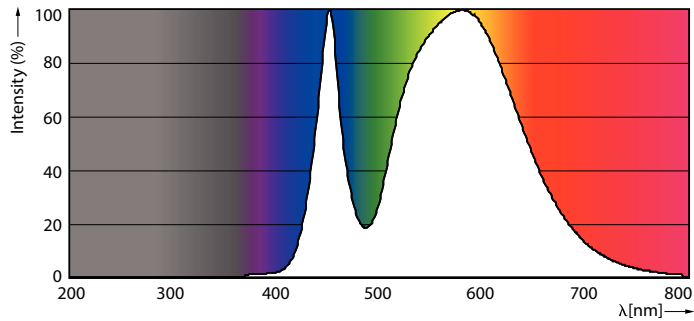

Ecofit Ledtubes T8

Energy consumption kWh/1,000 hours	20 kWh
Product Data	
Full product code	871869969708200
Order product name	Ecofit LEDtube 1500mm 20W 840 T8 I
EAN/UPC – product	8718699697082
Order code	929001338122

SAP numerator – quantity per pack	1
Numerator – packs per outer box	20
SAP material	929001338122
SAP net weight (piece)	0.310 kg

Dimensional drawing

A3

Product	D1	D2	A1	A2	A3
Ecofit LEDtube 1500mm 20W 840 T8 I	25.7 mm	28 mm	1500 mm	1507.1 mm	1514.2 mm

TLED 5ft 220-240V 20-57W 2000lm 4000K

Photometric data

LEDtube Ecofit 16W G13 840 24D ND

LEDtube Ecofit 16W G13 840 24D ND

LEDtube Ecofit 20W G13 840 24D ND