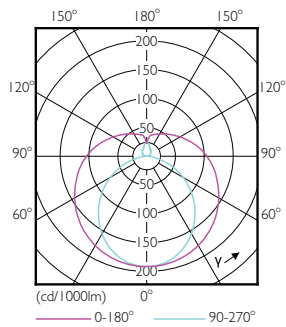

Ecofit Ledtubes T8

Energy consumption kWh/1,000 hours	20 kWh
Product Data	
Full product code	871869969708200
Order product name	Ecofit LEDtube 1500mm 20W 840 T8 I
EAN/UPC – product	8718699697082
Order code	929001338122

SAP numerator – quantity per pack	1
Numerator – packs per outer box	20
SAP material	929001338122
SAP net weight (piece)	0.310 kg

Dimensional drawing

A3

Product	D1	D2	A1	A2	A3
Ecofit LEDtube 1500mm 20W 840 T8 I	25.7 mm	28 mm	1500 mm	1507.1 mm	1514.2 mm

TLED 5ft 220-240V 20-57W 2000lm 4000K

Photometric data

LEDtube Ecofit 16W G13 840 24D ND

LEDtube Ecofit 16W G13 840 24D ND

LEDtube Ecofit 20W G13 840 24D ND