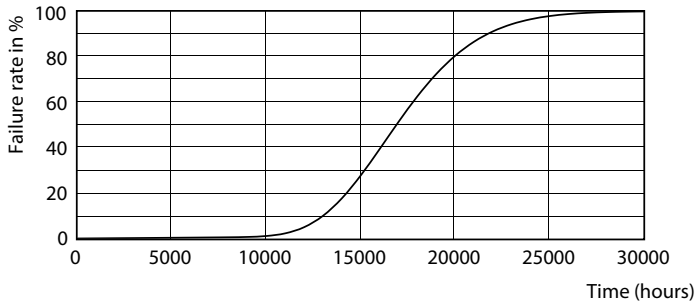

LEDtube Ecofit 16W G13 840 24D ND