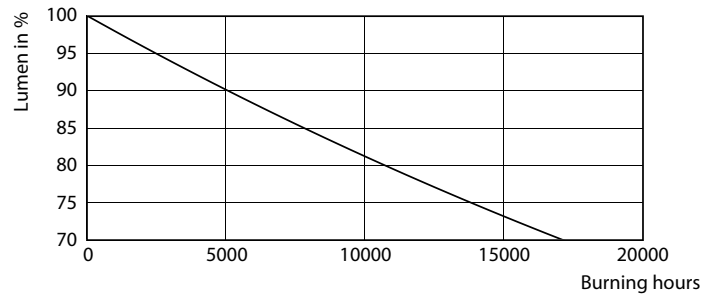

Product data

General Information	
Cap base	G13 [Medium Bi-Pin Fluorescent]
EU RoHS compliant	Yes
Nominal lifetime (nom.)	15000 h
Switching cycle	50,000X
Light Technical	
Colour Code	865 [CCT of 6,500 K]
Technical Beam Angle (Nom)	240 °
Lamp Luminous Flux 25°C EL (Nom)	2000 lm
Colour Designation	Cool Daylight
Colour Temperature, horizontal (Nom)	6500 K
Lamp Luminous Efficacy EM (Nom)	100.00 lm/W
Colour consistency	<6
Colour Rendering Index, horiz (Nom)	80
LLMF at end of nominal lifetime (nom.)	70 %
Operating and Electrical	
Input frequency	50 to 60 Hz
Power (Rated) (Nom)	20 W
Starting time (nom.)	0.5 s
Warm-up time to 60% light (nom.)	0.5 s
Power factor (nom.)	0.5
Voltage (Nom)	220–240 V
Temperature	
T-ambient (max.)	45 °C
T-ambient (min.)	-20 °C
T storage (max.)	65 °C
T storage (min.)	-40 °C
T-Case maximum (nom.)	60 °C
Controls and Dimming	
Dimmable	No
Mechanical and Housing	
Product length	1500 mm
Approval and Application	
Energy efficiency label (EEL)	A+
Energy-saving product	Yes
Approval marks	RoHS compliance CE marking KEMA Keur certificate

TLED 5ft 220-240V 20-57W 2000lm 6500K

Photometric data

LEDtube Ecofit 16W G13 840 24D ND

LEDtube Ecofit 20W G13 865 24D ND

LEDtube Ecofit 16W G13 865 24D ND

Ecofit Ledtubes T8

Lifetime

LEDtube Ecofit 16W G13 840 24D ND