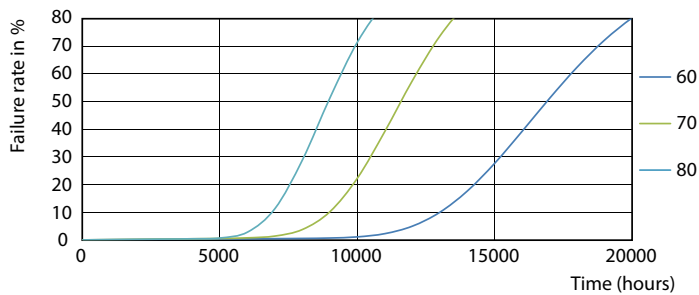

LEDtube Ecofit 16W G13 840 24D ND