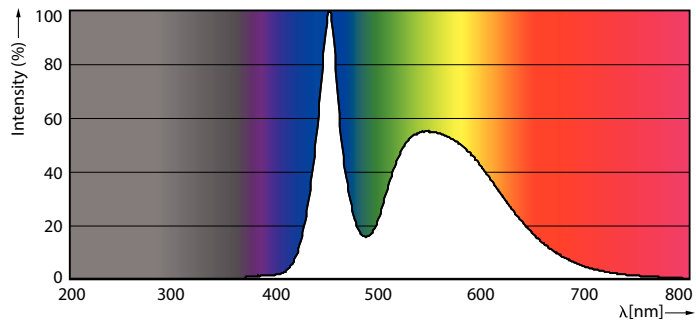

Product data

General Information	
Cap base	G13 [Medium Bi-Pin Fluorescent]
EU RoHS compliant	Yes
Nominal lifetime (nom.)	15000 h
Switching cycle	50,000X
Light Technical	
Colour Code	865 [CCT of 6,500 K]
Technical Beam Angle (Nom)	240 °
Lamp Luminous Flux 25°C EL (Nom)	2000 lm
Colour Designation	Cool Daylight
Colour Temperature, horizontal (Nom)	6500 K
Lamp Luminous Efficacy EM (Nom)	100.00 lm/W
Colour consistency	<6
Colour Rendering Index, horiz (Nom)	80
LLMF at end of nominal lifetime (nom.)	70 %
Operating and Electrical	
Input frequency	50 to 60 Hz
Power (Rated) (Nom)	20 W
Starting time (nom.)	0.5 s
Warm-up time to 60% light (nom.)	0.5 s
Power factor (nom.)	0.5
Voltage (Nom)	220–240 V
Temperature	
T-ambient (max.)	45 °C
T-ambient (min.)	-20 °C
T storage (max.)	65 °C
T storage (min.)	-40 °C
T-Case maximum (nom.)	60 °C
Controls and Dimming	
Dimmable	No
Mechanical and Housing	
Product length	1500 mm
Approval and Application	
Energy efficiency label (EEL)	A+
Energy-saving product	Yes
Approval marks	RoHS compliance CE marking KEMA Keur certificate

TLED 5ft 220-240V 20-57W 2000lm 6500K

Photometric data

LEDtube Ecofit 16W G13 840 24D ND

LEDtube Ecofit 20W G13 865 24D ND

LEDtube Ecofit 16W G13 865 24D ND

Ecofit Ledtubes T8

Lifetime

LEDtube Ecofit 16W G13 840 24D ND