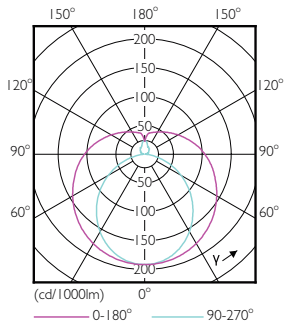

Product data

General Information	
Cap base	G13 [Medium Bi-Pin Fluorescent]
EU RoHS compliant	Yes
Nominal lifetime (nom.)	15000 h
Switching cycle	50,000X
Light Technical	
Colour Code	865 [CCT of 6,500 K]
Technical Beam Angle (Nom)	240 °
Lamp Luminous Flux 25°C EL (Nom)	2000 lm
Colour Designation	Cool Daylight
Colour Temperature, horizontal (Nom)	6500 K
Lamp Luminous Efficacy EM (Nom)	100.00 lm/W
Colour consistency	<6
Colour Rendering Index, horiz (Nom)	80
LLMF at end of nominal lifetime (nom.)	70 %
Operating and Electrical	
Input frequency	50 to 60 Hz
Power (Rated) (Nom)	20 W
Starting time (nom.)	0.5 s
Warm-up time to 60% light (nom.)	0.5 s
Power factor (nom.)	0.5
Voltage (Nom)	220–240 V
Temperature	
T-ambient (max.)	45 °C
T-ambient (min.)	-20 °C
T storage (max.)	65 °C
T storage (min.)	-40 °C
T-Case maximum (nom.)	60 °C
Controls and Dimming	
Dimmable	No
Mechanical and Housing	
Product length	1500 mm
Approval and Application	
Energy efficiency label (EEL)	A+
Energy-saving product	Yes
Approval marks	RoHS compliance CE marking KEMA Keur certificate

SAP numerator – quantity per pack	1
Numerator – packs per outer box	10
SAP material	929001338202
SAP net weight (piece)	0.270 kg

Dimensional drawing

A3

Product	D1	D2	A1	A2	A3
Ecofit LEDtube 1500mm 20W 865 T8	25.7 mm	28 mm	1500 mm	1507.1 mm	1514.2 mm

TLED 5ft 220-240V 20-57W 2000lm 6500K

Photometric data

LEDtube Ecofit 16W G13 840 24D ND

LEDtube Ecofit 20W G13 865 24D ND

LEDtube Ecofit 16W G13 865 24D ND

Ecofit Ledtubes T8

Lifetime

LEDtube Ecofit 16W G13 840 24D ND