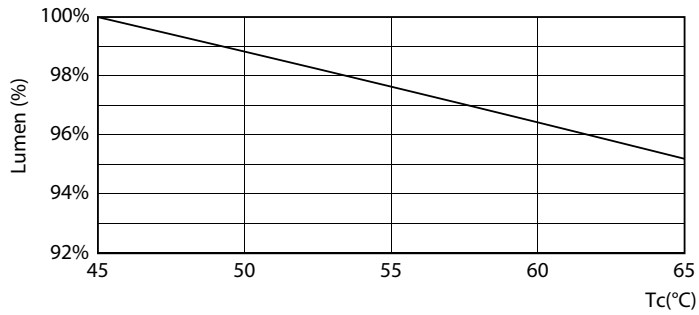

Product data

General Information	
Cap base	G13 [Medium Bi-Pin Fluorescent]
EU RoHS compliant	Yes
Nominal lifetime (nom.)	15000 h
Switching cycle	50,000X
Light Technical	
Colour Code	865 [CCT of 6,500 K]
Technical Beam Angle (Nom)	240 °
Lamp Luminous Flux 25°C EL (Nom)	2000 lm
Colour Designation	Cool Daylight
Colour Temperature, horizontal (Nom)	6500 K
Lamp Luminous Efficacy EM (Nom)	100.00 lm/W
Colour consistency	<6
Colour Rendering Index, horiz (Nom)	80
LLMF at end of nominal lifetime (nom.)	70 %
Operating and Electrical	
Input frequency	50 to 60 Hz
Power (Rated) (Nom)	20 W
Starting time (nom.)	0.5 s
Warm-up time to 60% light (nom.)	0.5 s
Power factor (nom.)	0.5
Voltage (Nom)	220–240 V
Temperature	
T-ambient (max.)	45 °C
T-ambient (min.)	-20 °C
T storage (max.)	65 °C
T storage (min.)	-40 °C
T-Case maximum (nom.)	60 °C
Controls and Dimming	
Dimmable	No
Mechanical and Housing	
Product length	1500 mm
Approval and Application	
Energy efficiency label (EEL)	A+
Energy-saving product	Yes
Approval marks	RoHS compliance CE marking KEMA Keur certificate

TLED 5ft 220-240V 20-57W 2000lm 6500K

Photometric data

LEDtube Ecofit 16W G13 840 24D ND

LEDtube Ecofit 20W G13 865 24D ND

LEDtube Ecofit 16W G13 865 24D ND

Ecofit Ledtubes T8

Lifetime

LEDtube Ecofit 16W G13 840 24D ND