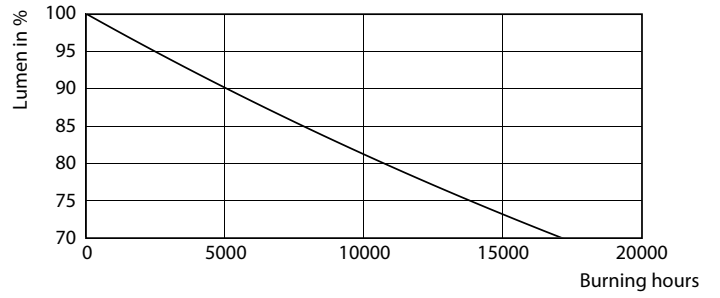

Product data

General Information		Power factor (nom.)		0.5
Cap base	G13 [Medium Bi-Pin Fluorescent]	Voltage (Nom)	220–240 V	
EU RoHS compliant	Yes	Temperature		
Nominal lifetime (nom.)	15000 h	T-ambient (max.)	45 °C	
Switching cycle	50,000X	T-ambient (min.)	-20 °C	
Light Technical		T storage (max.)	65 °C	
Colour Code	865 [CCT of 6,500 K]	T storage (min.)	-40 °C	
Technical Beam Angle (Nom)	240 °	T-Case maximum (nom.)	60 °C	
Lamp Luminous Flux 25°C EL (Nom)	2000 lm	Controls and Dimming		
Colour Designation	Cool Daylight	Dimmable	No	
Colour Temperature, horizontal (Nom)	6500 K	Mechanical and Housing		
Lamp Luminous Efficacy EM (Nom)	100.00 lm/W	Bulb material	Glass	
Colour consistency	<6	Product length	1500 mm	
Colour Rendering Index, horiz (Nom)	80	Approval and Application		
LLMF at end of nominal lifetime (nom.)	70 %	Energy efficiency label (EEL)	A+	
Operating and Electrical		Energy-saving product	Yes	
Input frequency	50 to 60 Hz	Approval marks	RoHS compliance CE marking KEMA Keur certificate	
Power (Rated) (Nom)	20 W			
Starting time (nom.)	0.5 s			
Warm-up time to 60% light (nom.)	0.5 s			

TLED 5ft 220-240V 20-57W 2000lm 6500K

Photometric data

LEDtube Ecofit 16W G13 840 24D ND

LEDtube Ecofit 20W G13 865 24D ND

LEDtube Ecofit 16W G13 865 24D ND

Ecofit Ledtubes T8

Lifetime

LEDtube Ecofit 16W G13 840 24D ND