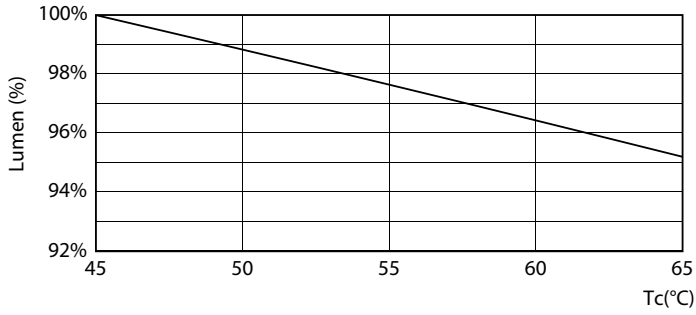

Product data

General Information		Power factor (nom.)		0.5
Cap base	G13 [Medium Bi-Pin Fluorescent]	Voltage (Nom)	220–240 V	
EU RoHS compliant	Yes	Temperature		
Nominal lifetime (nom.)	15000 h	T-ambient (max.)	45 °C	
Switching cycle	50,000X	T-ambient (min.)	-20 °C	
Light Technical		T storage (max.)	65 °C	
Colour Code	865 [CCT of 6,500 K]	T storage (min.)	-40 °C	
Technical Beam Angle (Nom)	240 °	T-Case maximum (nom.)	60 °C	
Lamp Luminous Flux 25°C EL (Nom)	2000 lm	Controls and Dimming		
Colour Designation	Cool Daylight	Dimmable	No	
Colour Temperature, horizontal (Nom)	6500 K	Mechanical and Housing		
Lamp Luminous Efficacy EM (Nom)	100.00 lm/W	Bulb material	Glass	
Colour consistency	<6	Product length	1500 mm	
Colour Rendering Index, horiz (Nom)	80	Approval and Application		
LLMF at end of nominal lifetime (nom.)	70 %	Energy efficiency label (EEL)	A+	
Operating and Electrical		Energy-saving product	Yes	
Input frequency	50 to 60 Hz	Approval marks	RoHS compliance CE marking KEMA Keur certificate	
Power (Rated) (Nom)	20 W			
Starting time (nom.)	0.5 s			
Warm-up time to 60% light (nom.)	0.5 s			

TLED 5ft 220-240V 20-57W 2000lm 6500K

Photometric data

LEDtube Ecofit 16W G13 840 24D ND

LEDtube Ecofit 20W G13 865 24D ND

LEDtube Ecofit 16W G13 865 24D ND

Ecofit Ledtubes T8

Lifetime

LEDtube Ecofit 16W G13 840 24D ND