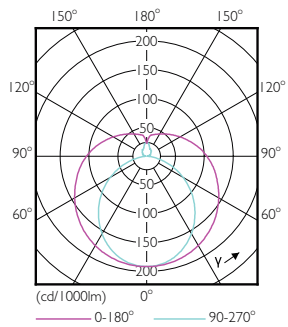

Product data

General Information		Power factor (nom.)		0.5
Cap base	G13 [Medium Bi-Pin Fluorescent]	Voltage (Nom)	220–240 V	
EU RoHS compliant	Yes	Temperature		
Nominal lifetime (nom.)	15000 h	T-ambient (max.)	45 °C	
Switching cycle	50,000X	T-ambient (min.)	-20 °C	
Light Technical		T storage (max.)	65 °C	
Colour Code	865 [CCT of 6,500 K]	T storage (min.)	-40 °C	
Technical Beam Angle (Nom)	240 °	T-Case maximum (nom.)	60 °C	
Lamp Luminous Flux 25°C EL (Nom)	2000 lm	Controls and Dimming		
Colour Designation	Cool Daylight	Dimmable	No	
Colour Temperature, horizontal (Nom)	6500 K	Mechanical and Housing		
Lamp Luminous Efficacy EM (Nom)	100.00 lm/W	Bulb material	Glass	
Colour consistency	<6	Product length	1500 mm	
Colour Rendering Index, horiz (Nom)	80	Approval and Application		
LLMF at end of nominal lifetime (nom.)	70 %	Energy efficiency label (EEL)	A+	
Operating and Electrical		Energy-saving product	Yes	
Input frequency	50 to 60 Hz	Approval marks	RoHS compliance CE marking KEMA Keur certificate	
Power (Rated) (Nom)	20 W			
Starting time (nom.)	0.5 s			
Warm-up time to 60% light (nom.)	0.5 s			

SAP numerator – quantity per pack	1
Numerator – packs per outer box	20
SAP material	929001338222
SAP net weight (piece)	0.310 kg

Dimensional drawing

A3

Product	D1	D2	A1	A2	A3
Ecofit LEDtube 1500mm 20W 865 T8 I	25.7 mm	28 mm	1500 mm	1507.1 mm	1514.2 mm

TLED 5ft 220-240V 20-57W 2000lm 6500K

Photometric data

LEDtube Ecofit 16W G13 840 24D ND

LEDtube Ecofit 20W G13 865 24D ND

LEDtube Ecofit 16W G13 865 24D ND

Ecofit Ledtubes T8

Lifetime

LEDtube Ecofit 16W G13 840 24D ND