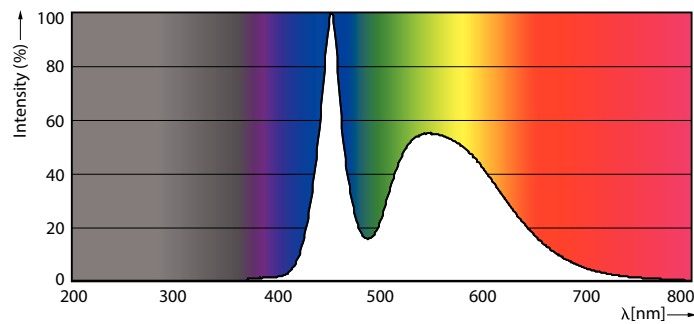

Product data

General Information		Power factor (nom.)		0.5
Cap base	G13 [Medium Bi-Pin Fluorescent]	Voltage (Nom)	220–240 V	
EU RoHS compliant	Yes	Temperature		
Nominal lifetime (nom.)	15000 h	T-ambient (max.)	45 °C	
Switching cycle	50,000X	T-ambient (min.)	-20 °C	
Light Technical		T storage (max.)	65 °C	
Colour Code	865 [CCT of 6,500 K]	T storage (min.)	-40 °C	
Technical Beam Angle (Nom)	240 °	T-Case maximum (nom.)	60 °C	
Lamp Luminous Flux 25°C EL (Nom)	2000 lm	Controls and Dimming		
Colour Designation	Cool Daylight	Dimmable	No	
Colour Temperature, horizontal (Nom)	6500 K	Mechanical and Housing		
Lamp Luminous Efficacy EM (Nom)	100.00 lm/W	Bulb material	Glass	
Colour consistency	<6	Product length	1500 mm	
Colour Rendering Index, horiz (Nom)	80	Approval and Application		
LLMF at end of nominal lifetime (nom.)	70 %	Energy efficiency label (EEL)	A+	
Operating and Electrical		Energy-saving product	Yes	
Input frequency	50 to 60 Hz	Approval marks	RoHS compliance CE marking KEMA Keur certificate	
Power (Rated) (Nom)	20 W			
Starting time (nom.)	0.5 s			
Warm-up time to 60% light (nom.)	0.5 s			

TLED 5ft 220-240V 20-57W 2000lm 6500K

Photometric data

LEDtube Ecofit 16W G13 840 24D ND

LEDtube Ecofit 20W G13 865 24D ND

LEDtube Ecofit 16W G13 865 24D ND

Ecofit Ledtubes T8

Lifetime

LEDtube Ecofit 16W G13 840 24D ND