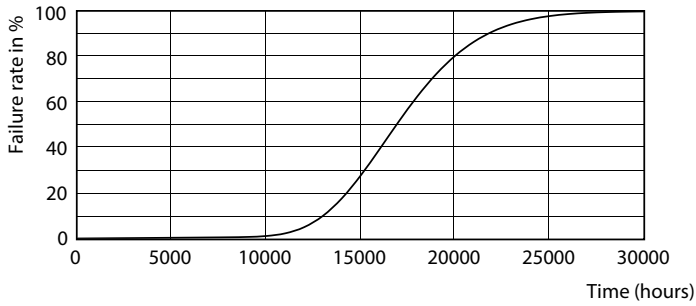

LEDtube Ecofit 16W G13 840 24D ND

LEDtube Ecofit 16W G13 840 24D ND